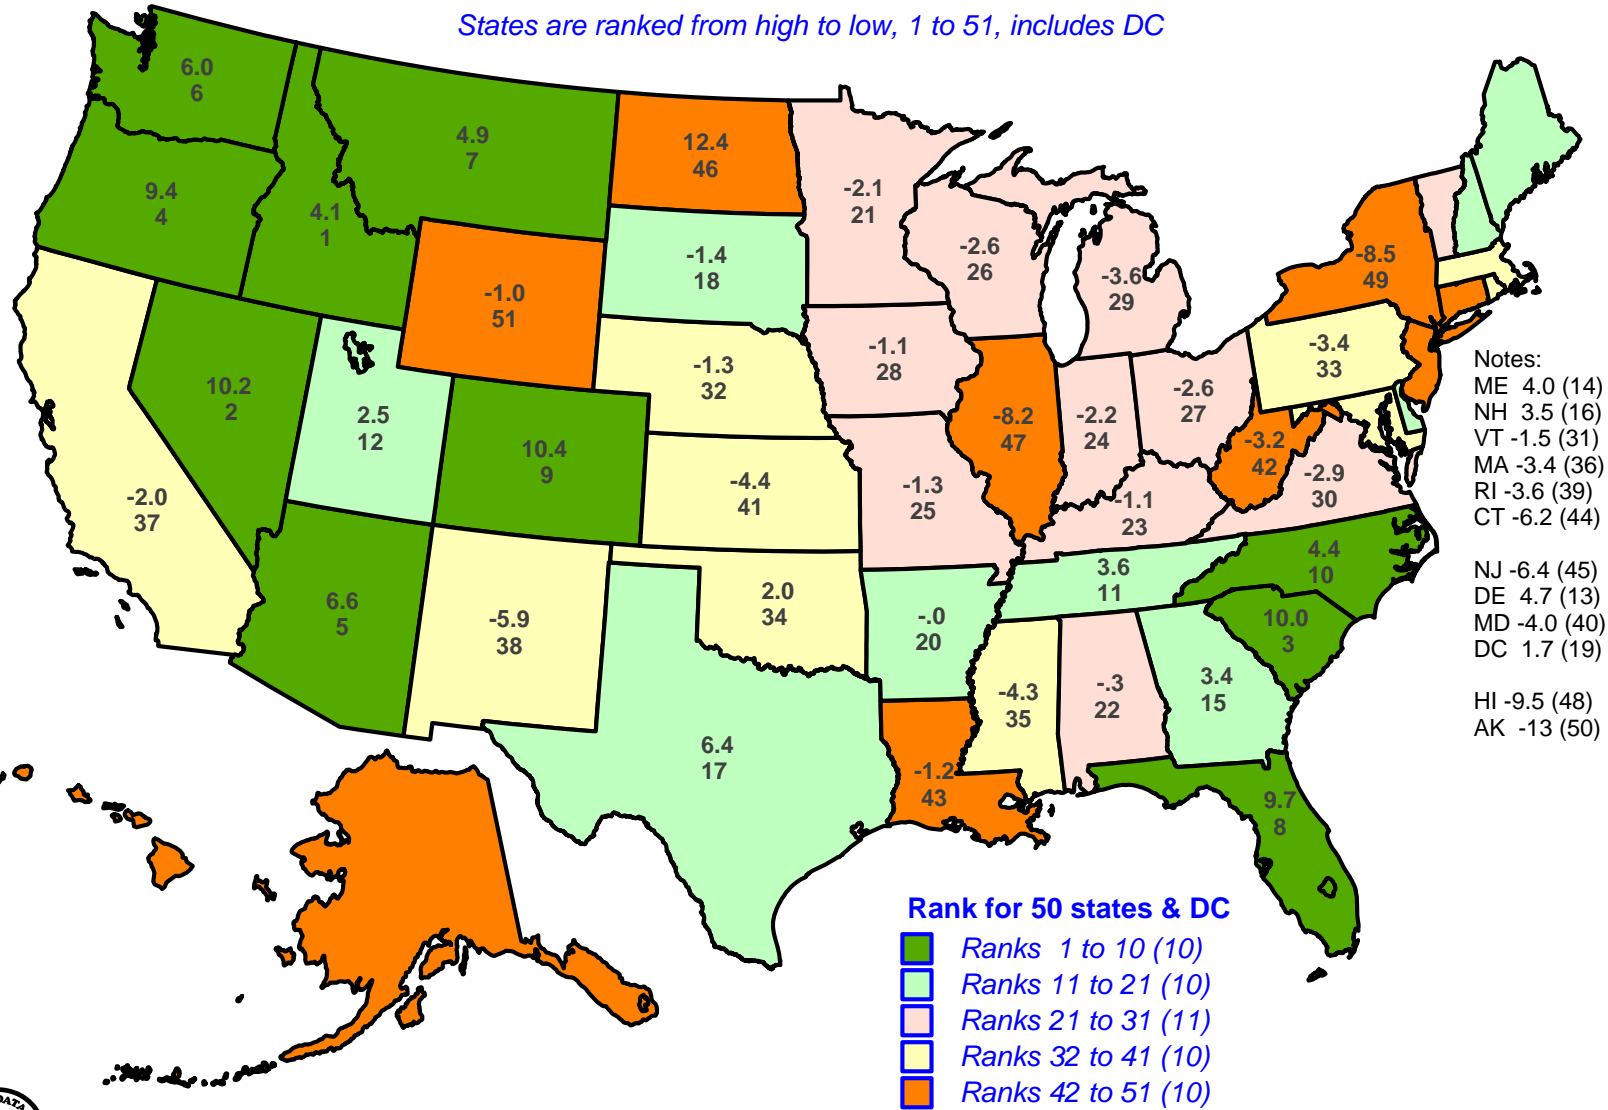

Domestic Migration Rate, 2016-2017, with State Rank

Based upon Census Estimates, National Rate: 0.0 per 1,000 persons

States are ranked from high to low, 1 to 51, includes DC

Notes:
 ME 4.0 (14)
 NH 3.5 (16)
 VT -1.5 (31)
 MA -3.4 (36)
 RI -3.6 (39)
 CT -6.2 (44)
 NJ -6.4 (45)
 DE 4.7 (13)
 MD -4.0 (40)
 DC 1.7 (19)
 HI -9.5 (48)
 AK -13 (50)

Rank for 50 states & DC

- Ranks 1 to 10 (10)
- Ranks 11 to 21 (10)
- Ranks 21 to 31 (11)
- Ranks 32 to 41 (10)
- Ranks 42 to 51 (10)