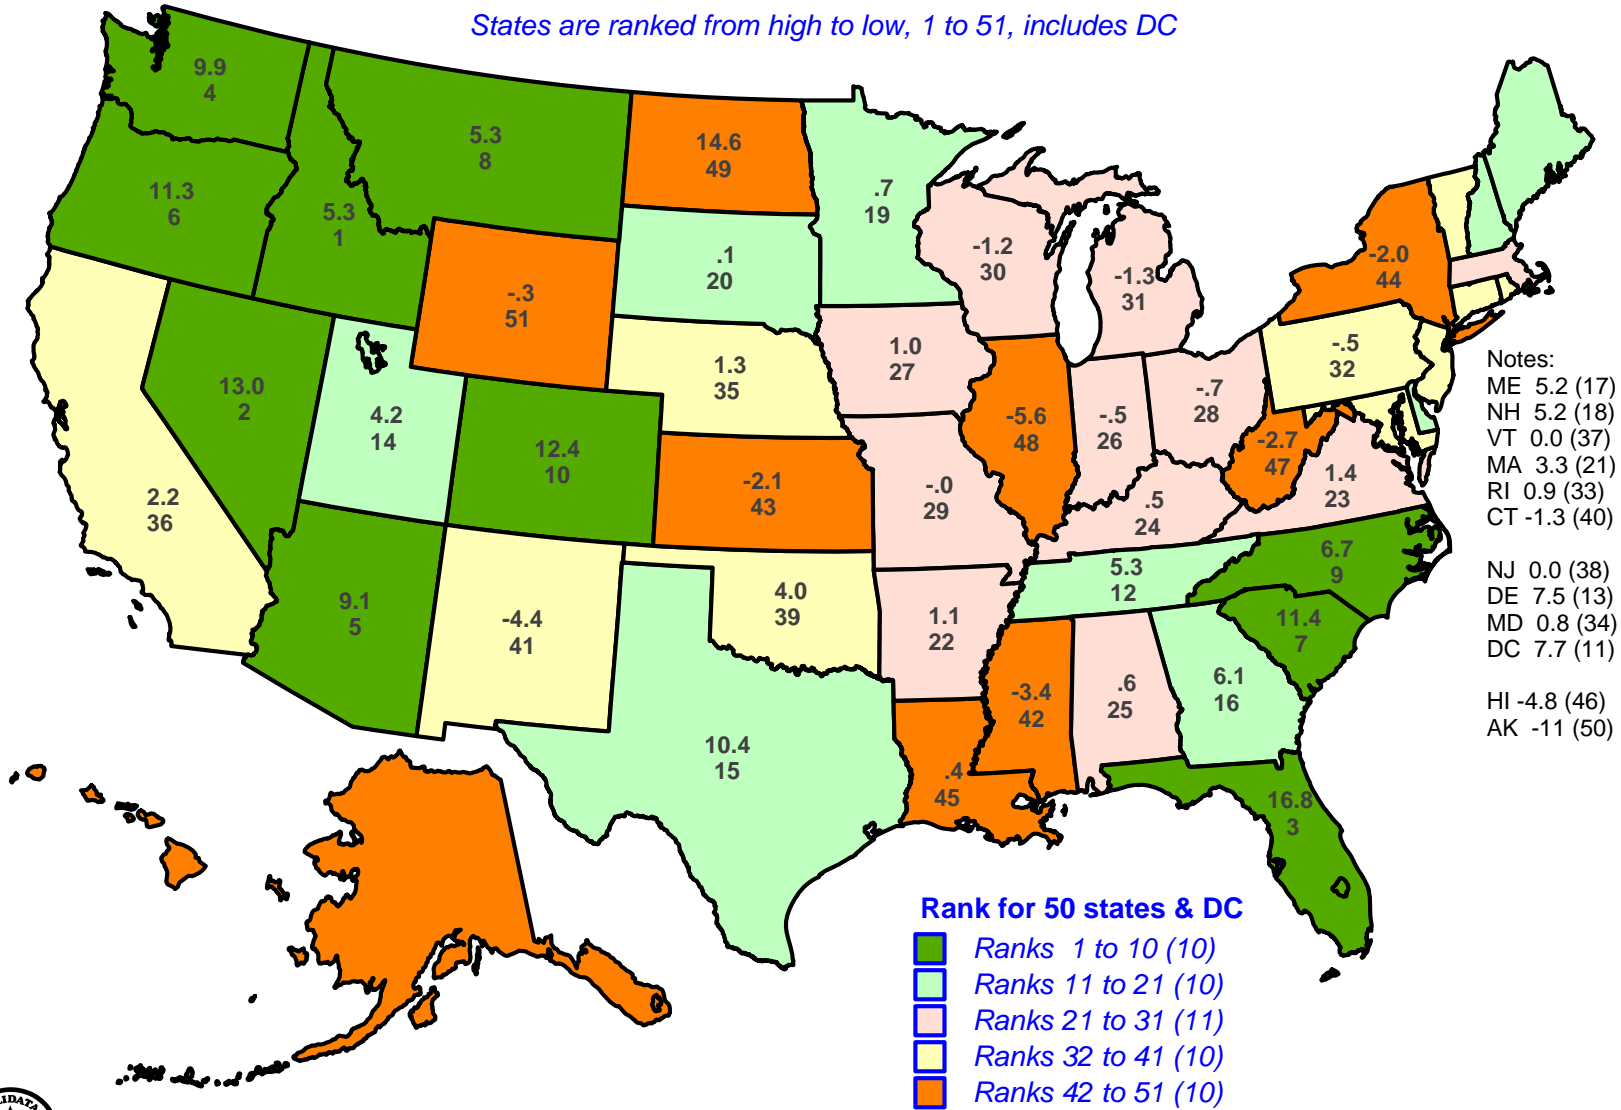

Net Migration Rate, 2016-2017, with State Rank

Based upon Census Estimates, National Rate: 3.4 per 1,000 persons

States are ranked from high to low, 1 to 51, includes DC

Notes:
 ME 5.2 (17)
 NH 5.2 (18)
 VT 0.0 (37)
 MA 3.3 (21)
 RI 0.9 (33)
 CT -1.3 (40)
 NJ 0.0 (38)
 DE 7.5 (13)
 MD 0.8 (34)
 DC 7.7 (11)
 HI -4.8 (46)
 AK -11 (50)

Rank for 50 states & DC

- Ranks 1 to 10 (10)
- Ranks 11 to 21 (10)
- Ranks 21 to 31 (11)
- Ranks 32 to 41 (10)
- Ranks 42 to 51 (10)