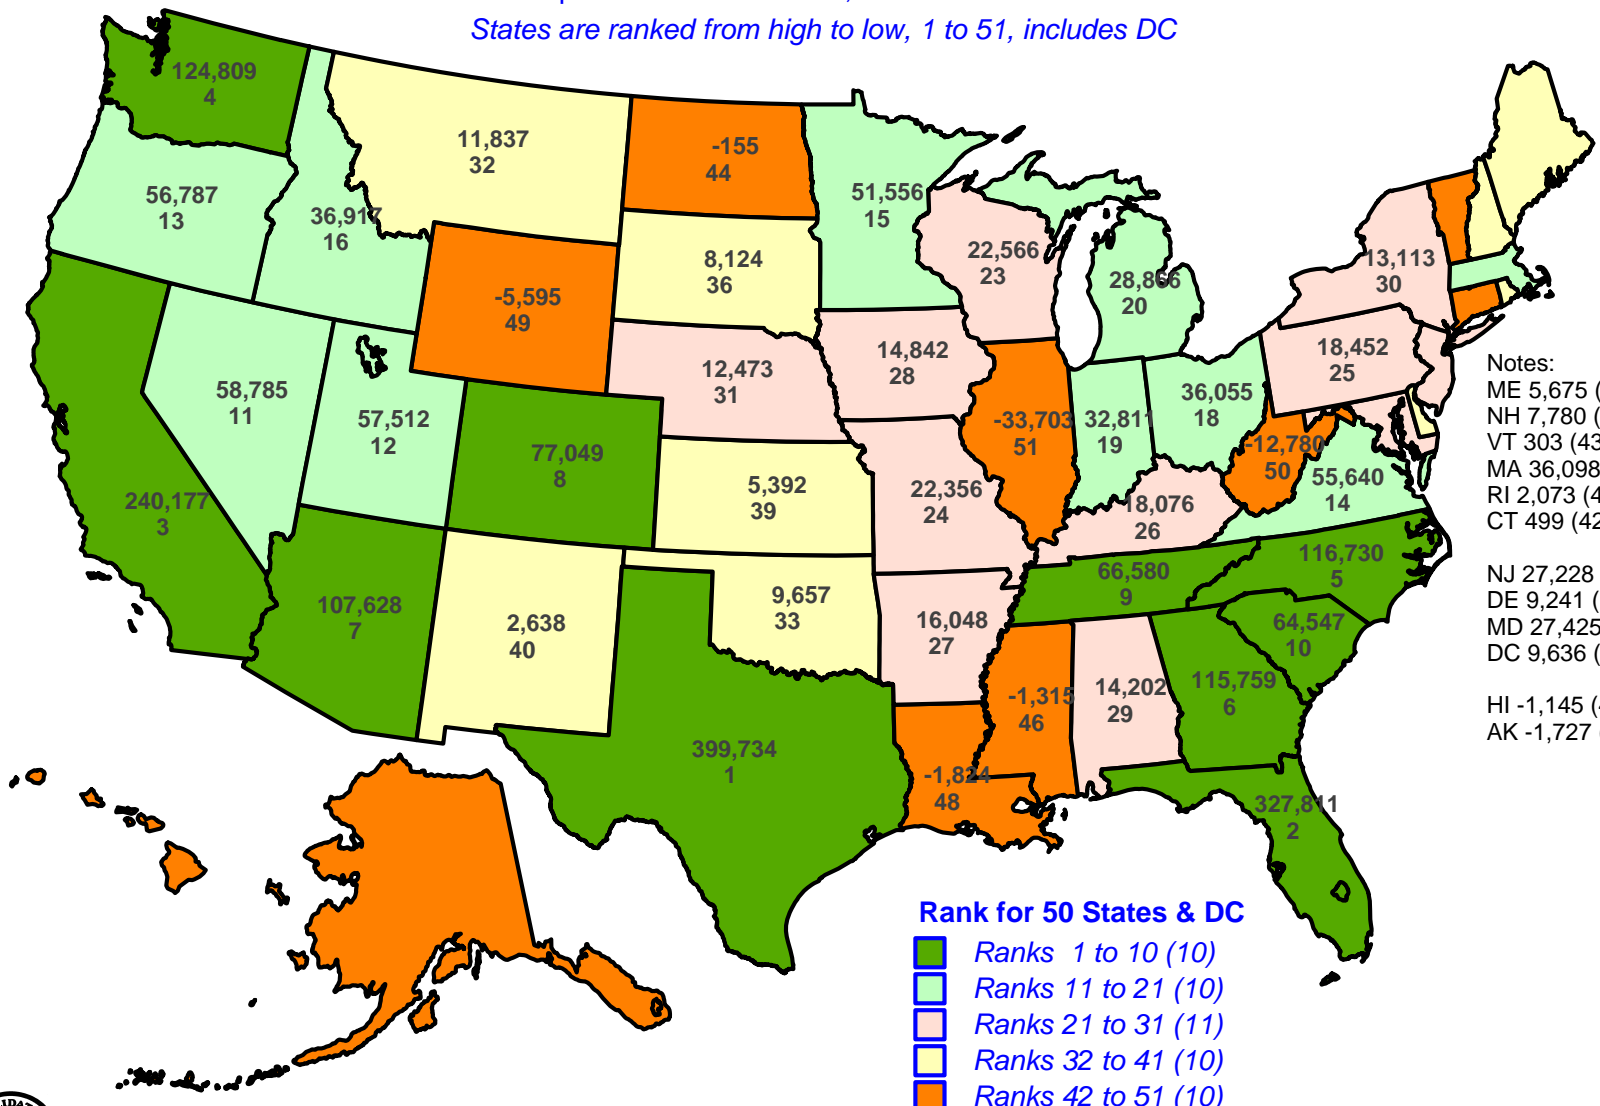

# Population Change, 2016-2017, with State Rank

Based upon Census Estimates, National Value: 2.3 million  
States are ranked from high to low, 1 to 51, includes DC

Notes:  
ME 5,675 (38)  
NH 7,780 (37)  
VT 303 (43)  
MA 36,098 (17)  
RI 2,073 (41)  
CT 499 (42)  
  
NJ 27,228 (22)  
DE 9,241 (35)  
MD 27,425 (21)  
DC 9,636 (34)  
  
HI -1,145 (45)  
AK -1,727 (47)

**Rank for 50 States & DC**

- Ranks 1 to 10 (10)
- Ranks 11 to 21 (10)
- Ranks 21 to 31 (11)
- Ranks 32 to 41 (10)
- Ranks 42 to 51 (10)