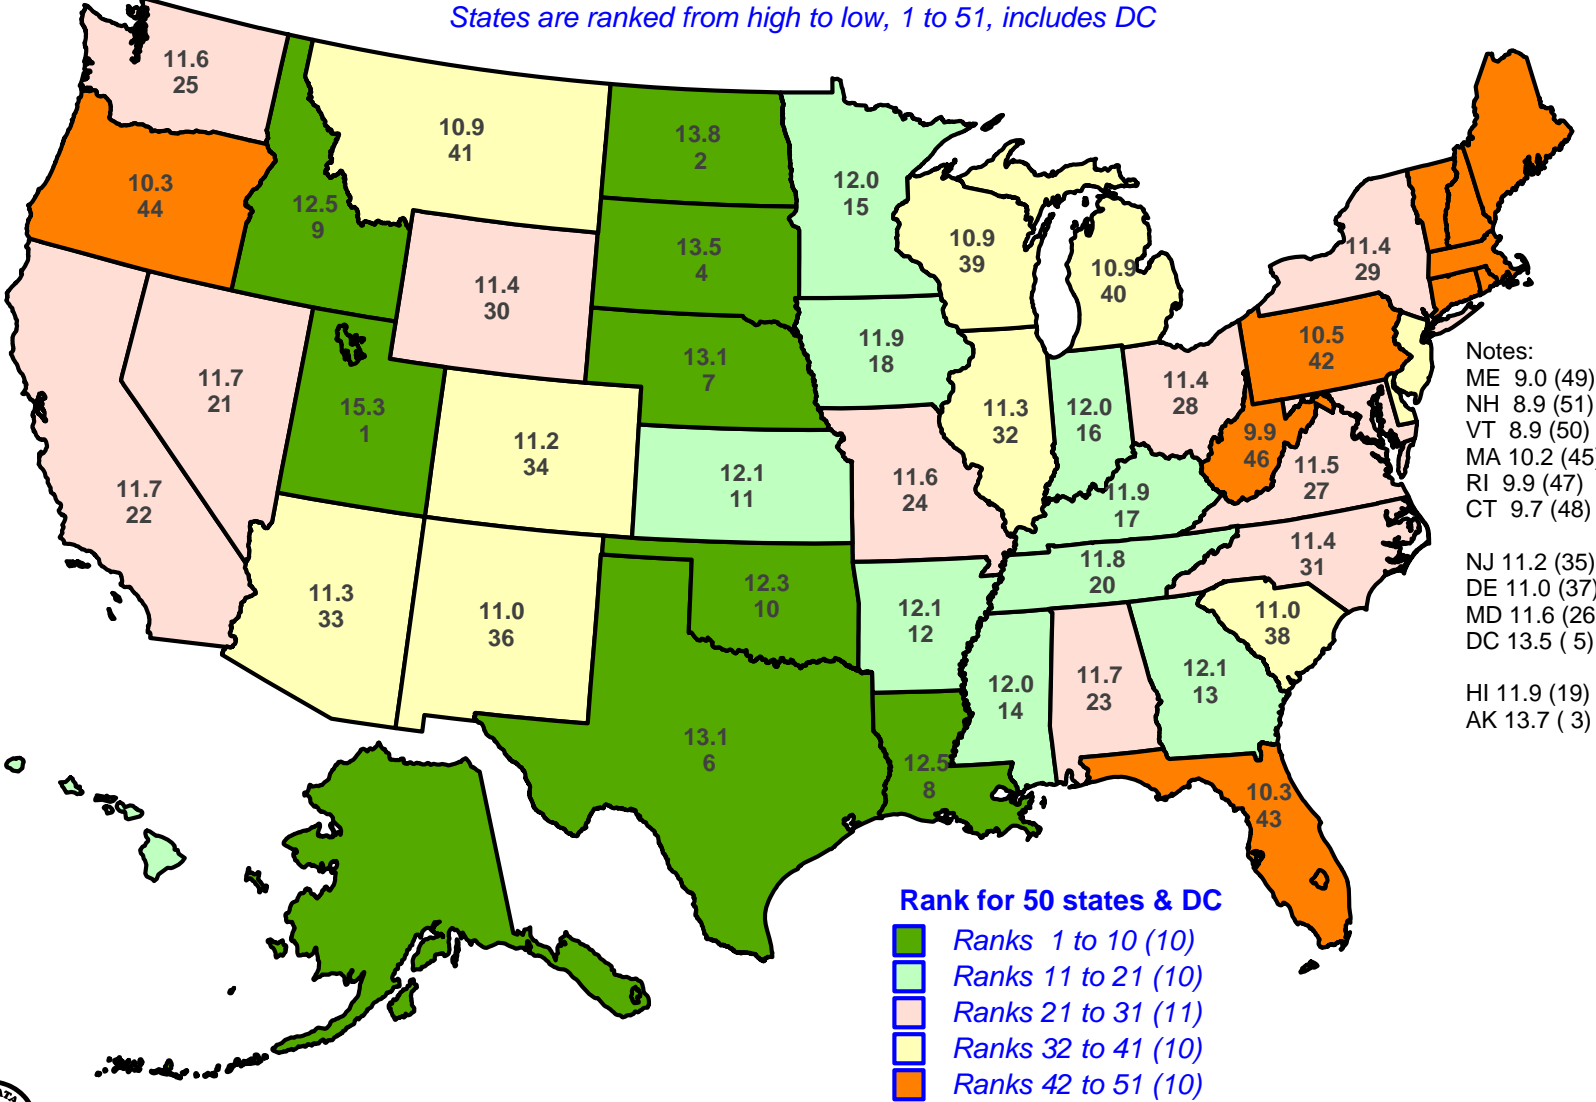

# Birth Rate, 2018-2019, with State Rank

Based upon Census Estimates, National Rate: 11.6 per 1,000 persons  
States are ranked from high to low, 1 to 51, includes DC

Notes:  
ME 9.0 (49)  
NH 8.9 (51)  
VT 8.9 (50)  
MA 10.2 (45)  
RI 9.9 (47)  
CT 9.7 (48)

NJ 11.2 (35)  
DE 11.0 (37)  
MD 11.6 (26)  
DC 13.5 (5)

HI 11.9 (19)  
AK 13.7 (3)