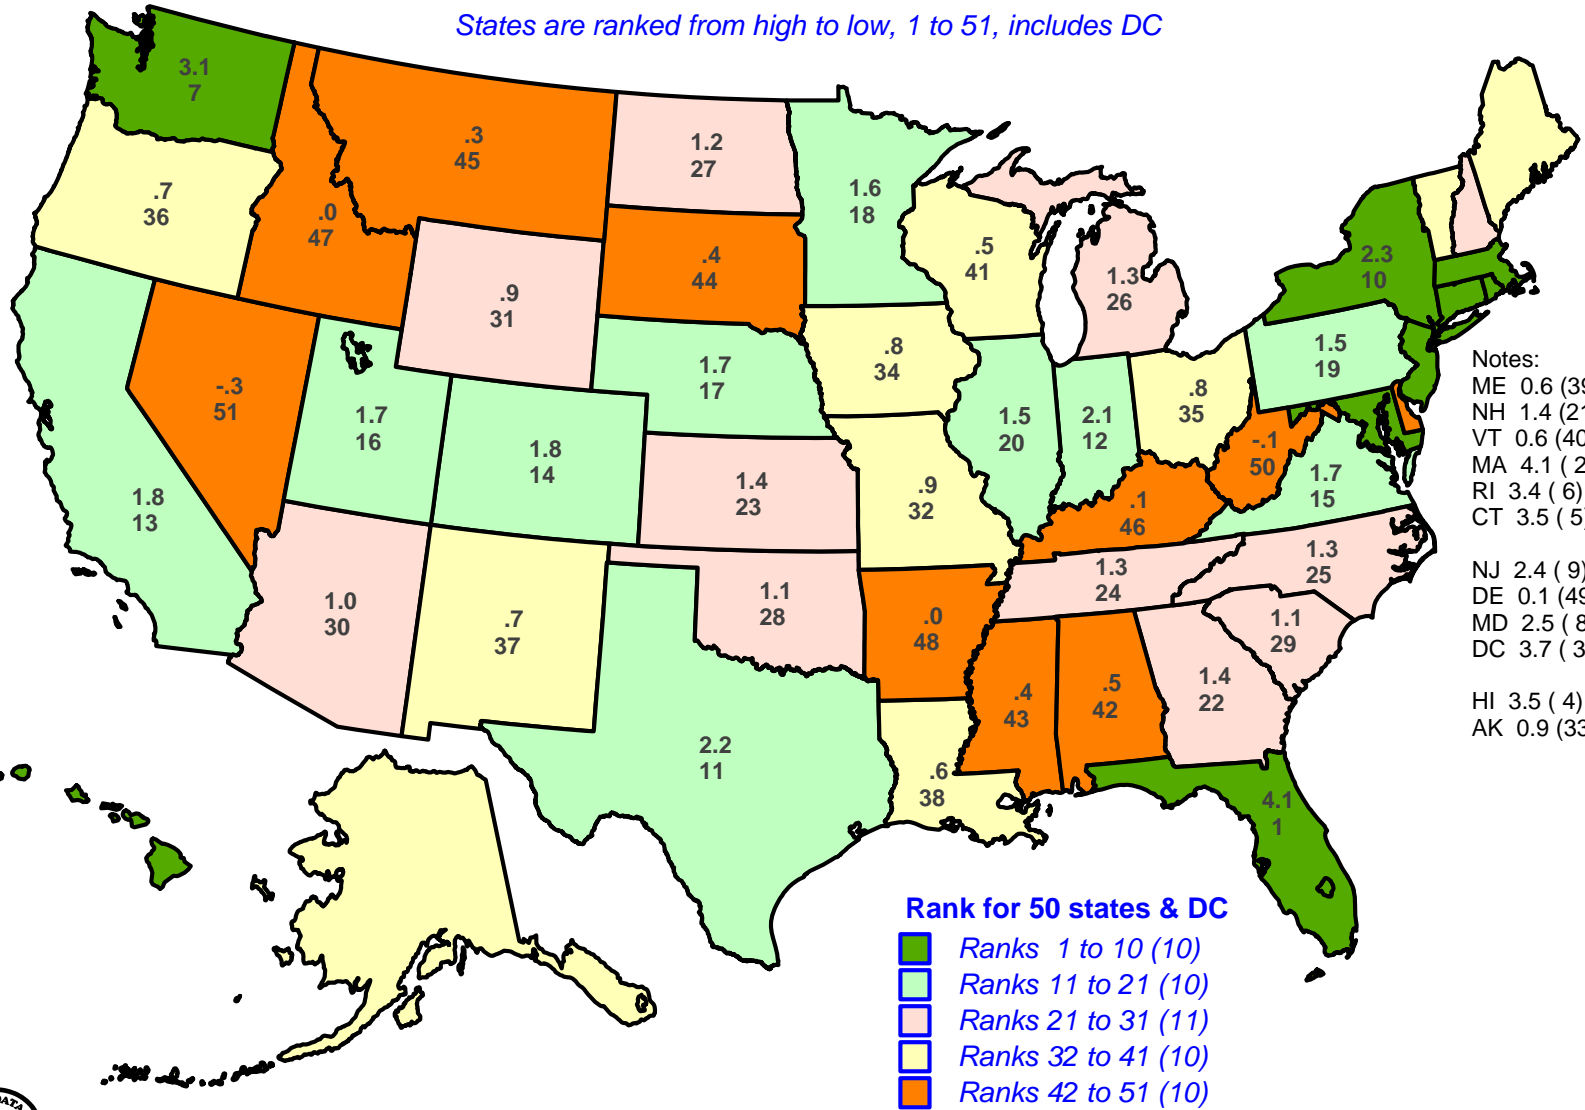

Foreign Migration Rate, 2018-2019, with State Rank

Based upon Census Estimates, National Rate: 1.8 per 1,000 persons

States are ranked from high to low, 1 to 51, includes DC

Notes:
 ME 0.6 (39)
 NH 1.4 (21)
 VT 0.6 (40)
 MA 4.1 (2)
 RI 3.4 (6)
 CT 3.5 (5)
 NJ 2.4 (9)
 DE 0.1 (49)
 MD 2.5 (8)
 DC 3.7 (3)
 HI 3.5 (4)
 AK 0.9 (33)

Rank for 50 states & DC

- Ranks 1 to 10 (10)
- Ranks 11 to 21 (10)
- Ranks 21 to 31 (11)
- Ranks 32 to 41 (10)
- Ranks 42 to 51 (10)