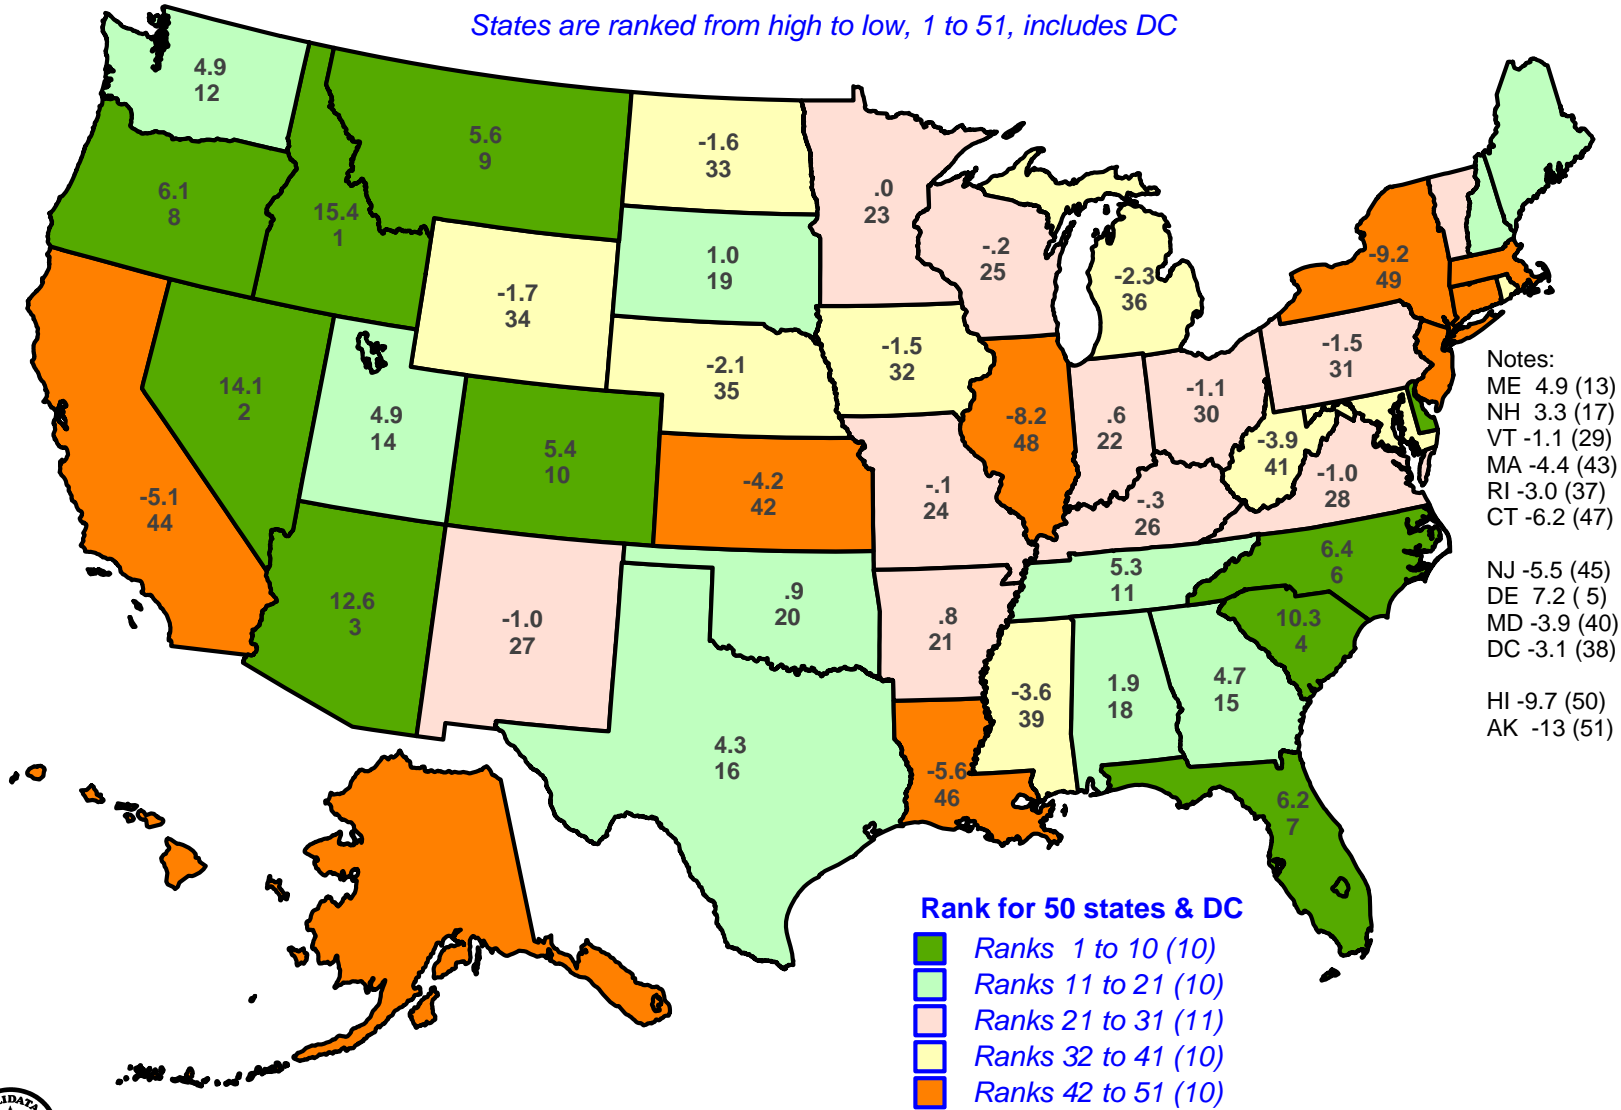

# Domestic Migration Rate, 2018-2019, with State Rank

Based upon Census Estimates, National Rate: 0.0 per 1,000 persons

States are ranked from high to low, 1 to 51, includes DC

Notes:  
 ME 4.9 (13)  
 NH 3.3 (17)  
 VT -1.1 (29)  
 MA -4.4 (43)  
 RI -3.0 (37)  
 CT -6.2 (47)  
 NJ -5.5 (45)  
 DE 7.2 (5)  
 MD -3.9 (40)  
 DC -3.1 (38)  
 HI -9.7 (50)  
 AK -13 (51)

**Rank for 50 states & DC**

- Ranks 1 to 10 (10)
- Ranks 11 to 21 (10)
- Ranks 21 to 31 (11)
- Ranks 32 to 41 (10)
- Ranks 42 to 51 (10)