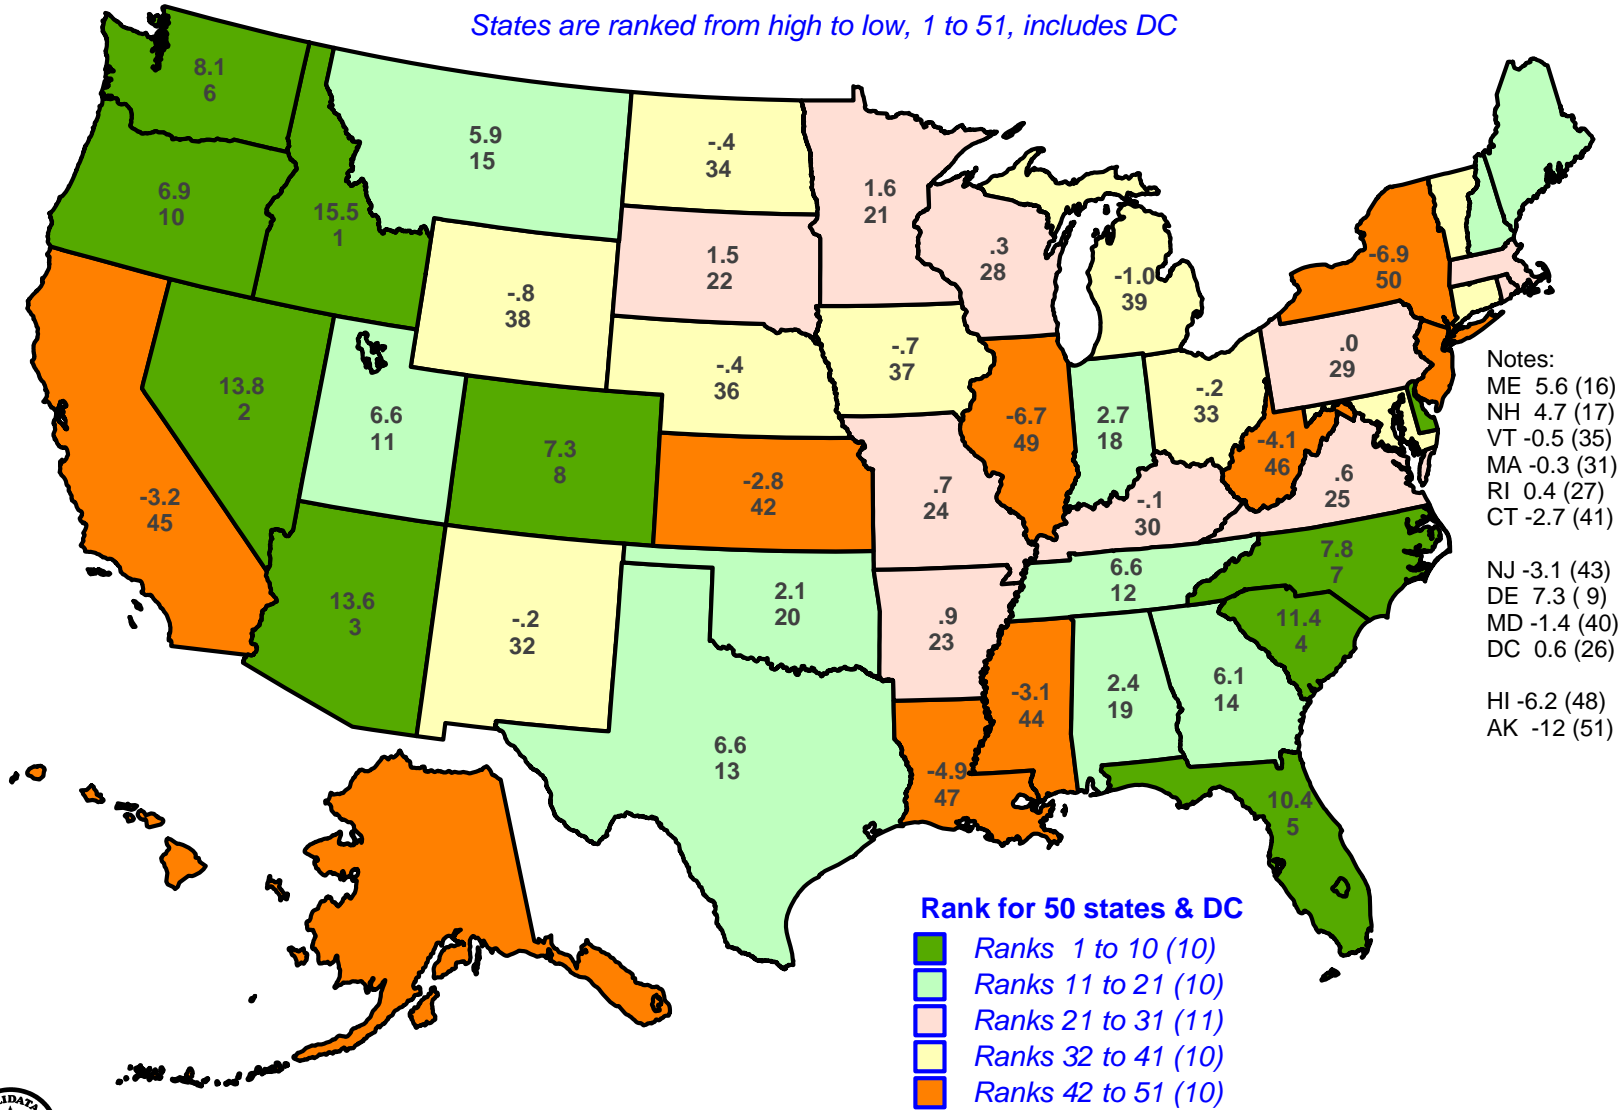

Net Migration Rate, 2016-2019, with State Rank

Based upon Census Estimates, National Rate: 1.8 per 1,000 persons

States are ranked from high to low, 1 to 51, includes DC

Notes:
 ME 5.6 (16)
 NH 4.7 (17)
 VT -0.5 (35)
 MA -0.3 (31)
 RI 0.4 (27)
 CT -2.7 (41)
 NJ -3.1 (43)
 DE 7.3 (9)
 MD -1.4 (40)
 DC 0.6 (26)
 HI -6.2 (48)
 AK -12 (51)

Rank for 50 states & DC

- Ranks 1 to 10 (10)
- Ranks 11 to 21 (10)
- Ranks 21 to 31 (11)
- Ranks 32 to 41 (10)
- Ranks 42 to 51 (10)