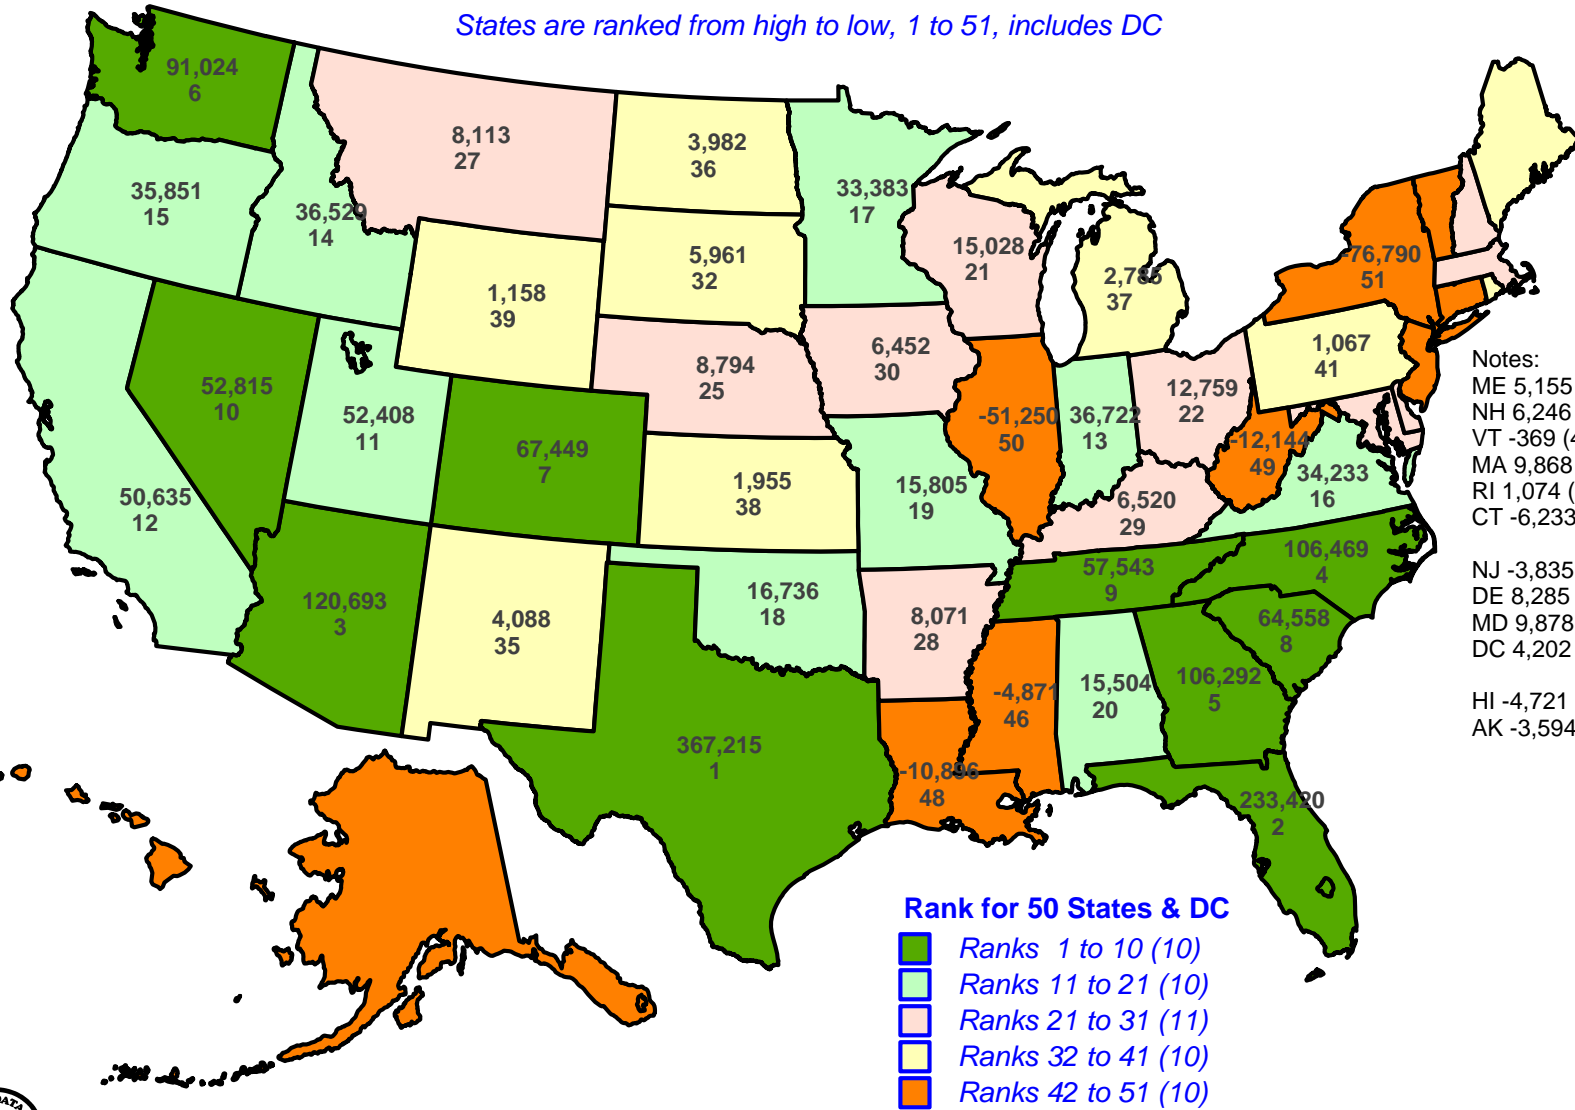

Population Change, 2018-2019, with State Rank

Based upon Census Estimates, National Value: 1.6 million

States are ranked from high to low, 1 to 51, includes DC

Notes:
 ME 5,155 (33)
 NH 6,246 (31)
 VT -369 (42)
 MA 9,868 (24)
 RI 1,074 (40)
 CT -6,233 (47)
 NJ -3,835 (44)
 DE 8,285 (26)
 MD 9,878 (23)
 DC 4,202 (34)
 HI -4,721 (45)
 AK -3,594 (43)

Rank for 50 States & DC

- Ranks 1 to 10 (10)
- Ranks 11 to 21 (10)
- Ranks 21 to 31 (11)
- Ranks 32 to 41 (10)
- Ranks 42 to 51 (10)