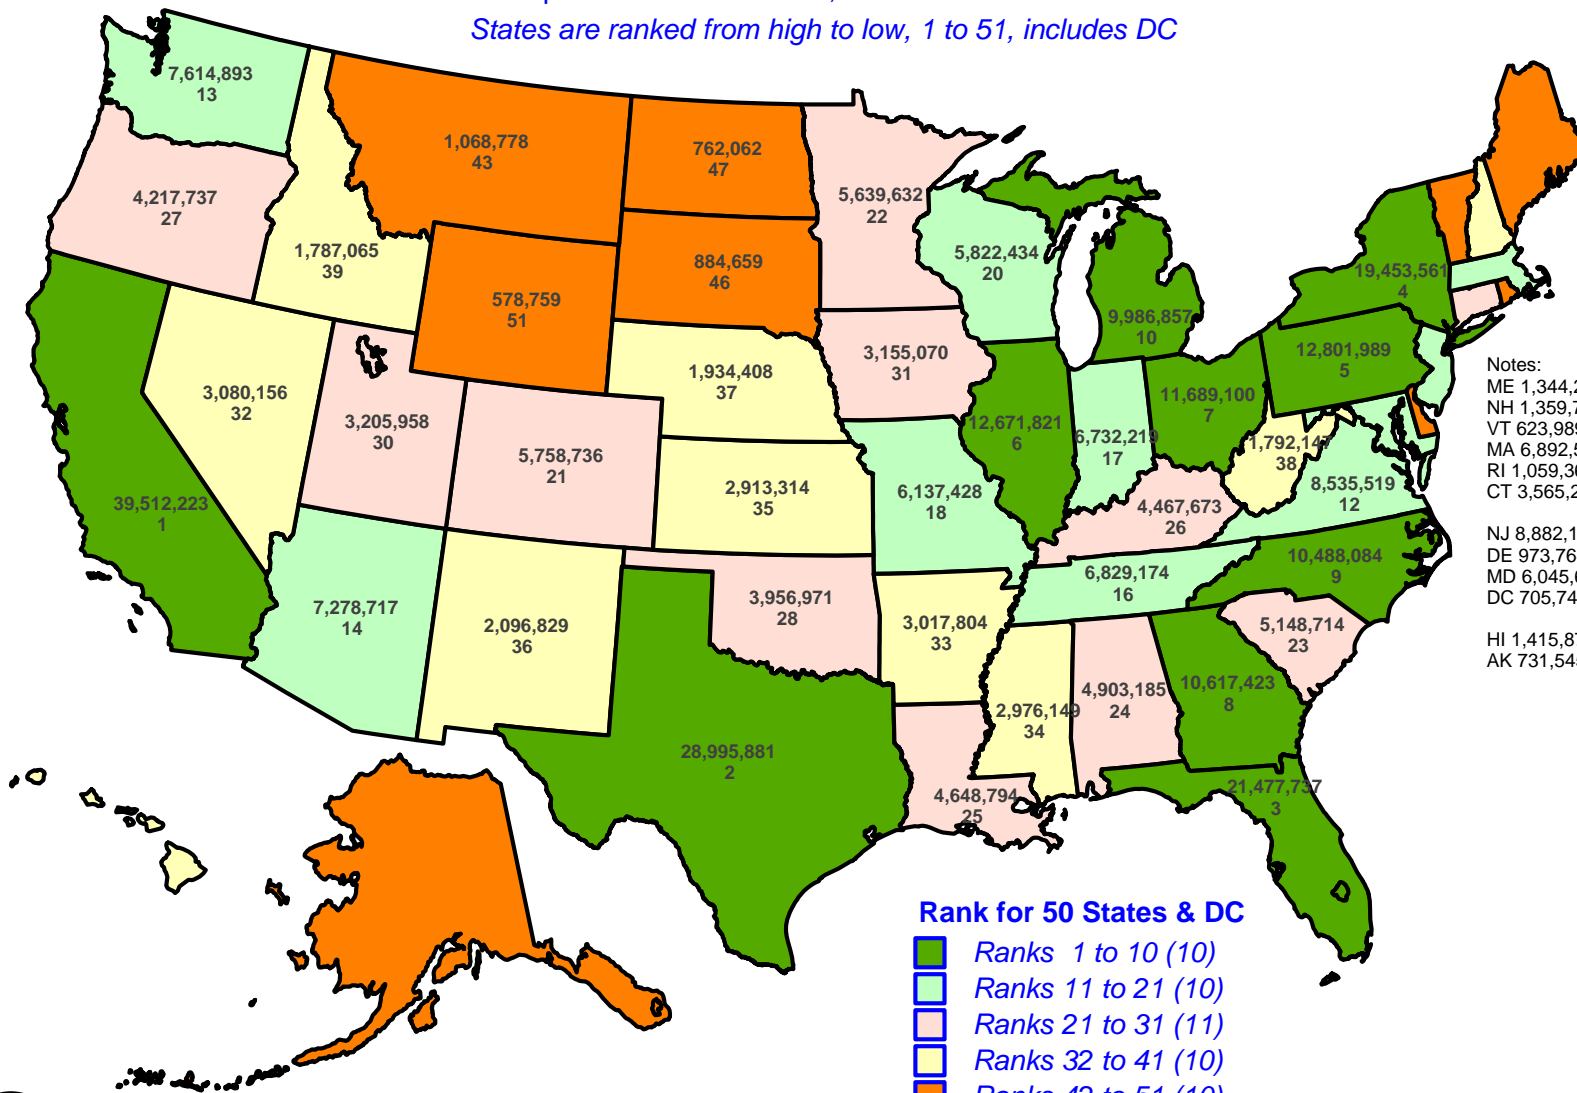

Population Estimate, 2019, with State Rank

Based upon Census Estimates, National Value: 328.2 million

States are ranked from high to low, 1 to 51, includes DC

Notes:
 ME 1,344,212 (42)
 NH 1,359,711 (41)
 VT 623,989 (50)
 MA 6,892,503 (15)
 RI 1,059,361 (44)
 CT 3,565,287 (29)
 NJ 8,882,190 (11)
 DE 973,764 (45)
 MD 6,045,680 (19)
 DC 705,749 (49)

Rank for 50 States & DC

- Ranks 1 to 10 (10)
- Ranks 11 to 21 (10)
- Ranks 21 to 31 (11)
- Ranks 32 to 41 (10)
- Ranks 42 to 51 (10)