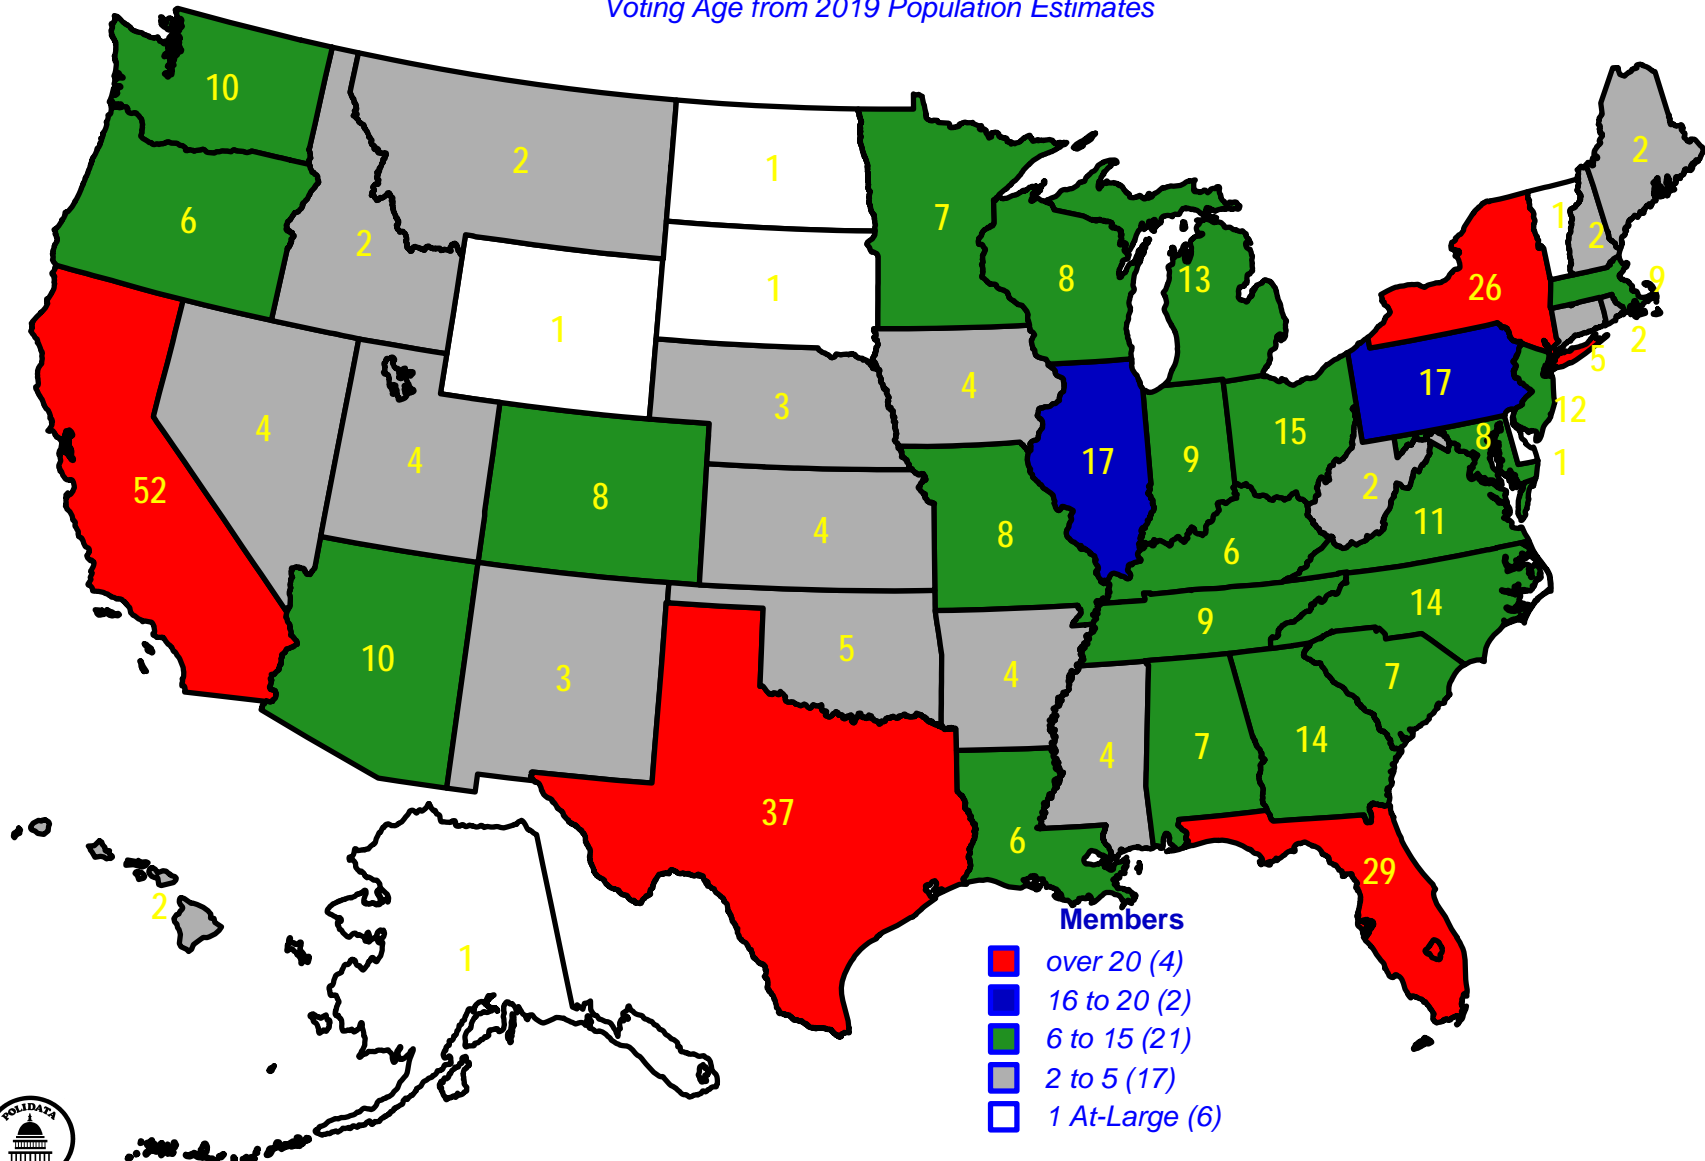

# Members of U.S. House by State, Voting Age (2019)

Based upon Voting Age Estimates only, no projection in time  
 Voting Age from 2019 Population Estimates

Note: this projection would make MT +1 as seat 433.

Polidata® Demographic and Political Guides. All Rights Reserved. Copyright © 2019. [www.polidata.org](http://www.polidata.org)  
 Map: ST019WCA.STPOPS19\_2X.Vap019d.PR9