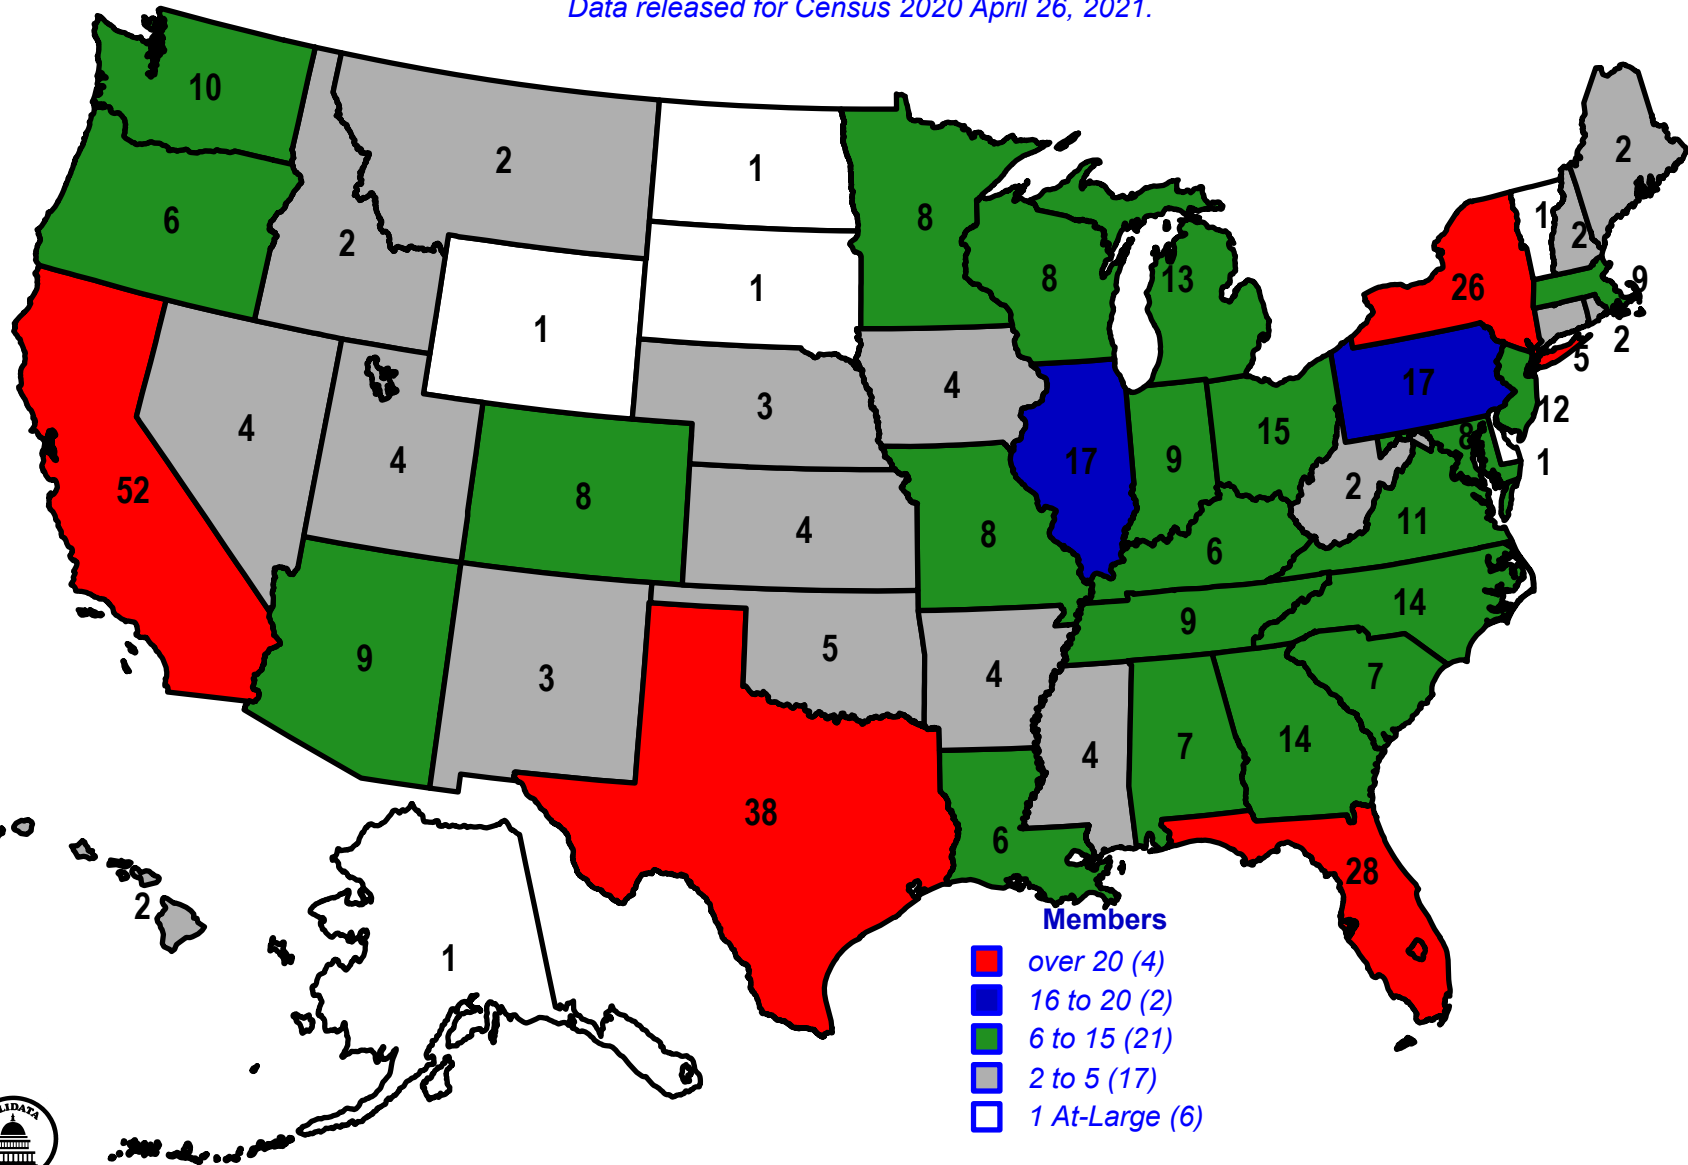

# Members of U.S. House by State, 2022-2030

Based upon Census Apportionment Population 2020  
 Data released for Census 2020 April 26, 2021.

- Members**
- over 20 (4)
  - 16 to 20 (2)
  - 6 to 15 (21)
  - 2 to 5 (17)
  - 1 At-Large (6)

Note: MT returns to 2 seats.