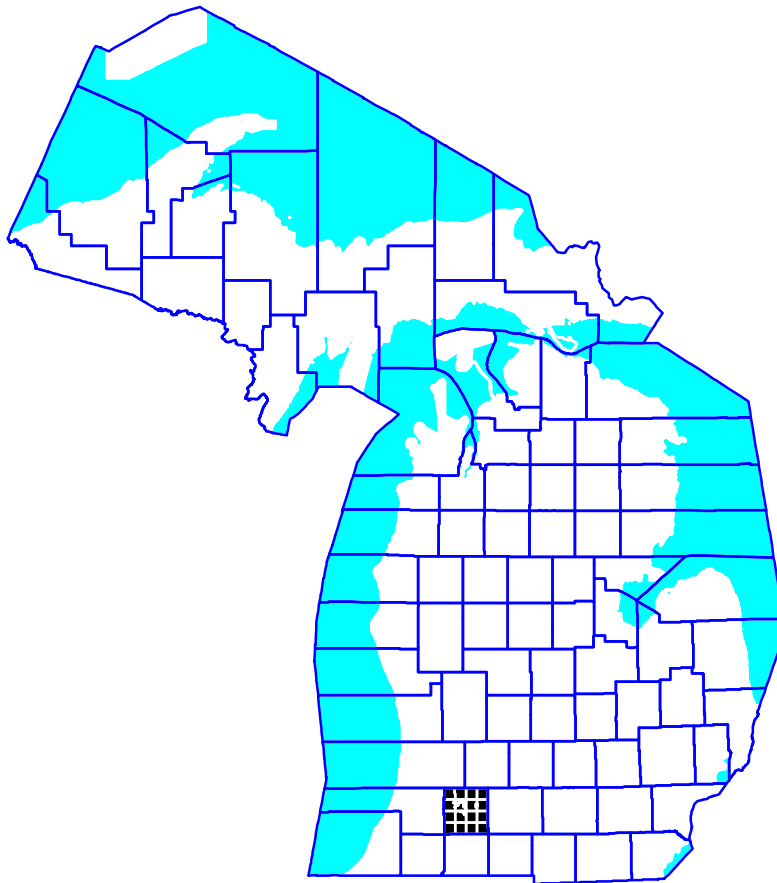

Kalamazoo County, MI

Kalamazoo, Portage.

County Population: 223,411 (1990), 5.2% from 1980-1990.

*Polidata (R) Demographic and Political Guides. All Rights Reserved. Copyright (c) 1997. Map: 26077WBA
Polidata, 3112 Cave Court, Lake Ridge, Virginia 22192. 703-690-4066. www.polidata.org*