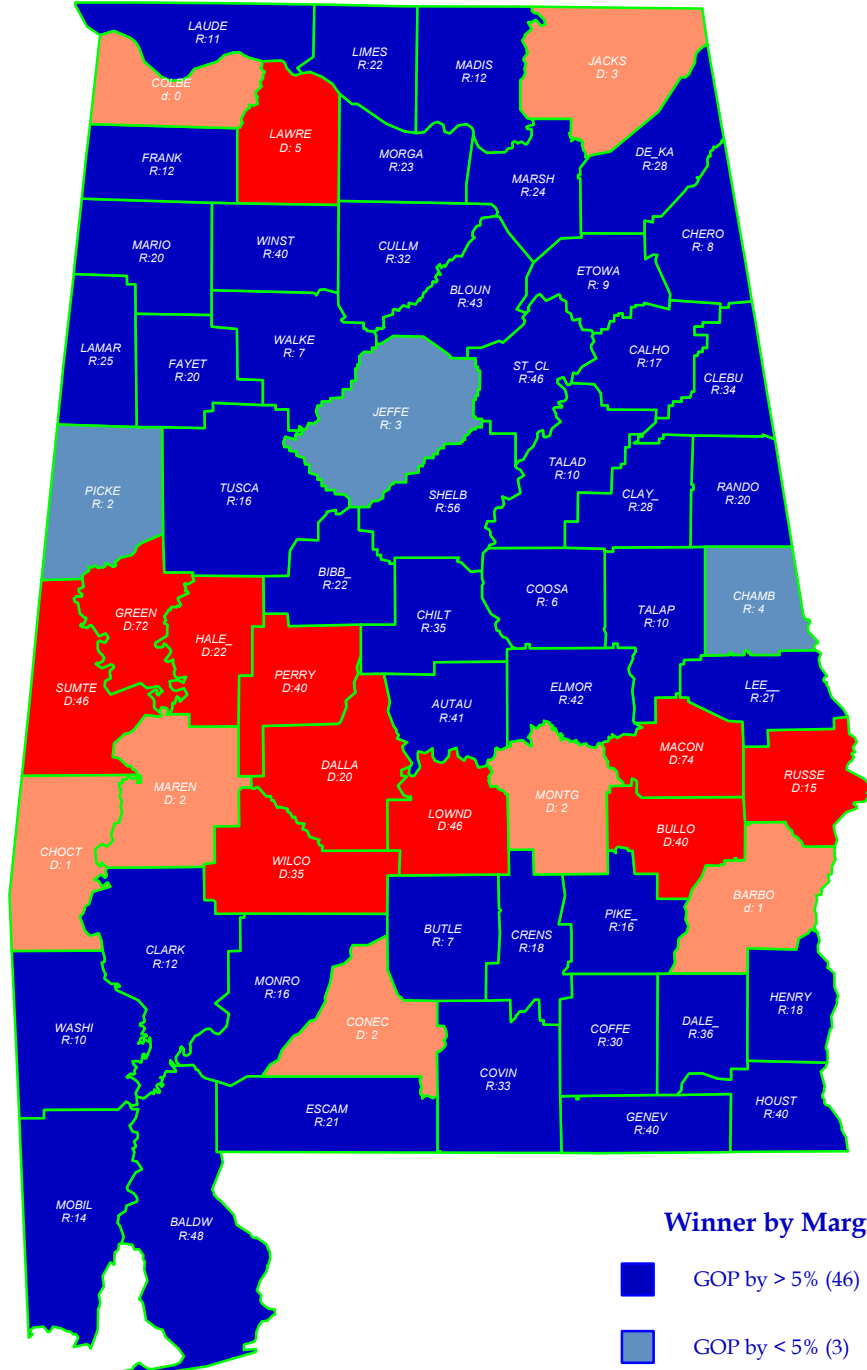

U.S. President 2000

BUSH (R) gains state over Gore+ (D)

General Election; See Vote Listing for County Detail of Results

Winner by Margin

- GOP by > 5% (46)
- GOP by < 5% (3)
- Dem by < 5% (7)
- Dem by > 5% (11)

Label in each county is Polidata
CyAbb:winner/margin (%).