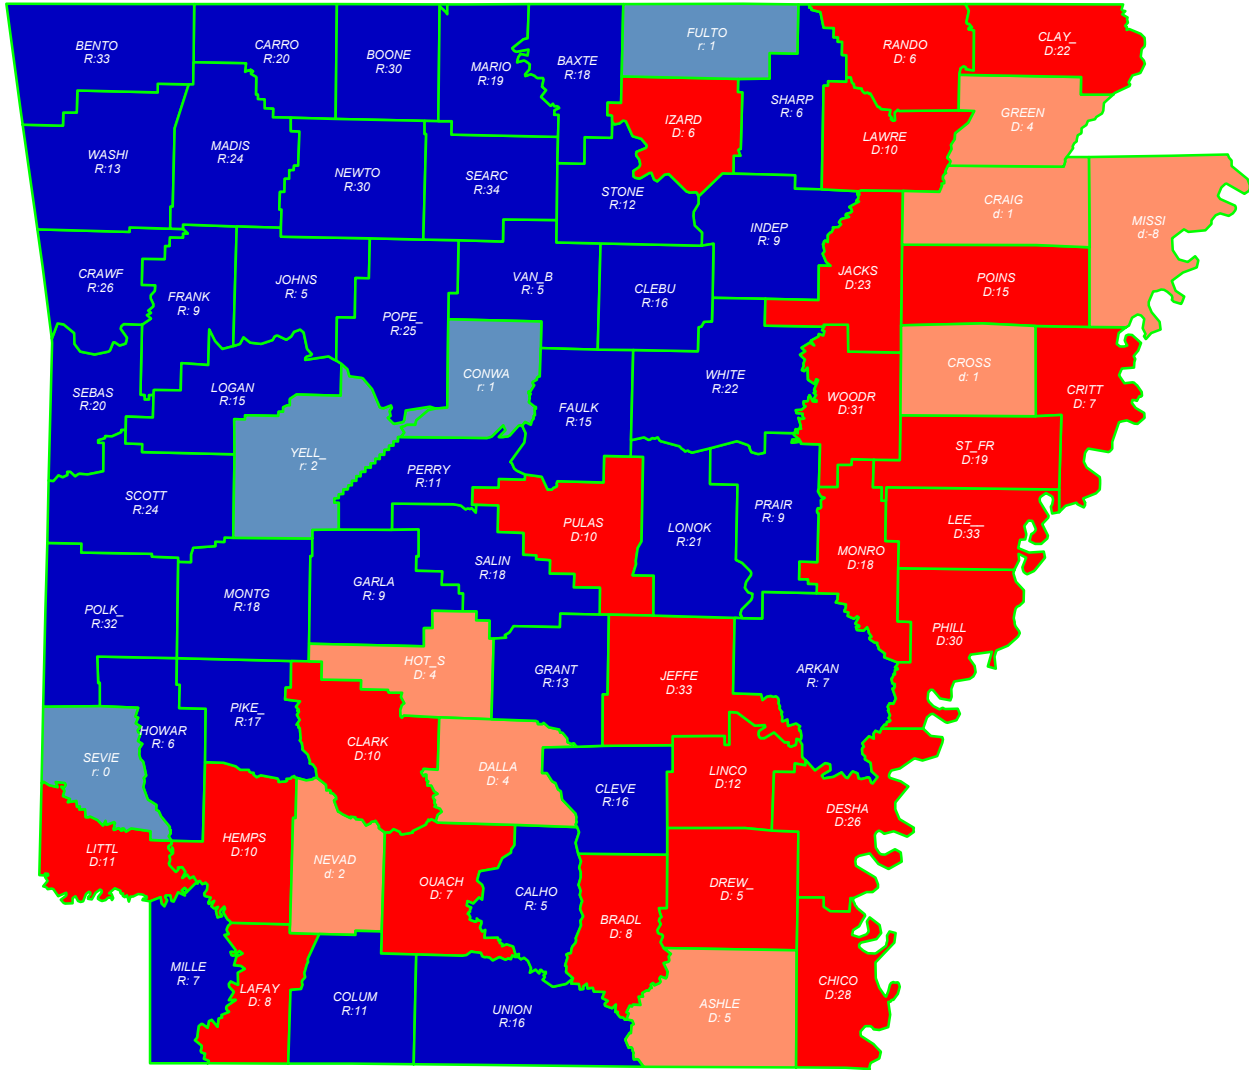

U.S. President 2000

BUSH (R) gains state over Gore+ (D)

General Election; See Vote Listing for County Detail of Results

Winner by Margin

- GOP by > 5% (39)
- GOP by < 5% (4)
- Dem by < 5% (8)
- Dem by > 5% (24)

Label in each county is Polidata
CyAbb:winner/margin (%).