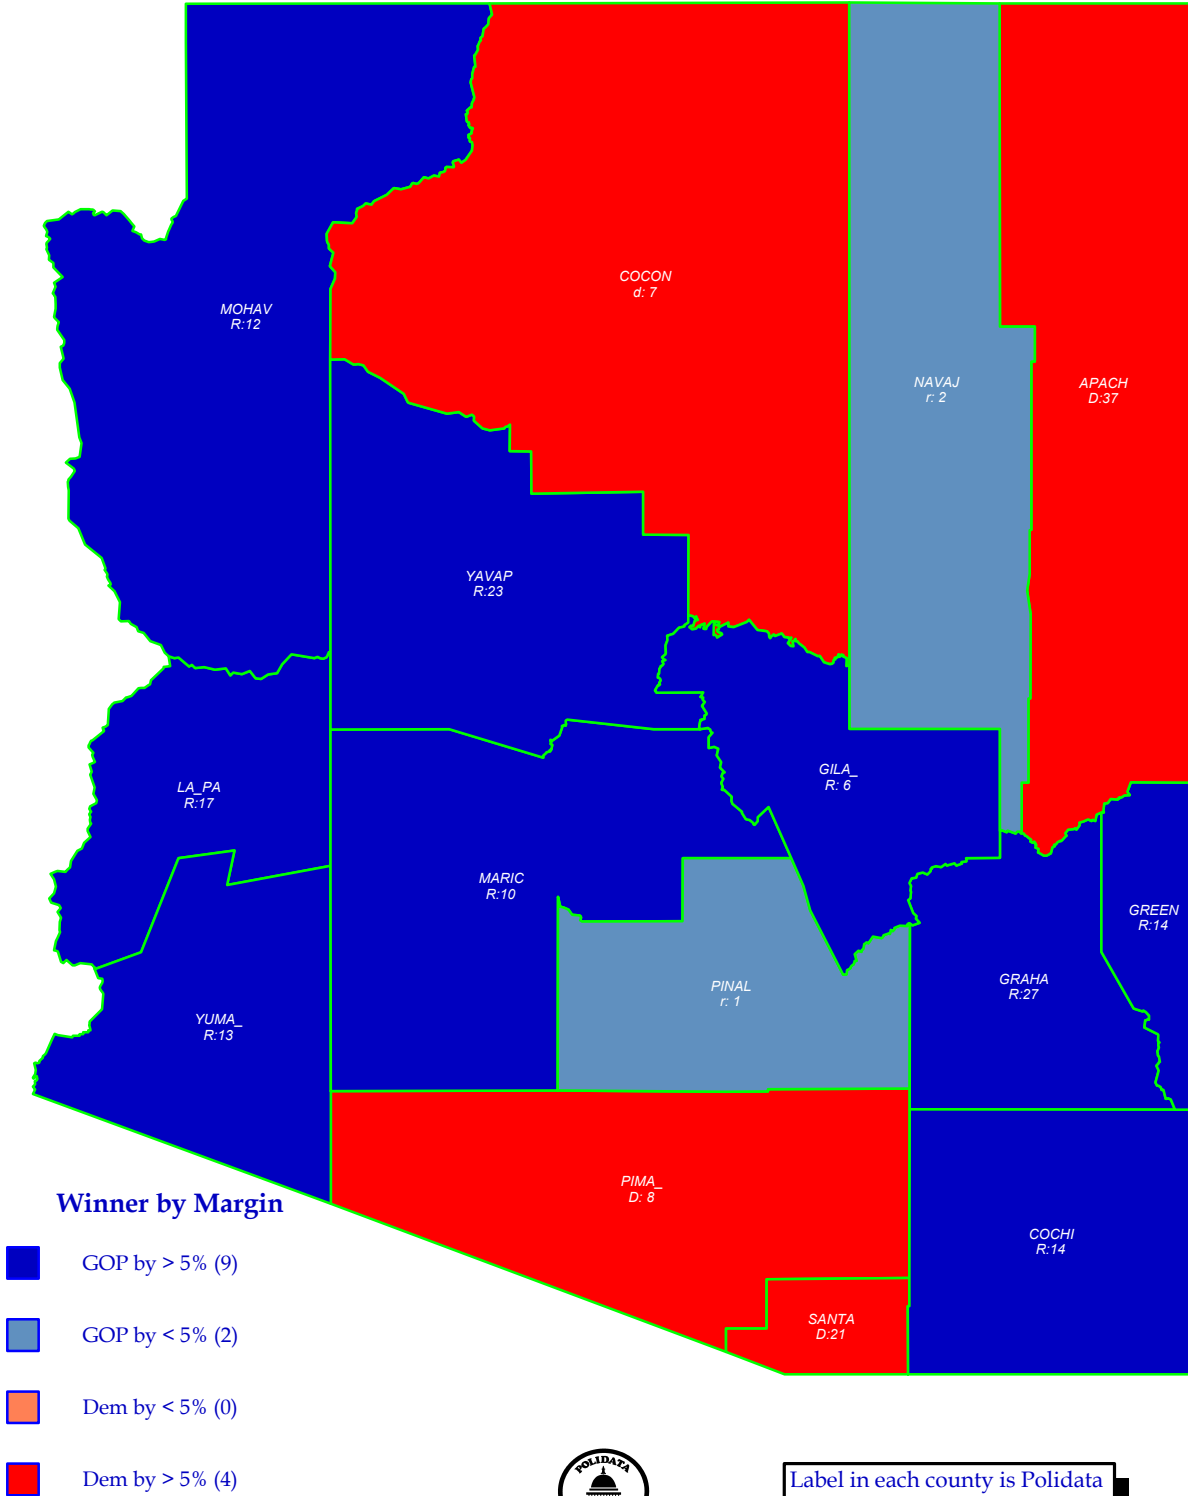

U.S. President 2000

BUSH+ (R) retains state over Gore (D)

General Election; See Vote Listing for County Detail of Results

Label in each county is Polidata
CyAbb:winner/margin (%).