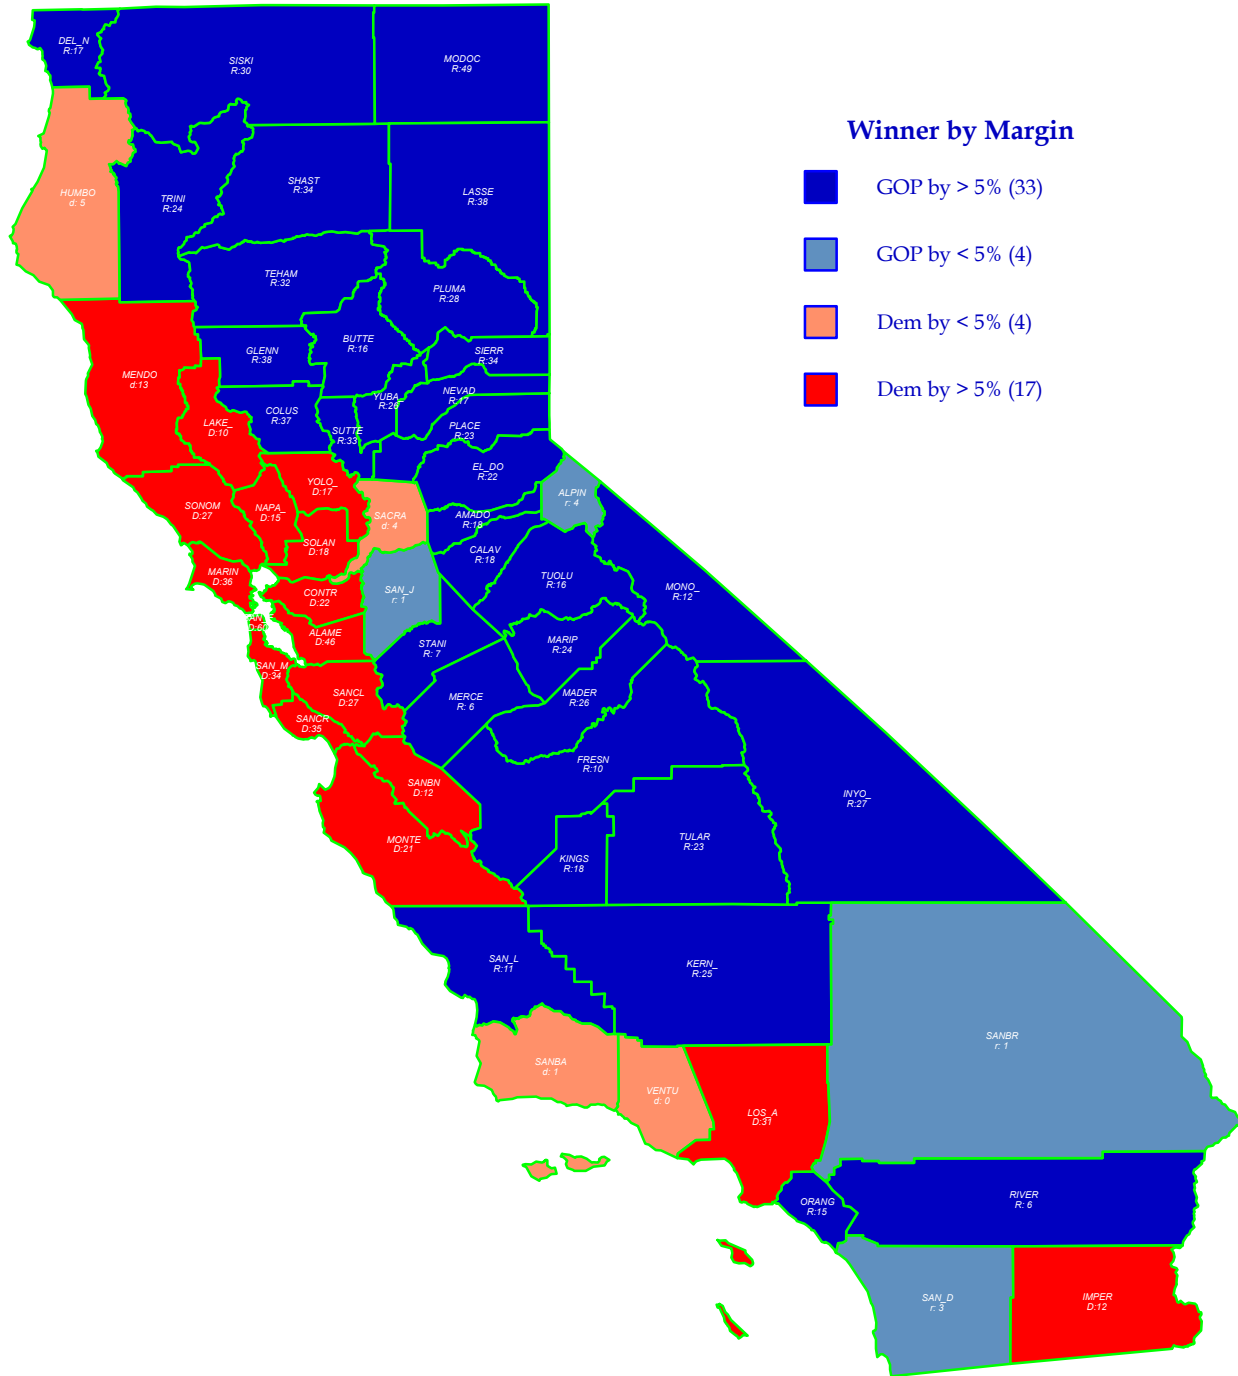

U.S. President 2000

GORE+ (D) retains state over Bush (R)

General Election; See Vote Listing for County Detail of Results

Label in each county is Polidata
CyAbb:winner/margin (%).