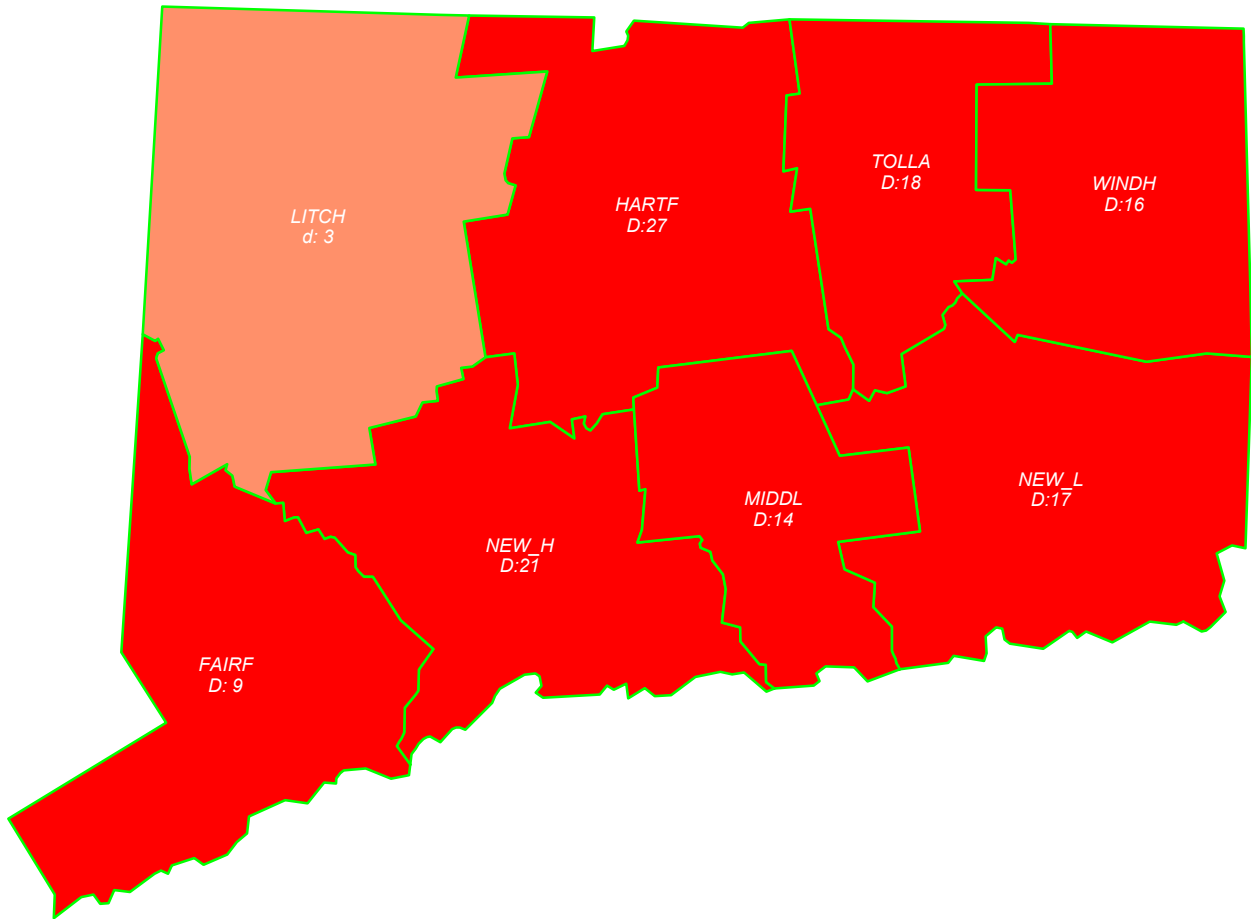

U.S. President 2000

GORE+ (D) retains state over Bush (R)

General Election; See Vote Listing for County Detail of Results

Label in each county is Polidata
CyAbb:winner/margin (%).

Winner by Margin

- GOP by > 5% (0)
- GOP by < 5% (0)
- Dem by < 5% (1)
- Dem by > 5% (7)