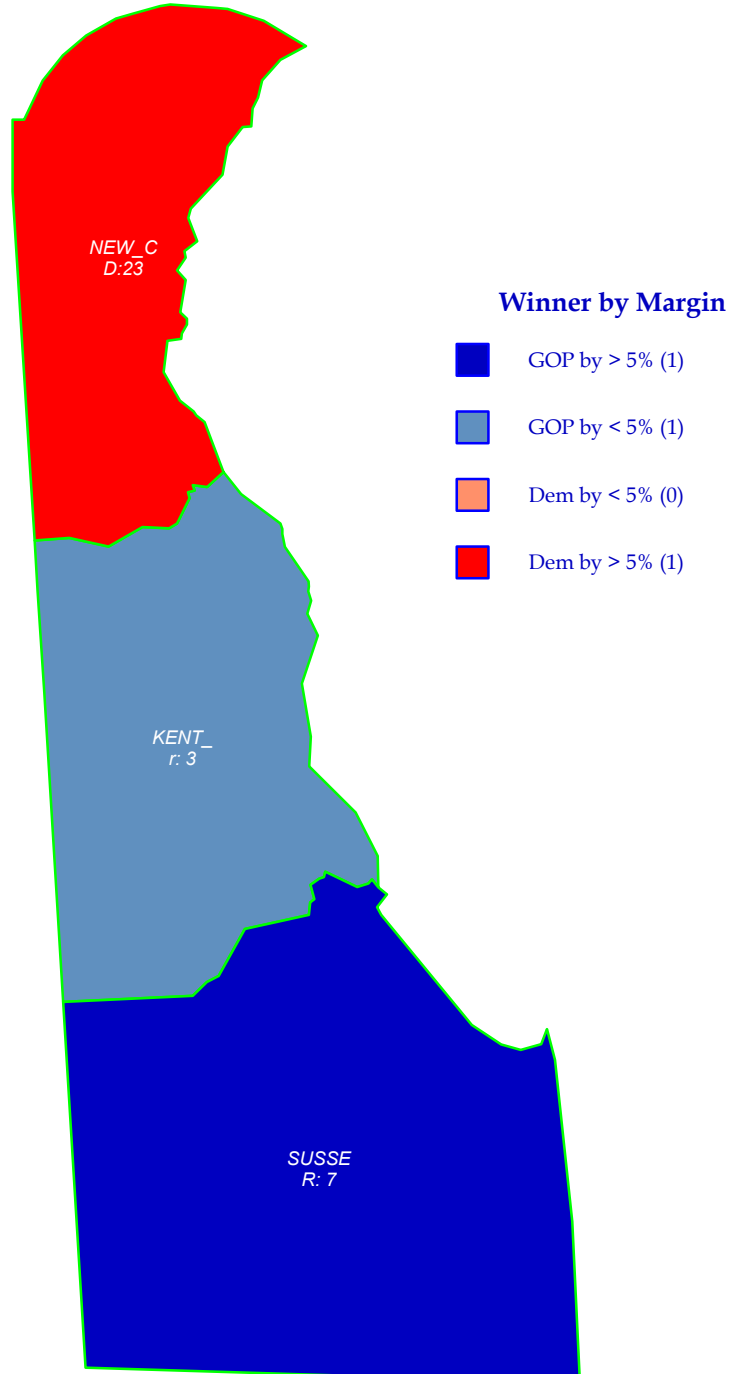

# U.S. President 2000

*GORE+ (D) retains state over Bush (R)*

General Election; See Vote Listing for County Detail of Results

Label in each county is Polidata  
CyAbb:winner/margin (%).