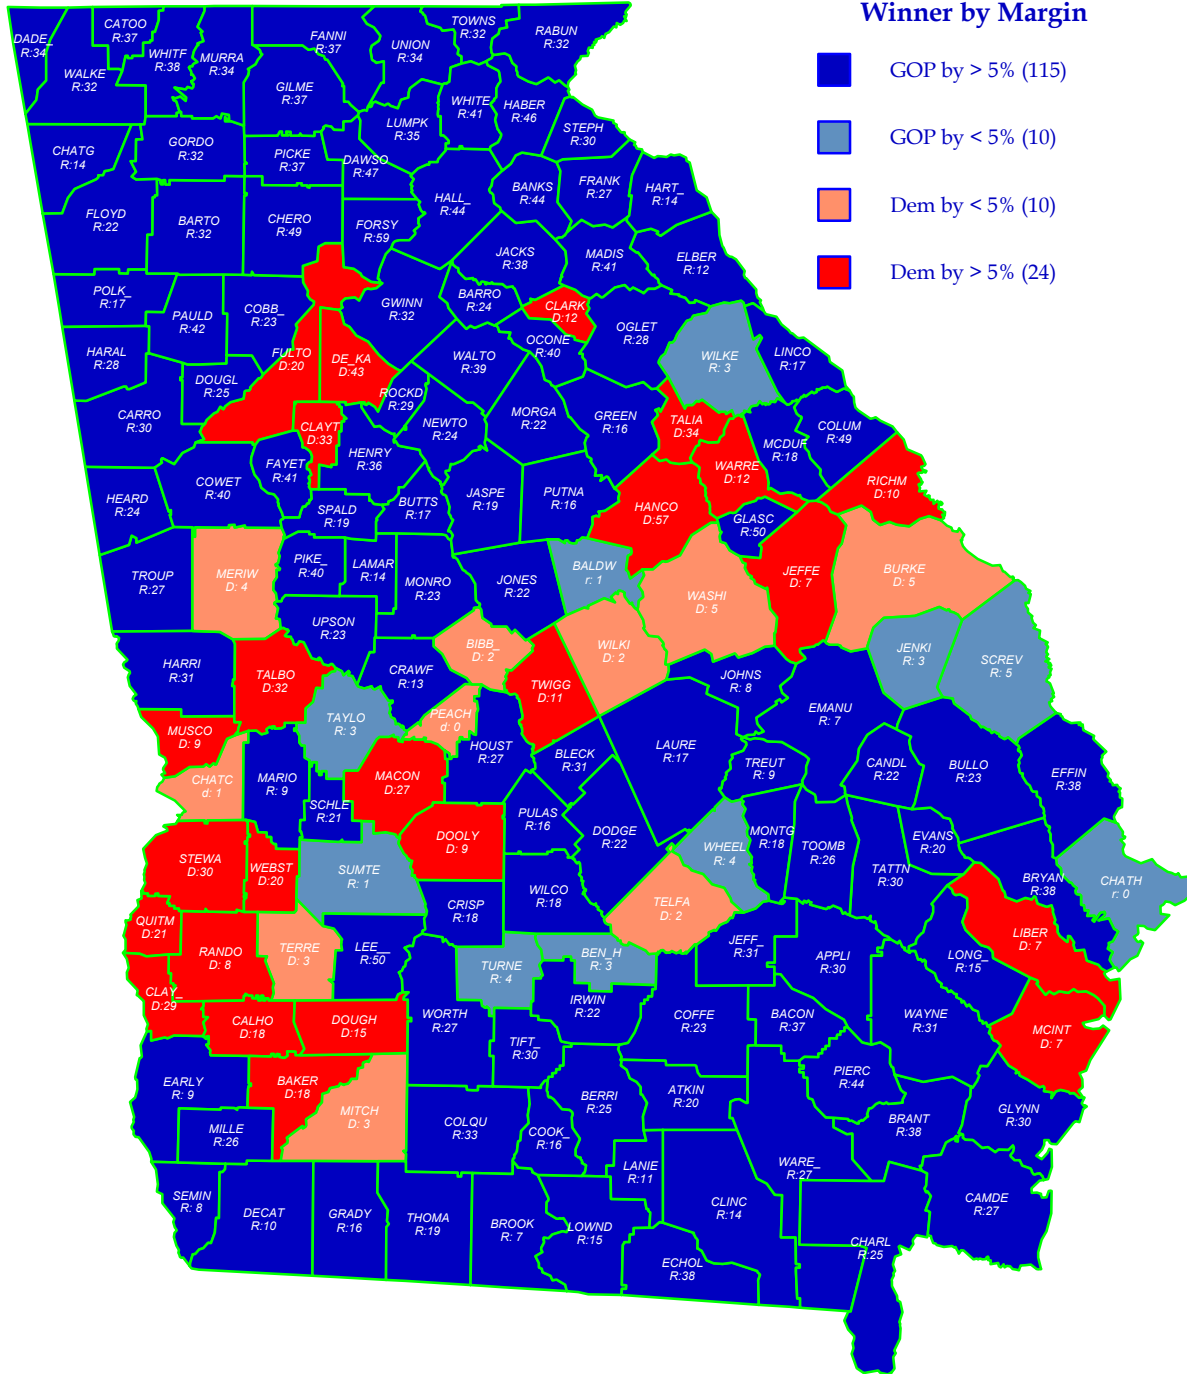

# U.S. President 2000

**BUSH+ (R) retains state over Gore (D)**

General Election; See Vote Listing for County Detail of Results

Label in each county is Polidata  
CyAbb:winner/margin (%).