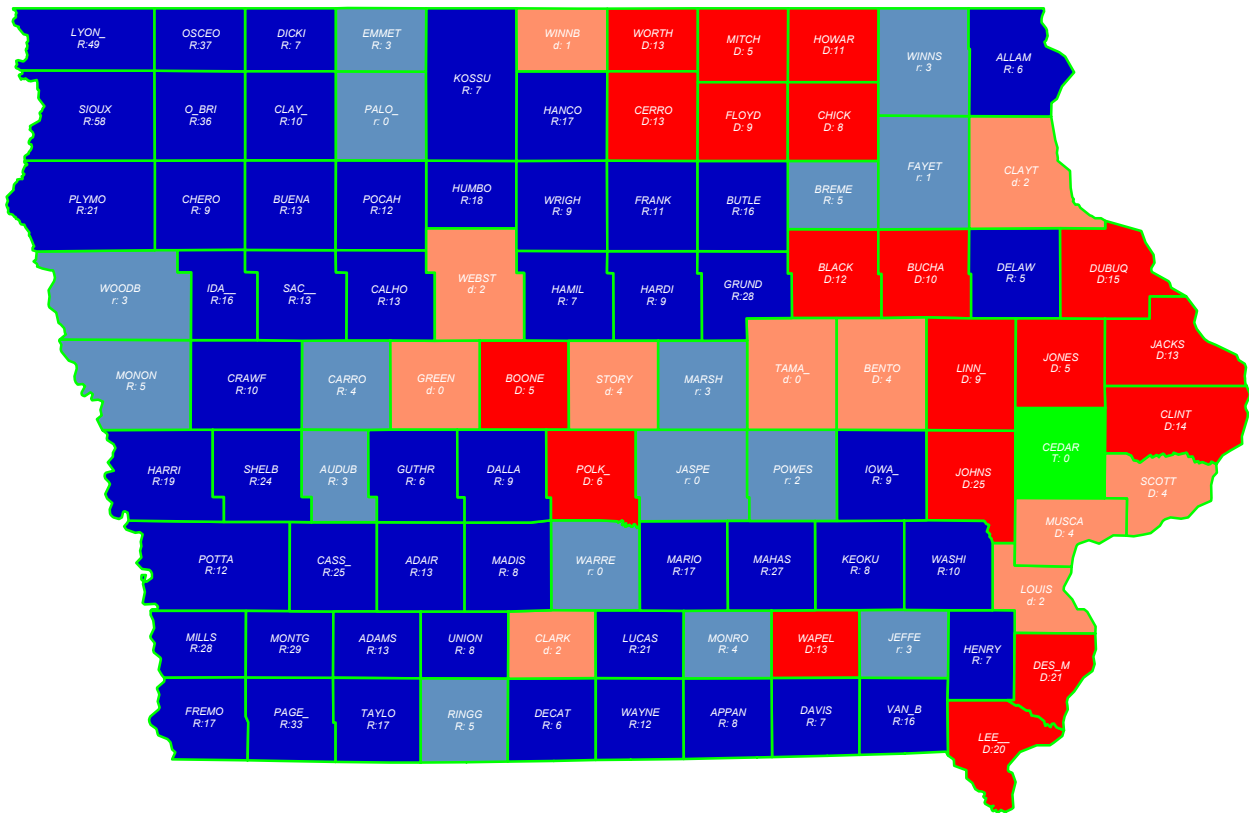

U.S. President 2000

GORE+ (D) retains state over Bush (R)

General Election; See Vote Listing for County Detail of Results

Winner by Margin

- GOP by > 5% (52)
- GOP by < 5% (16)
- Dem by < 5% (11)
- Dem by > 5% (19)

Label in each county is Polidata
CyAbb:winner/margin (%).