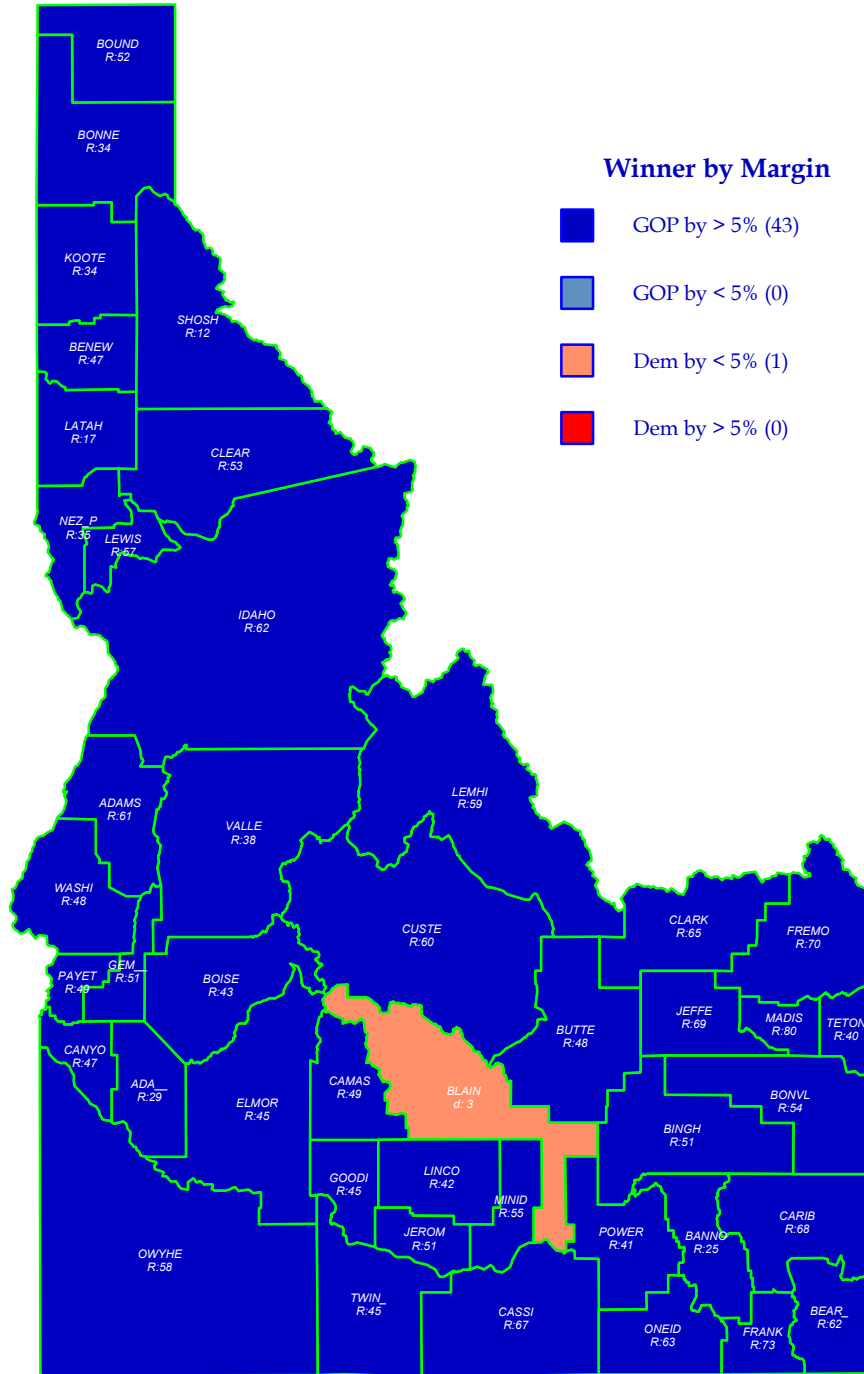

U.S. President 2000

BUSH+ (R) retains state over Gore (D)

General Election; See Vote Listing for County Detail of Results

Label in each county is Polidata
CyAbb:winner/margin (%).