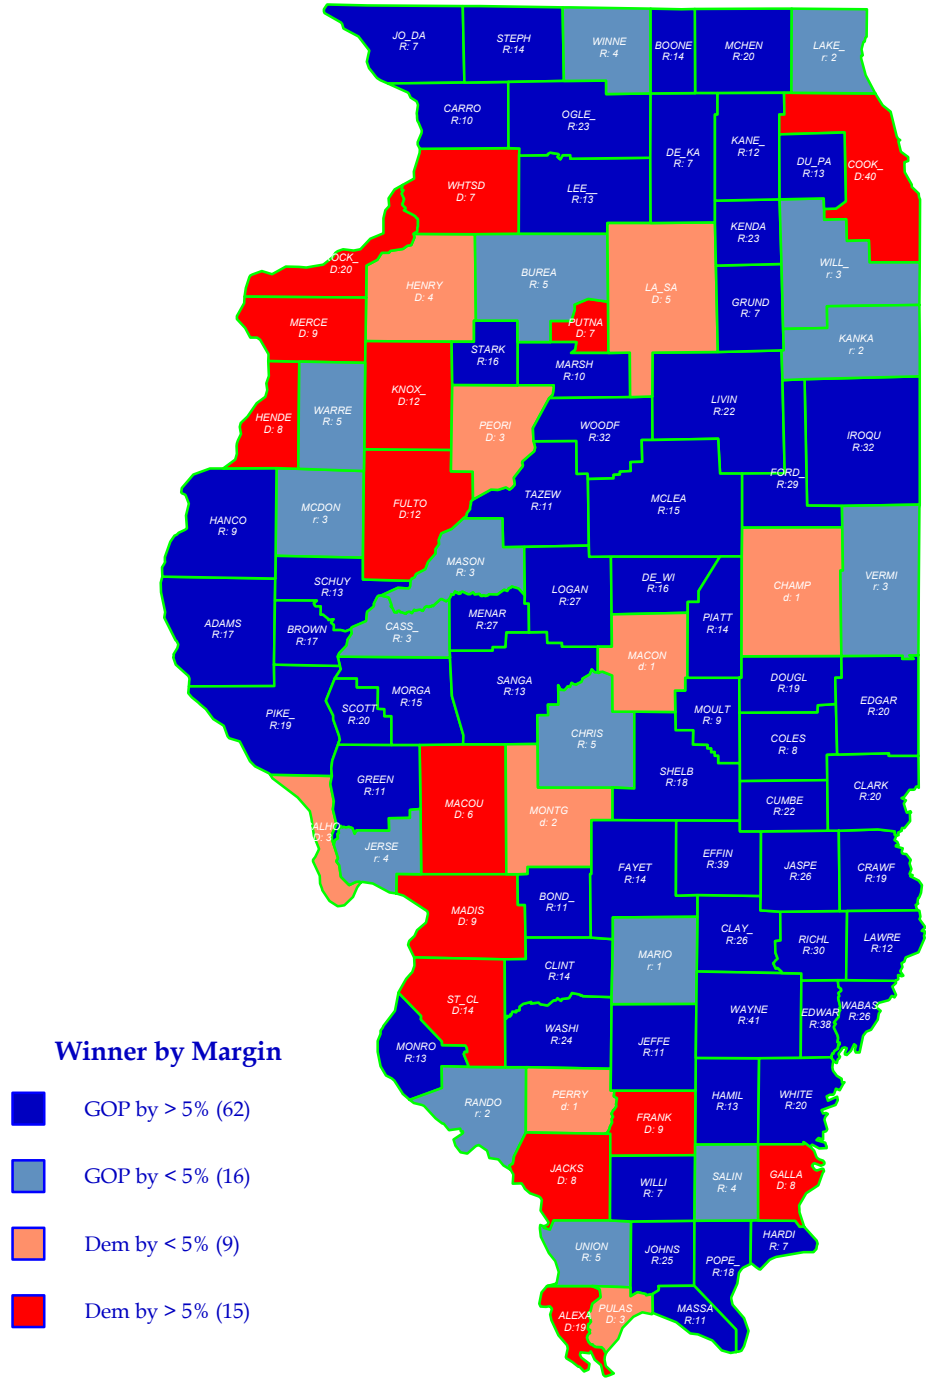

U.S. President 2000

GORE+ (D) retains state over Bush (R)

General Election; See Vote Listing for County Detail of Results

Label in each county is Polidata
CyAbb:winner/margin (%).