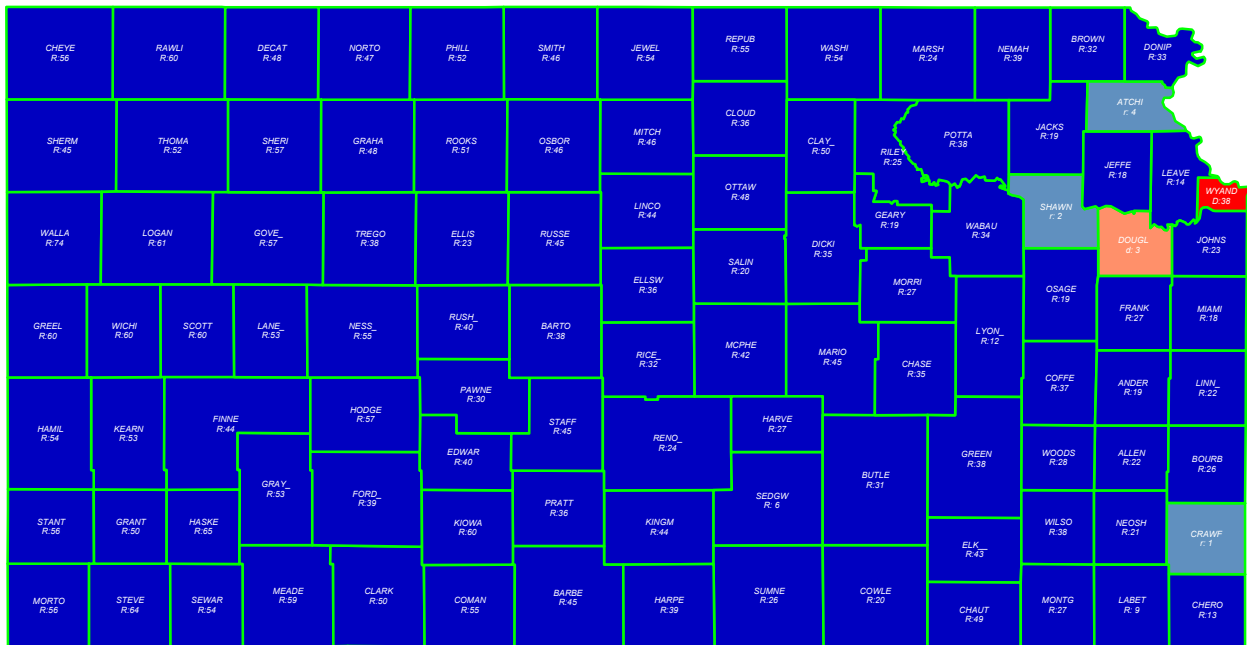

U.S. President 2000

BUSH+ (R) retains state over Gore (D)

General Election; See Vote Listing for County Detail of Results

Winner by Margin

- GOP by > 5% (100)
- GOP by < 5% (3)
- Dem by < 5% (1)
- Dem by > 5% (1)

Label in each county is Polidata
CyAbb:winner/margin (%).