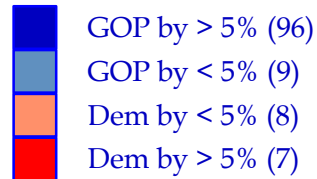

U.S. President 2000

BUSH (R) gains state over Gore+ (D)

General Election; See Vote Listing for County Detail of Results

Winner by Margin

Label in each county is Polidata
CyAbb:winner/margin (%).