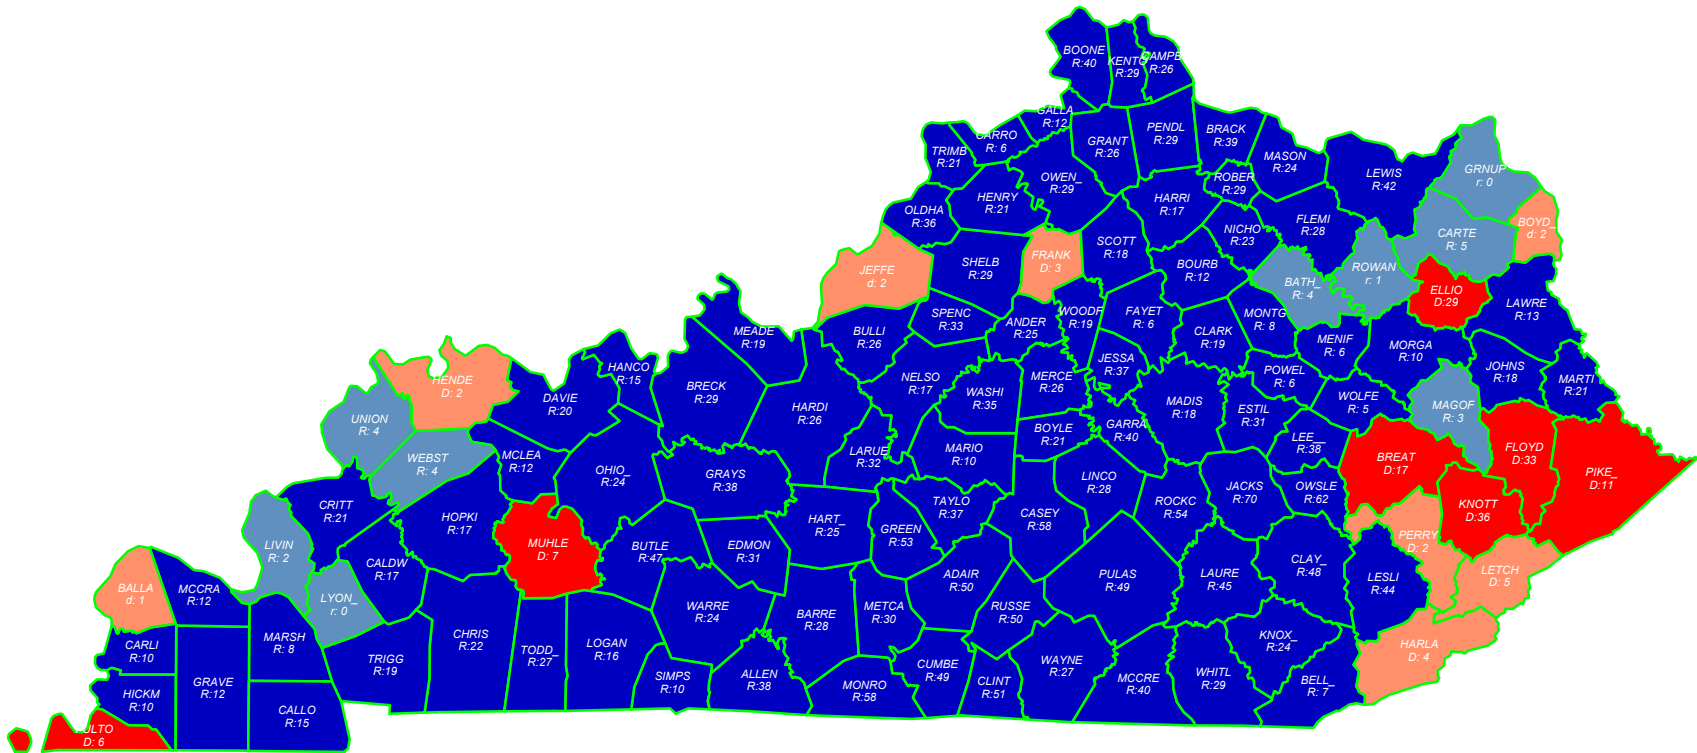

U.S. President 2000

BUSH (R) gains state over Gore+ (D)

General Election; See Vote Listing for County Detail of Results

Winner by Margin

Label in each county is Polidata
CyAbb:winner/margin (%).