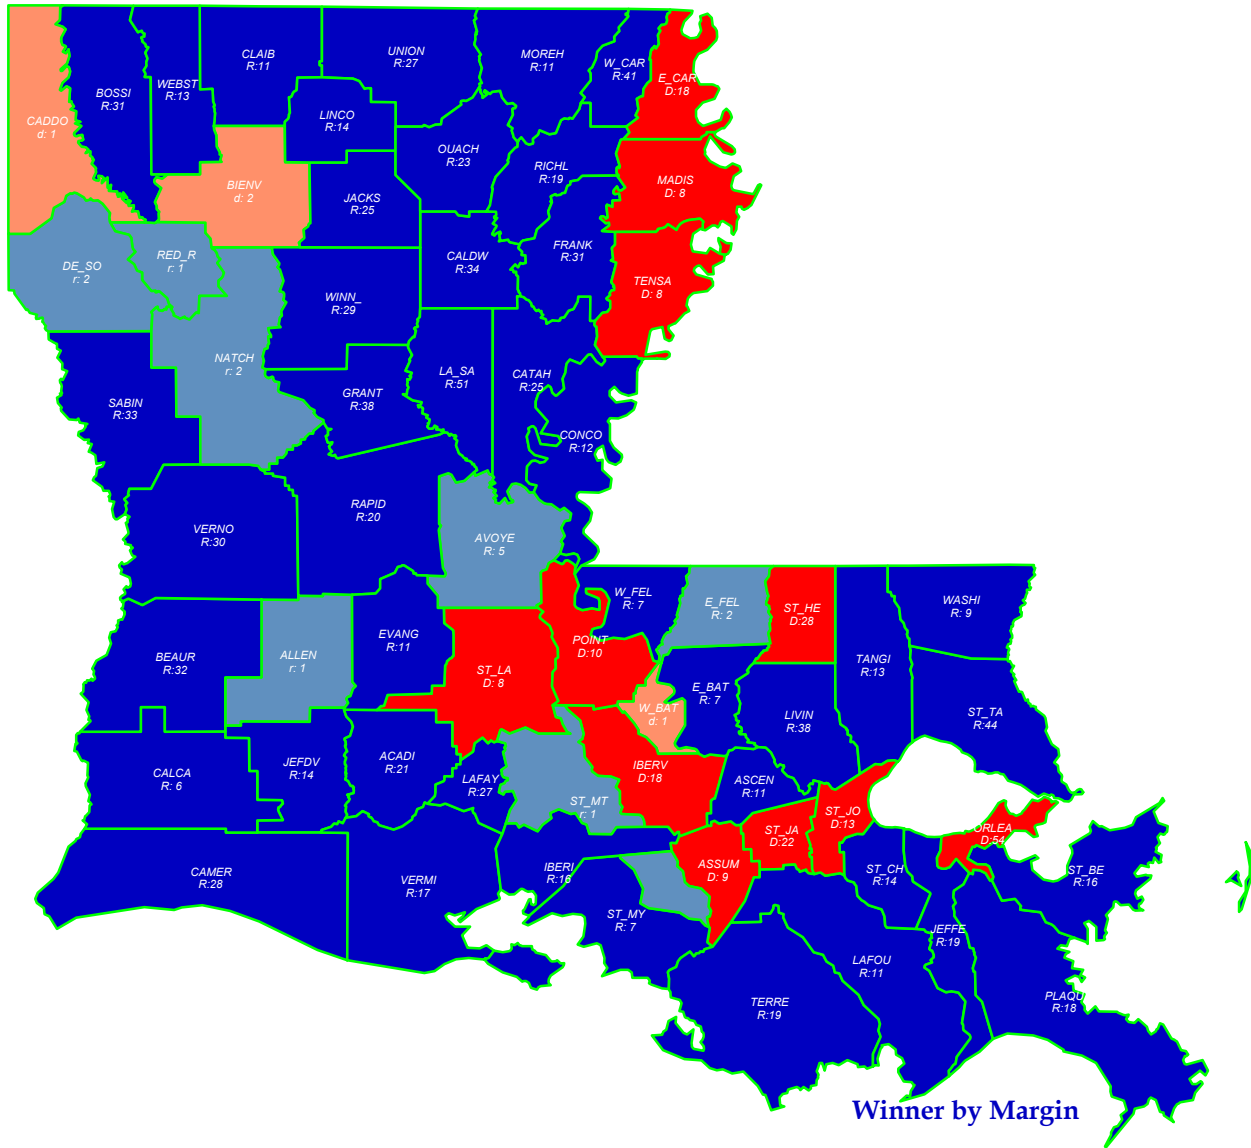

U.S. President 2000

BUSH (R) gains state over Gore+ (D)

General Election; See Vote Listing for County Detail of Results

Winner by Margin

- GOP by > 5% (43)
- GOP by < 5% (7)
- Dem by < 5% (3)
- Dem by > 5% (11)

Label in each county is Polidata
CyAbb:winner/margin (%).