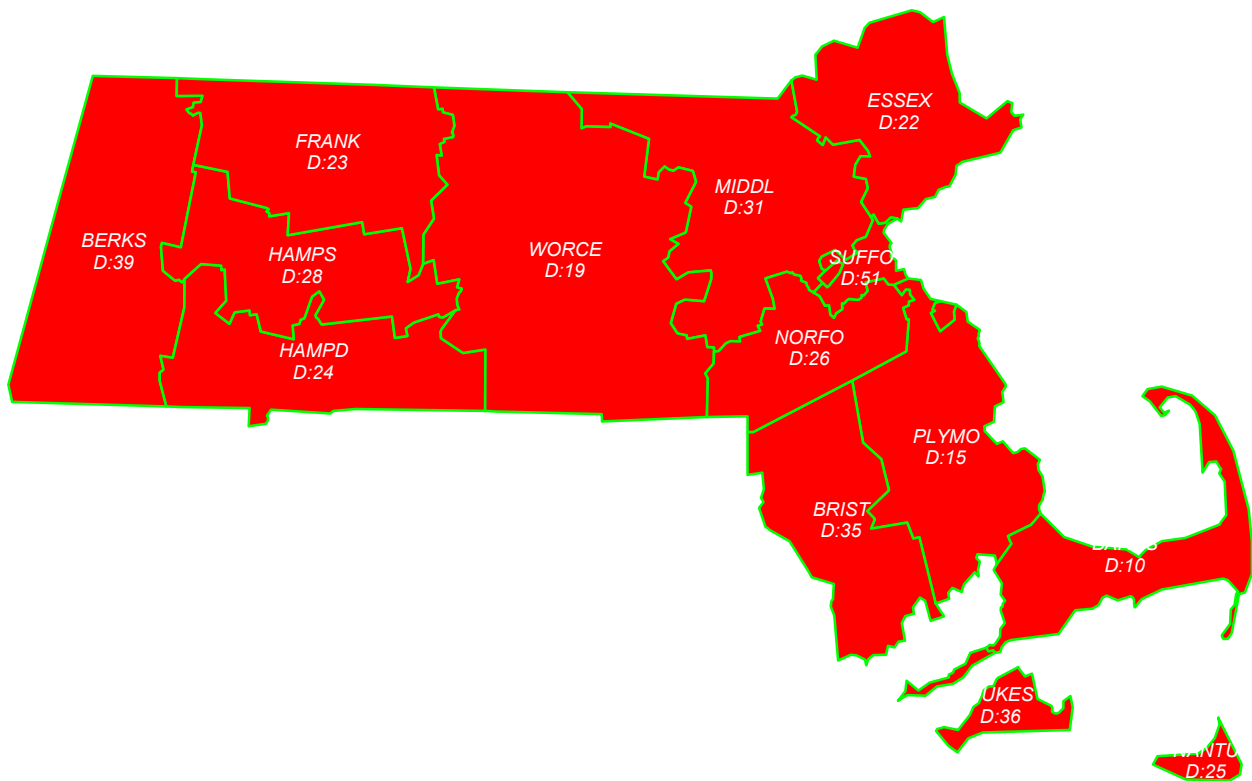

U.S. President 2000

GORE+ (D) retains state over Bush (R)

General Election; See Vote Listing for County Detail of Results

Label in each county is Polidata
CyAbb:winner/margin (%).

Winner by Margin

- GOP by > 5% (0)
- GOP by < 5% (0)
- Dem by < 5% (0)
- Dem by > 5% (14)