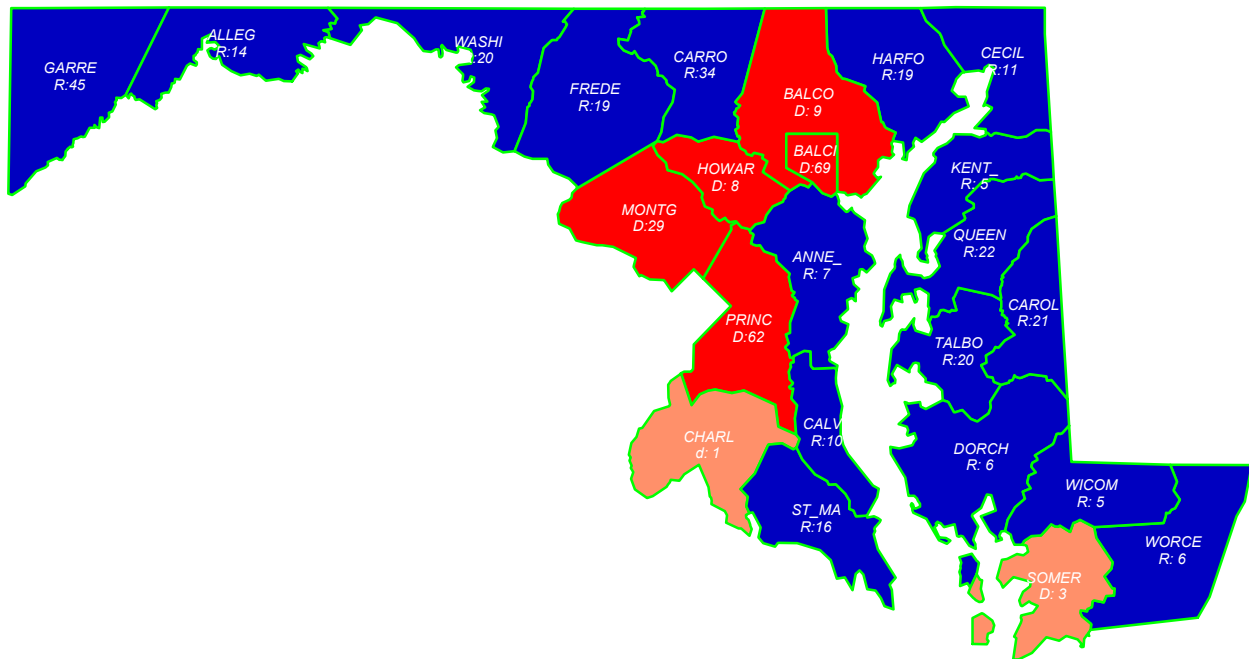

# U.S. President 2000

GORE+ (D) retains state over Bush (R)

General Election; See Vote Listing for County Detail of Results

Label in each county is Polidata  
CyAbb:winner/margin (%).

## Winner by Margin

- GOP by > 5% (17)
- GOP by < 5% (0)
- Dem by < 5% (2)
- Dem by > 5% (5)