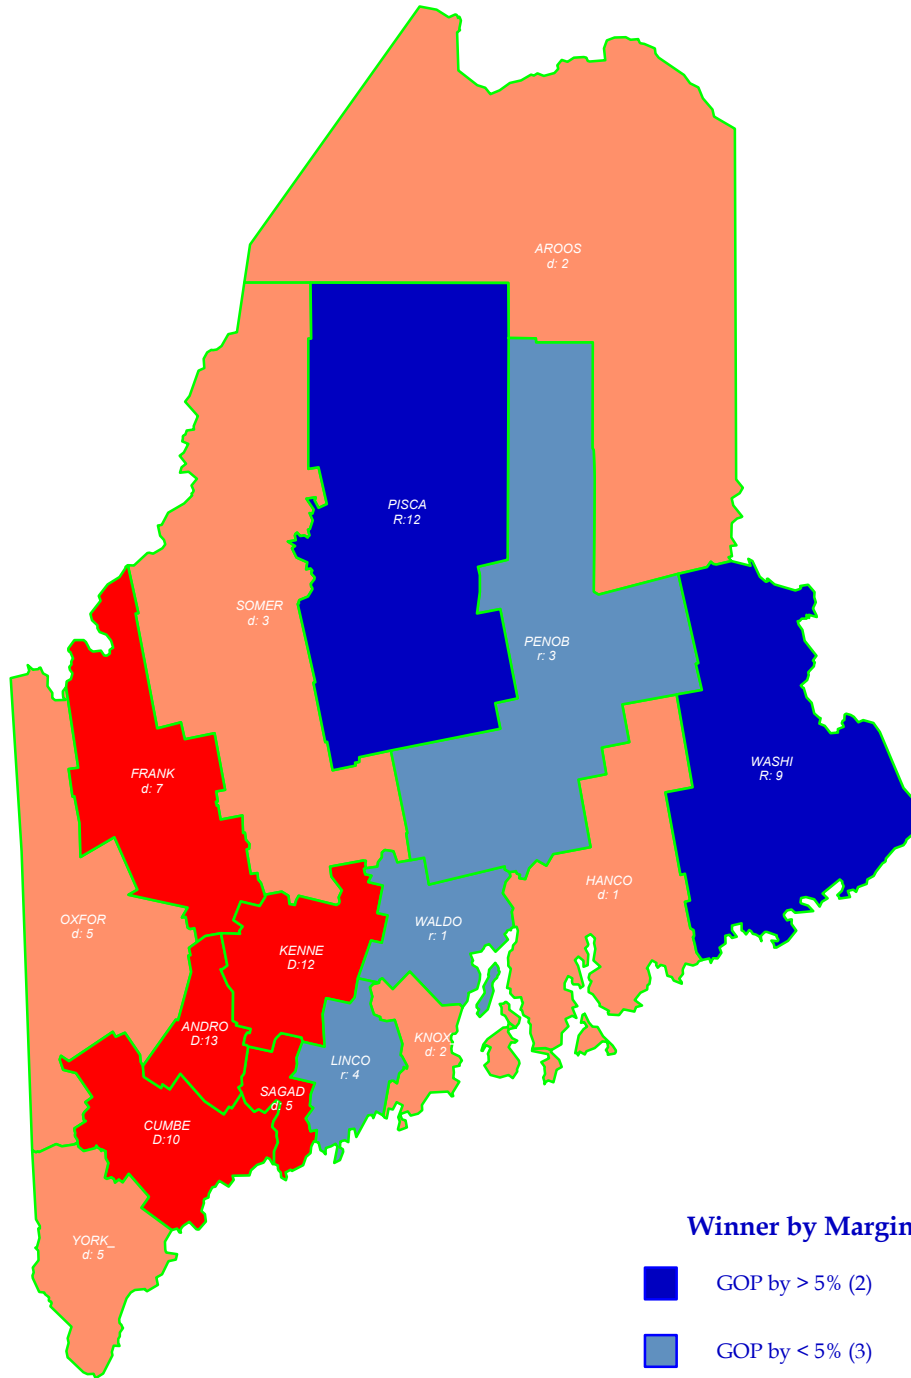

U.S. President 2000

GORE+ (D) retains state over Bush (R)

General Election; See Vote Listing for County Detail of Results

Label in each county is Polidata
CyAbb:winner/margin (%).