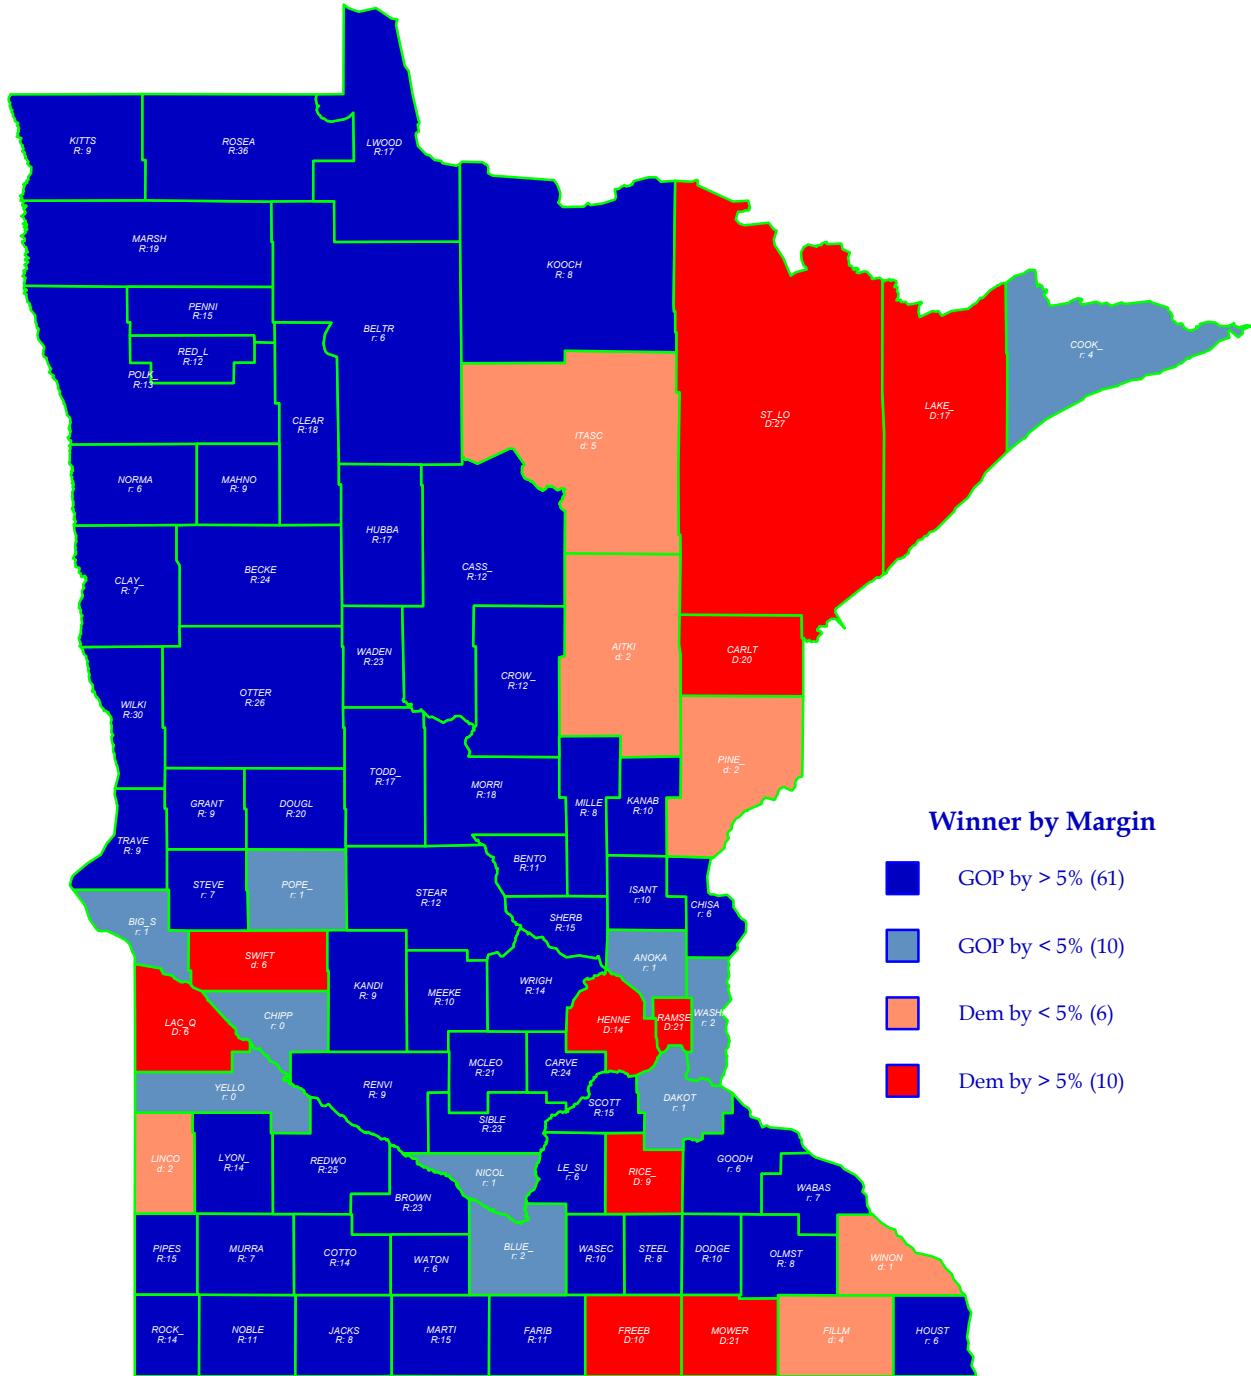

U.S. President 2000

GORE+ (D) retains state over Bush (R)

General Election; See Vote Listing for County Detail of Results

Label in each county is Polidata
CyAbb:winner/margin (%).