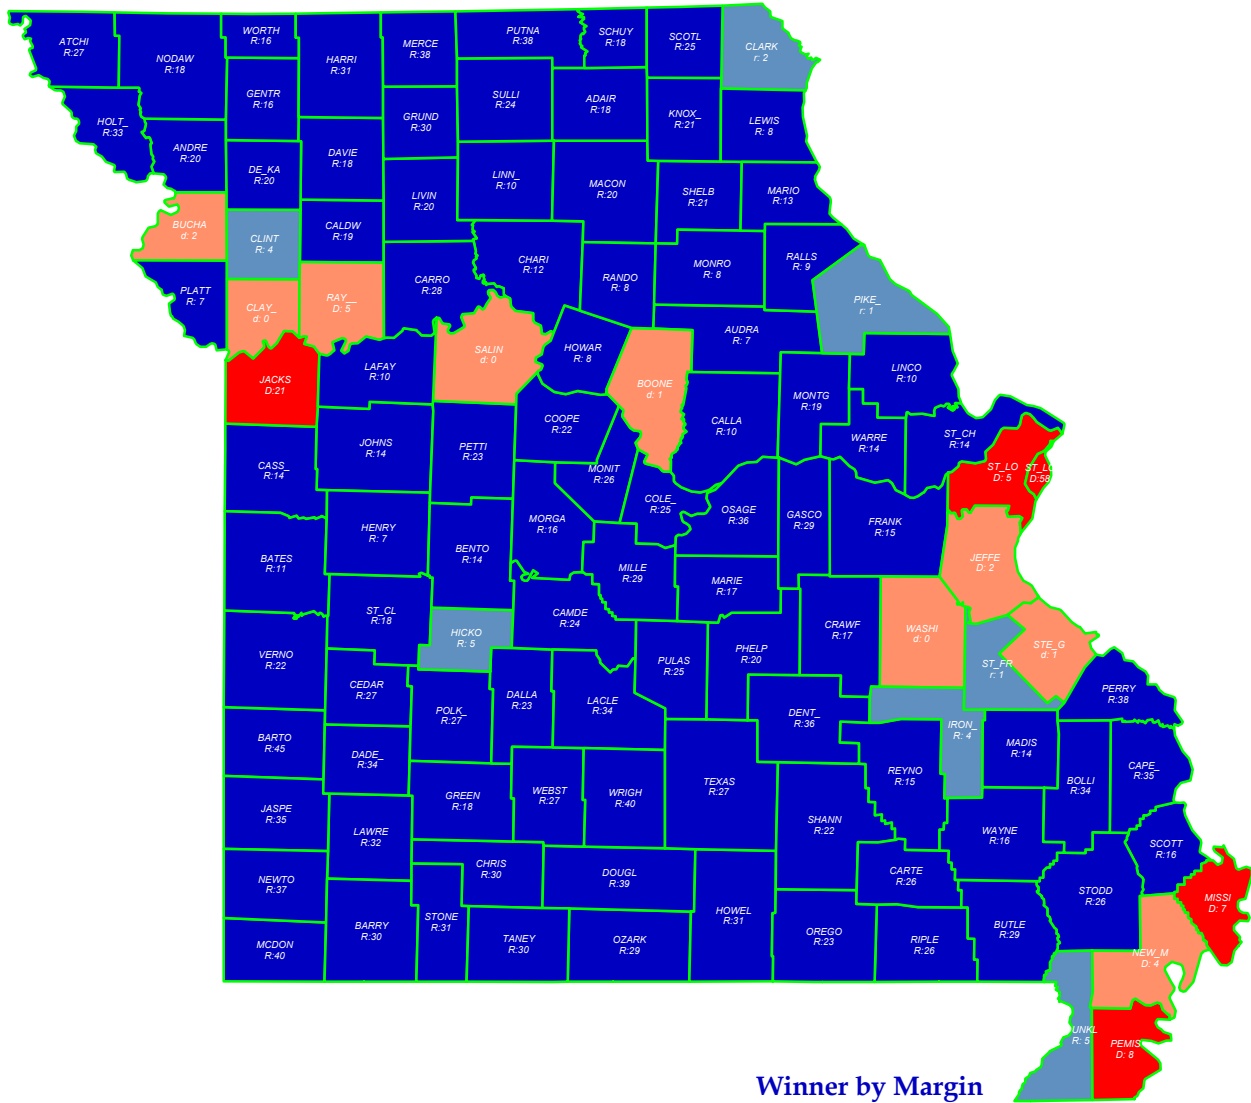

U.S. President 2000

BUSH (R) gains state over Gore+ (D)

General Election; See Vote Listing for County Detail of Results

Winner by Margin

- GOP by > 5% (94)
- GOP by < 5% (7)
- Dem by < 5% (9)
- Dem by > 5% (5)

Label in each county is Polidata
CyAbb:winner/margin (%).