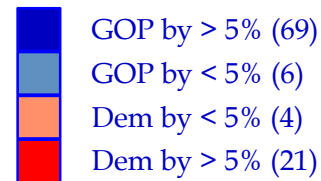

Winner by Margin

Label in each county is Polidata
CyAbb:winner/margin (%).