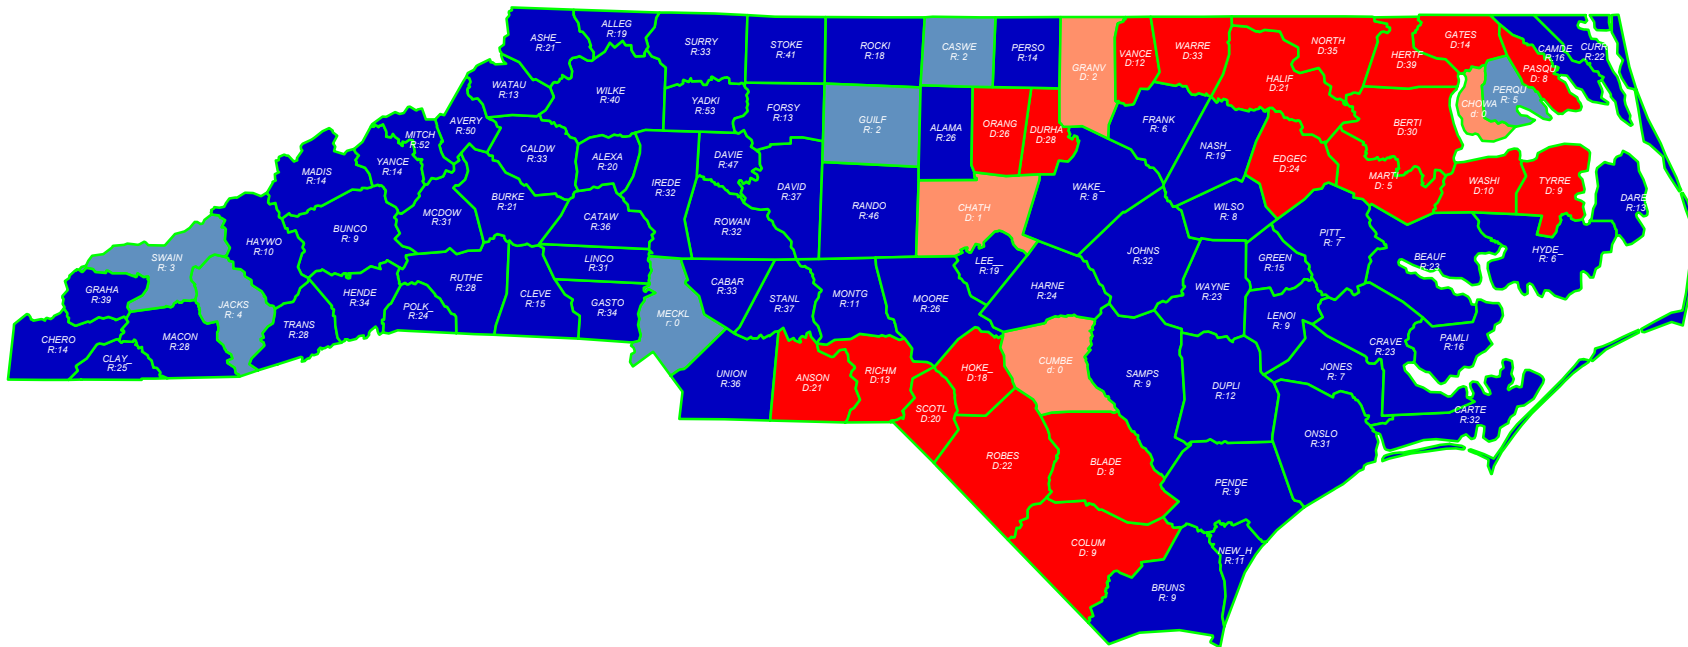

# U.S. President 2000

**BUSH+ (R) retains state over Gore (D)**

General Election; See Vote Listing for County Detail of Results

## Winner by Margin

Label in each county is Polidata  
CyAbb:winner/margin (%).