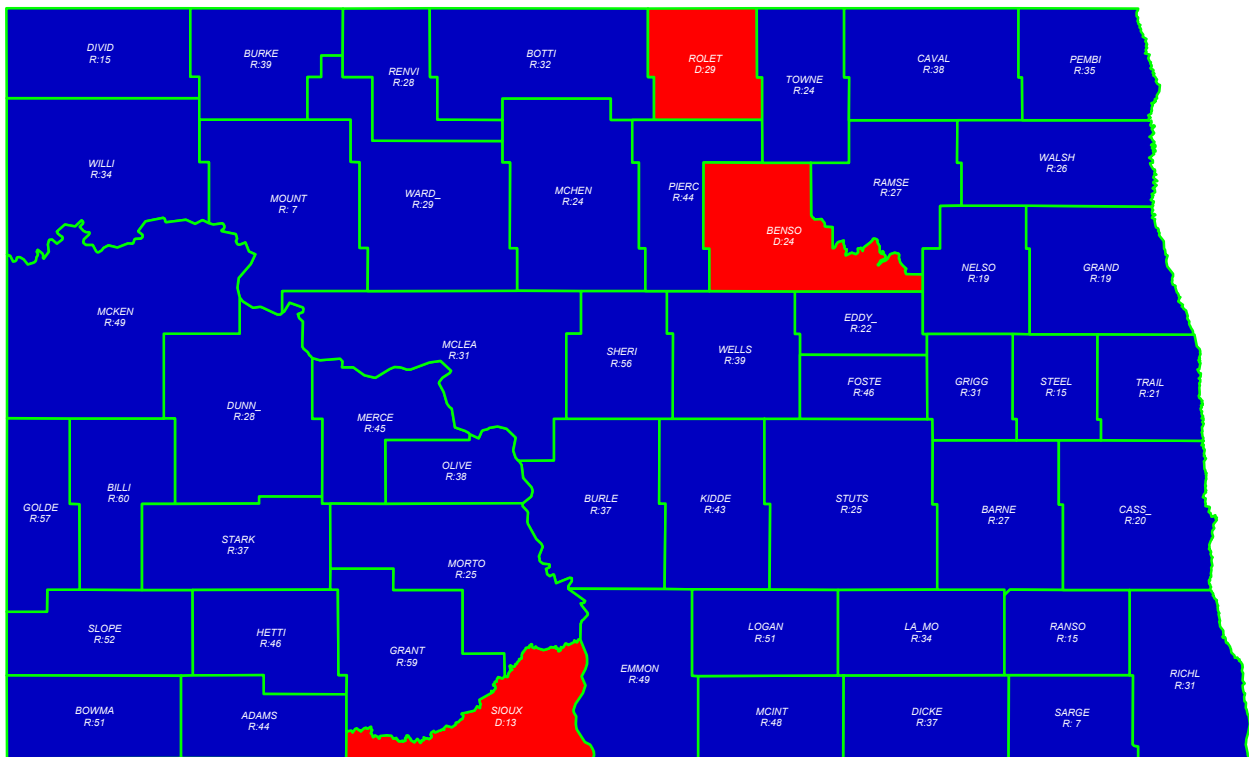

# U.S. President 2000

**BUSH+ (R) retains state over Gore (D)**

General Election; See Vote Listing for County Detail of Results

## Winner by Margin

- GOP by > 5% (50)
- GOP by < 5% (0)
- Dem by < 5% (0)
- Dem by > 5% (3)

Label in each county is Polidata  
CyAbb:winner/margin (%).