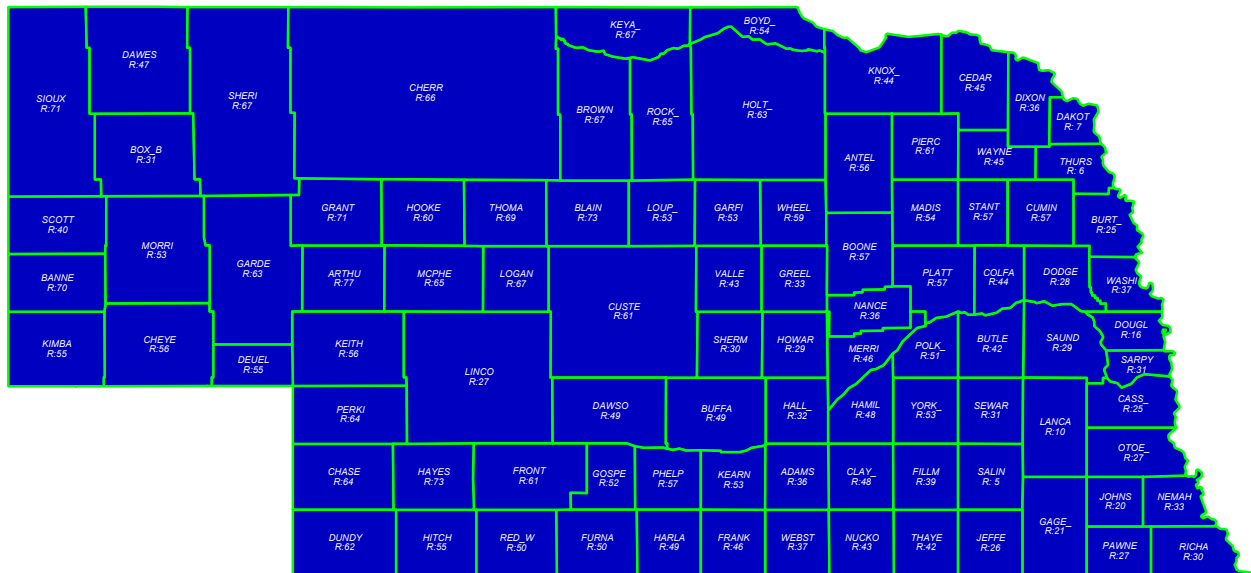

U.S. President 2000

BUSH+ (R) retains state over Gore (D)

General Election; See Vote Listing for County Detail of Results

Winner by Margin

- GOP by > 5% (93)
- GOP by < 5% (0)
- Dem by < 5% (0)
- Dem by > 5% (0)

Label in each county is Polidata
CyAbb:winner/margin (%).