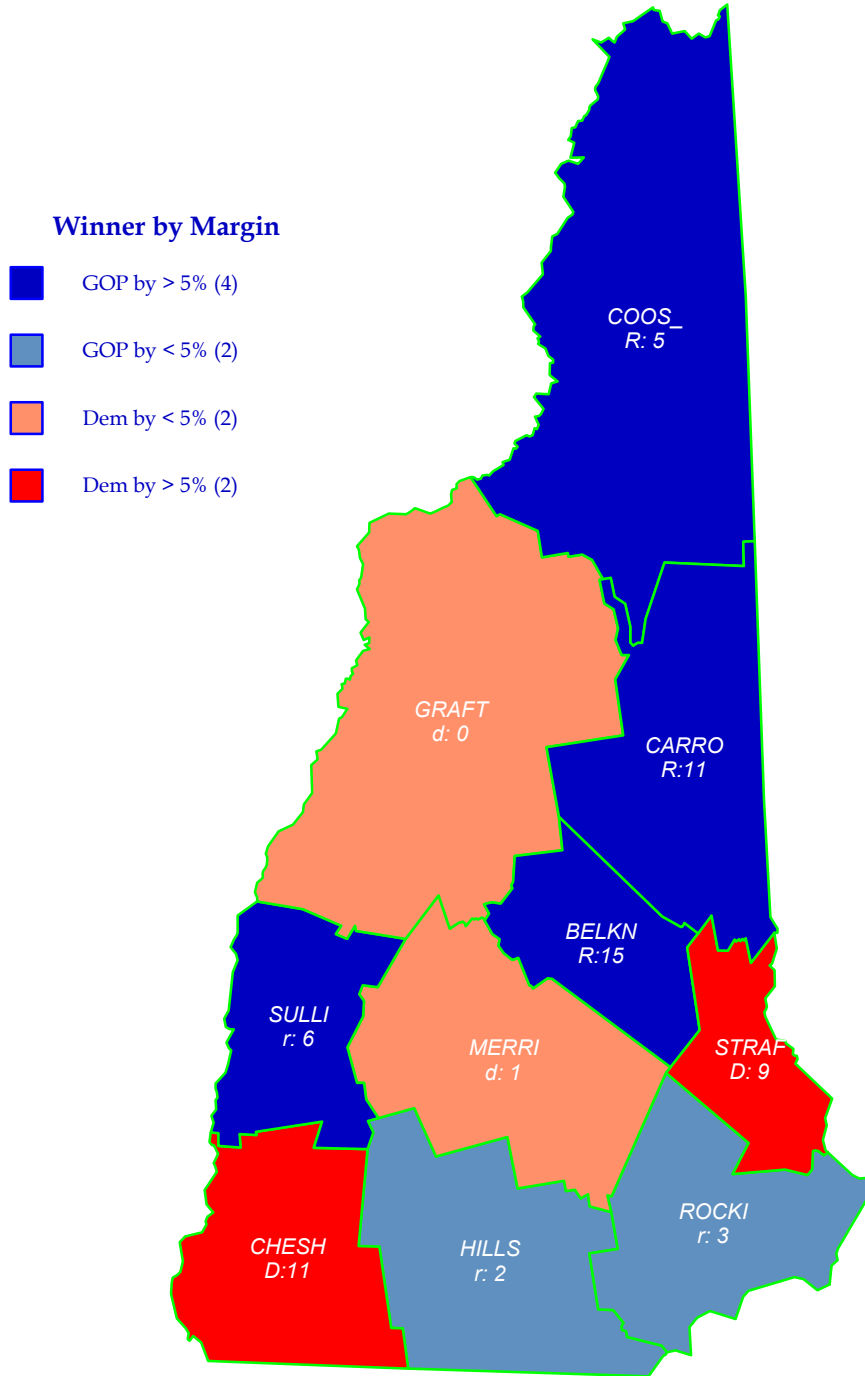

U.S. President 2000

BUSH (R) gains state over Gore+ (D)

General Election; See Vote Listing for County Detail of Results

Label in each county is Polidata
CyAbb:winner/margin (%).