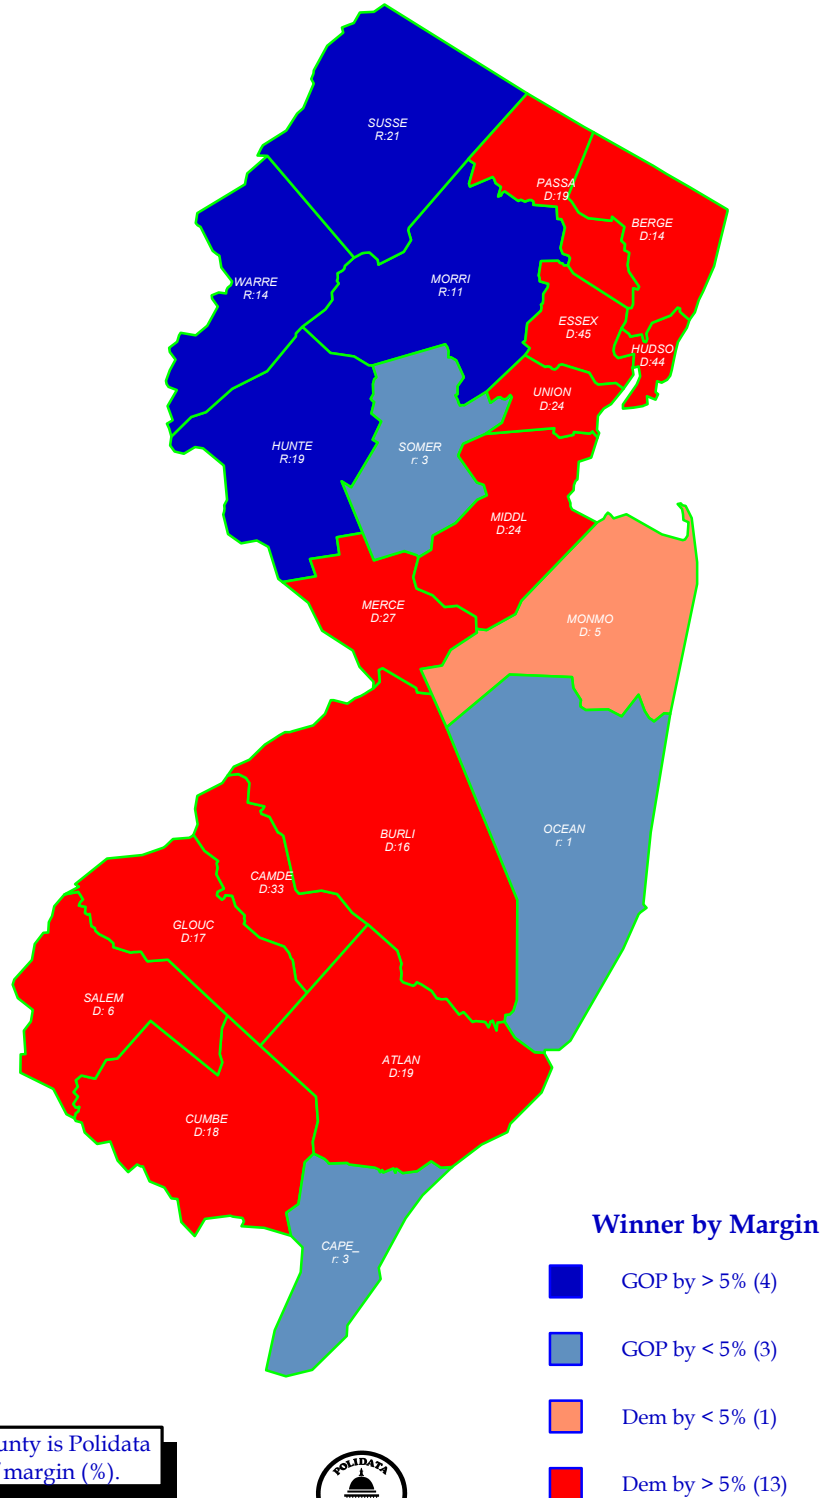

U.S. President 2000

GORE+ (D) retains state over Bush (R)

General Election; See Vote Listing for County Detail of Results

Label in each county is Polidata
CyAbb:winner/margin (%).