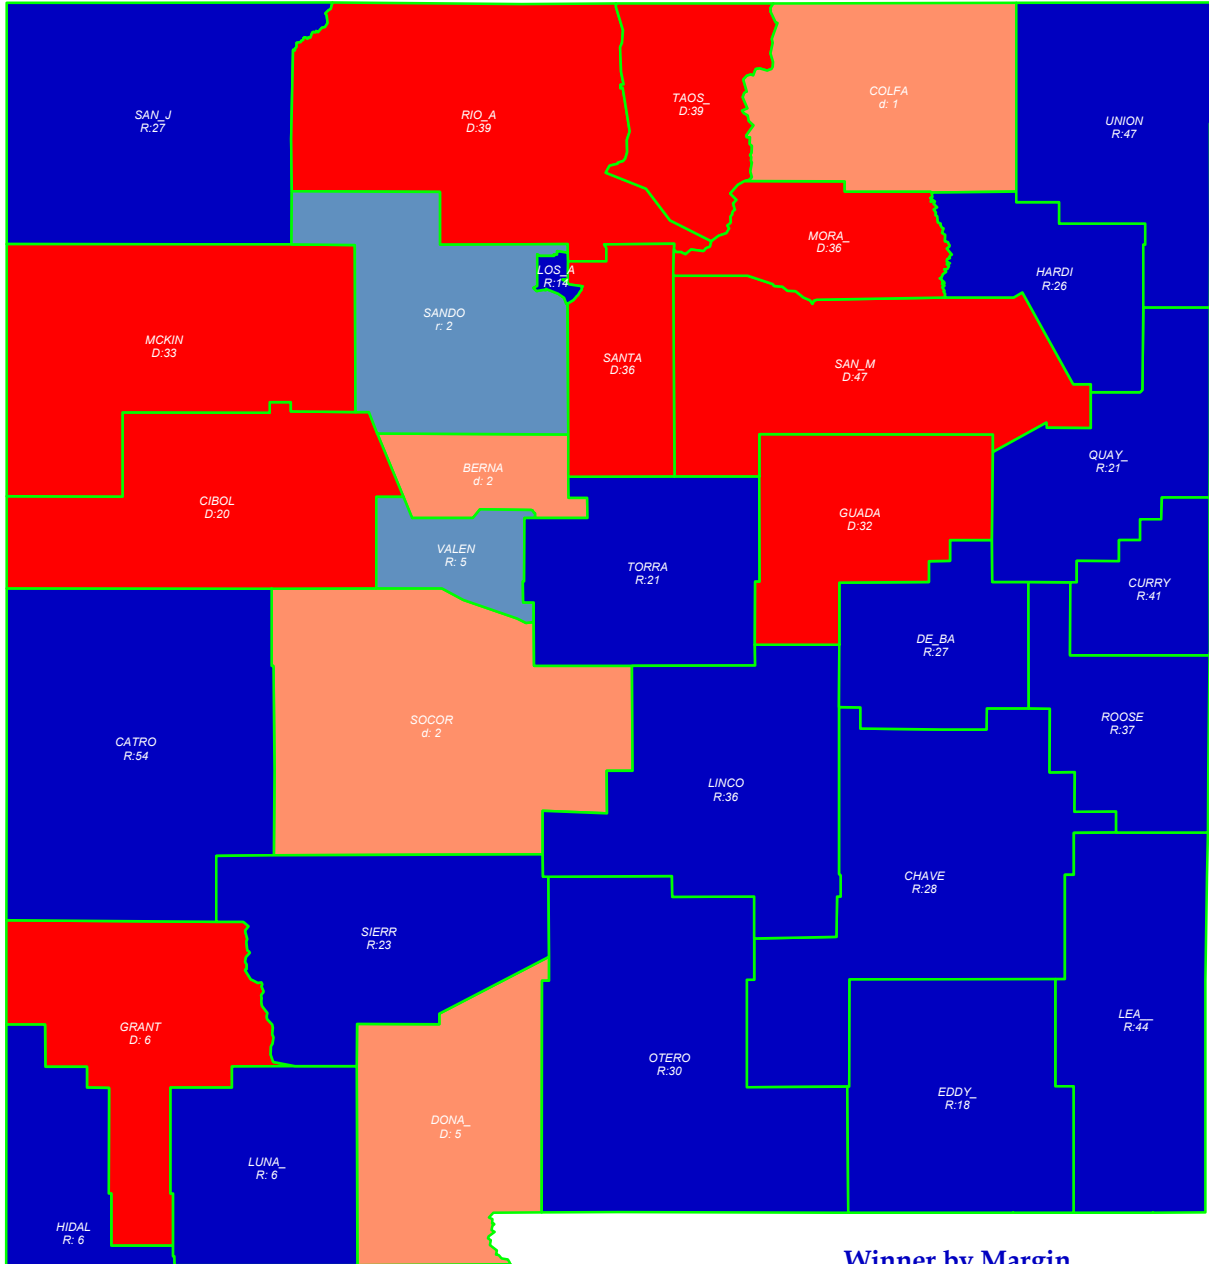

U.S. President 2000

BUSH (R) gains state over Gore+ (D)

General Election; See Vote Listing for County Detail of Results

Winner by Margin

- GOP by > 5% (18)
- GOP by < 5% (2)
- Dem by < 5% (4)
- Dem by > 5% (9)

Label in each county is Polidata
CyAbb:winner/margin (%).