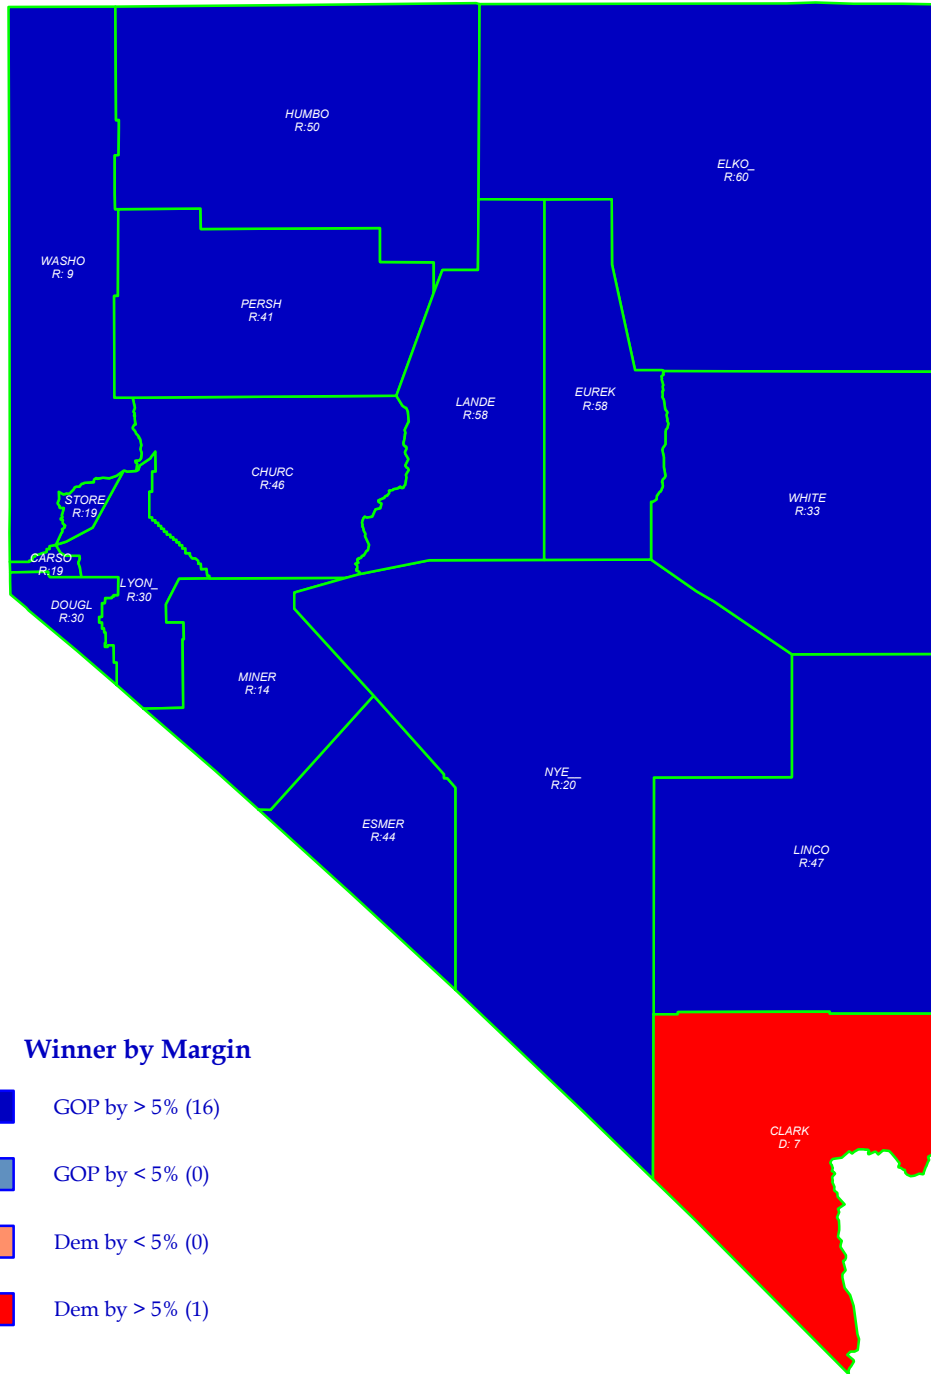

# U.S. President 2000

**BUSH (R) gains state over Gore+ (D)**

General Election; See Vote Listing for County Detail of Results

Label in each county is Polidata  
CyAbb:winner/margin (%).