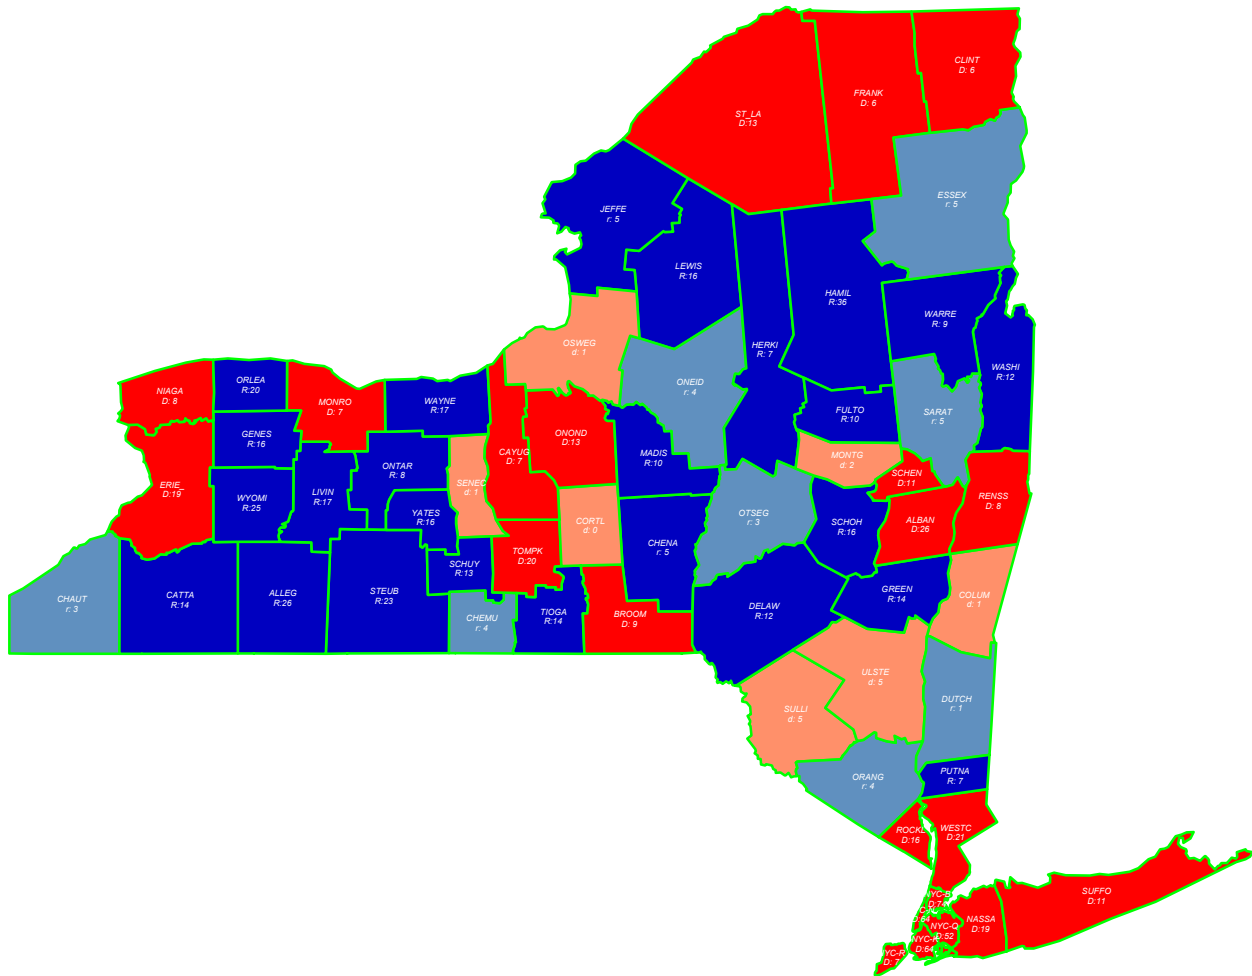

# U.S. President 2000

GORE+ (D) retains state over Bush (R)

General Election; See Vote Listing for County Detail of Results

## Winner by Margin

- GOP by > 5% (25)
- GOP by < 5% (8)
- Dem by < 5% (7)
- Dem by > 5% (22)

Label in each county is Polidata  
CyAbb:winner/margin (%).