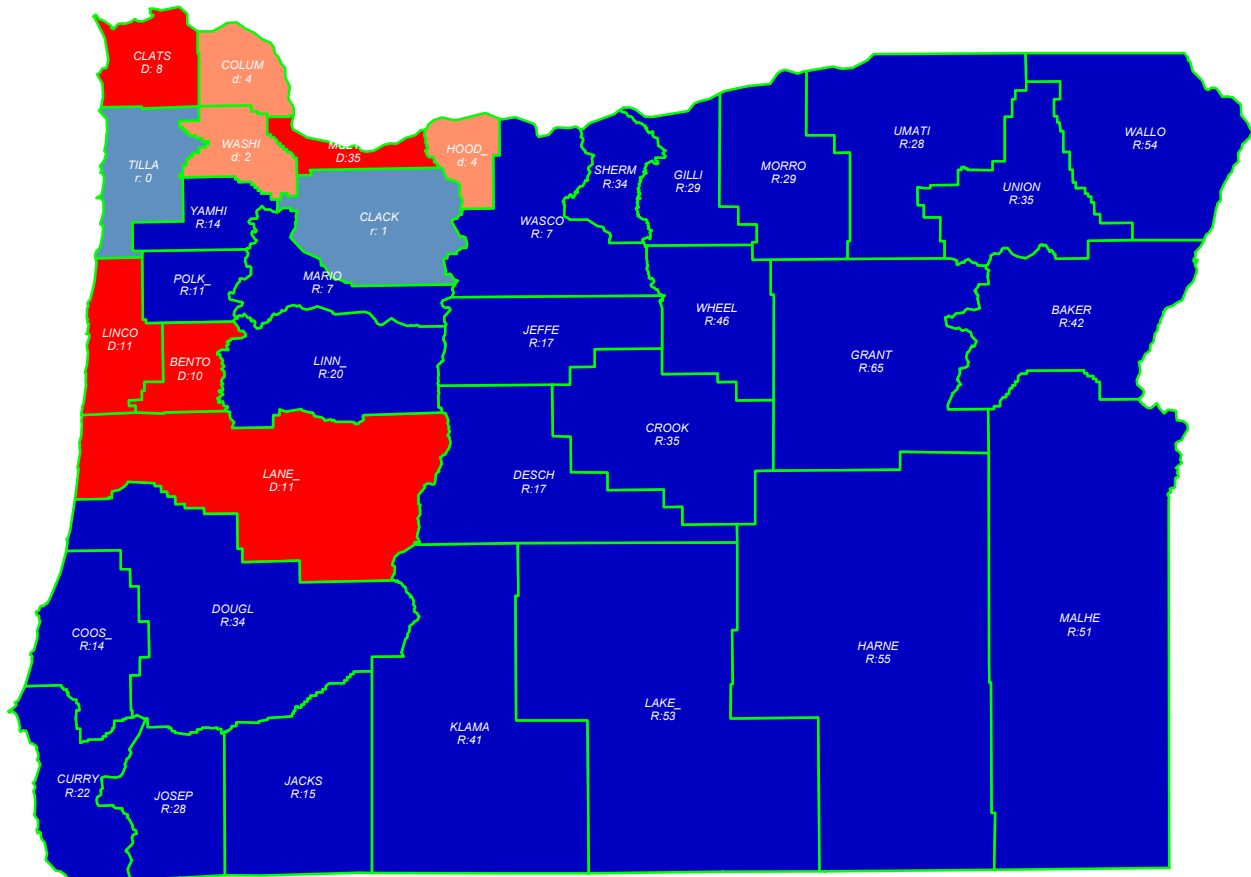

U.S. President 2000

GORE+ (D) retains state over Bush (R)

General Election; See Vote Listing for County Detail of Results

Winner by Margin

- GOP by > 5% (26)
- GOP by < 5% (2)
- Dem by < 5% (3)
- Dem by > 5% (5)

Label in each county is Polidata
CyAbb:winner/margin (%).