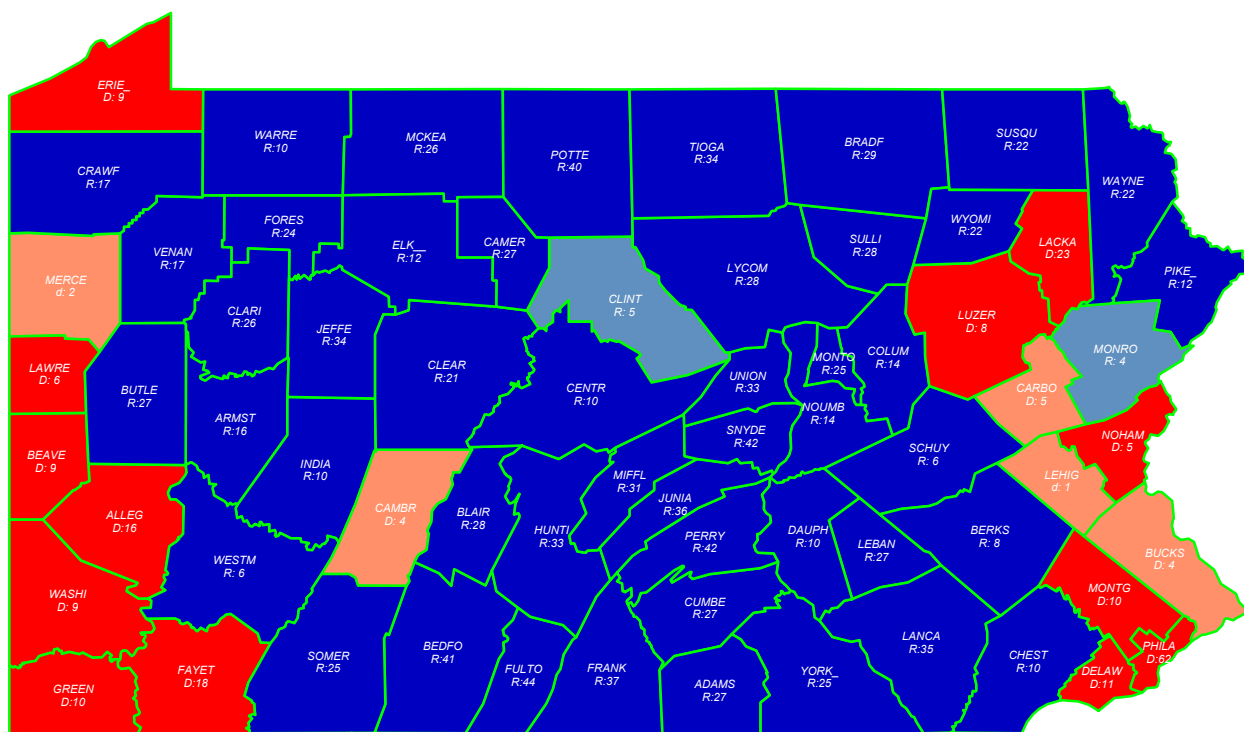

# U.S. President 2000

GORE+ (D) retains state over Bush (R)

General Election; See Vote Listing for County Detail of Results

## Winner by Margin

- GOP by > 5% (47)
- GOP by < 5% (2)
- Dem by < 5% (5)
- Dem by > 5% (13)

Label in each county is Polidata  
CyAbb:winner/margin (%).