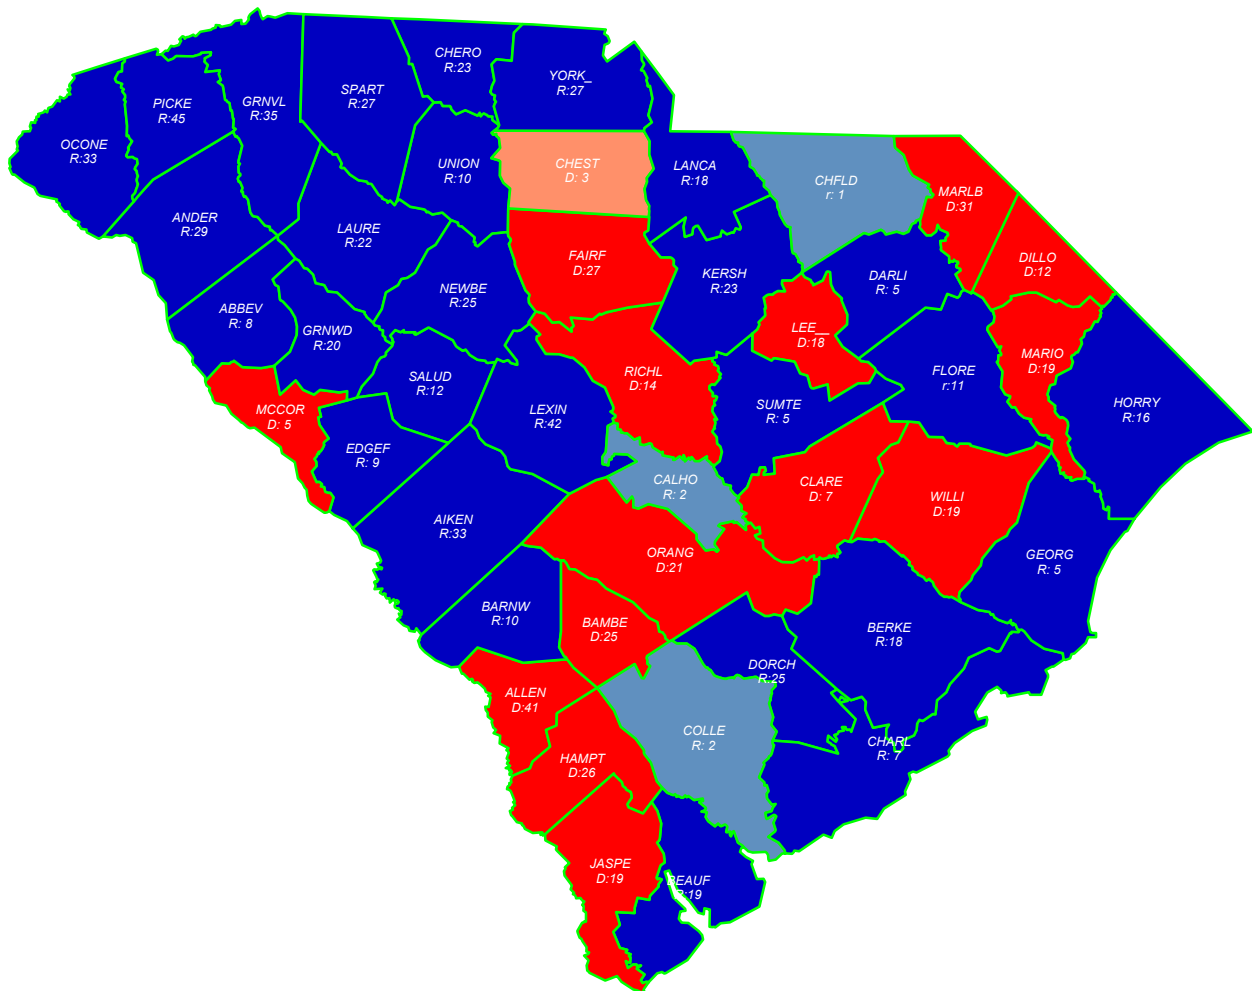

U.S. President 2000

BUSH+ (R) retains state over Gore (D)

General Election; See Vote Listing for County Detail of Results

Winner by Margin

- GOP by > 5% (28)
- GOP by < 5% (3)
- Dem by < 5% (1)
- Dem by > 5% (14)

Label in each county is Polidata
CyAbb:winner/margin (%).