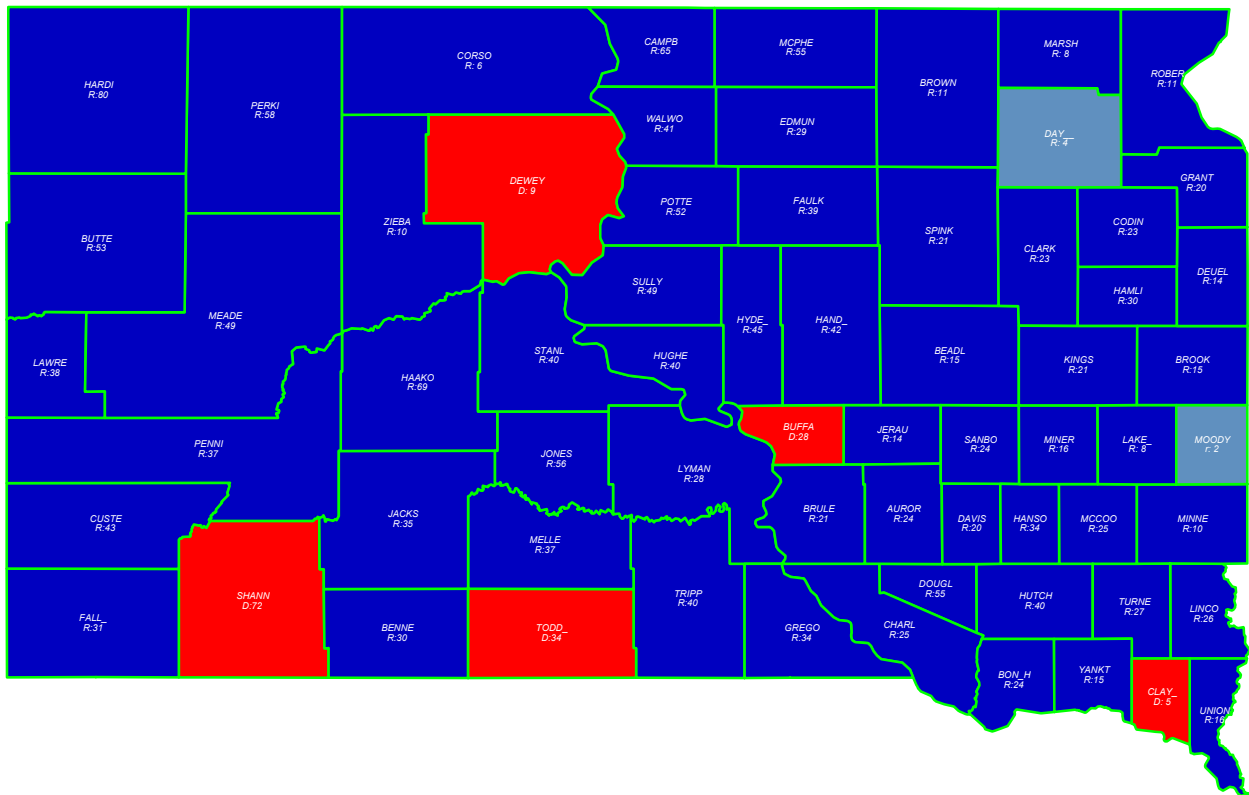

U.S. President 2000

BUSH+ (R) retains state over Gore (D)

General Election; See Vote Listing for County Detail of Results

Winner by Margin

- GOP by > 5% (59)
- GOP by < 5% (2)
- Dem by < 5% (0)
- Dem by > 5% (5)

Label in each county is Polidata
CyAbb:winner/margin (%).