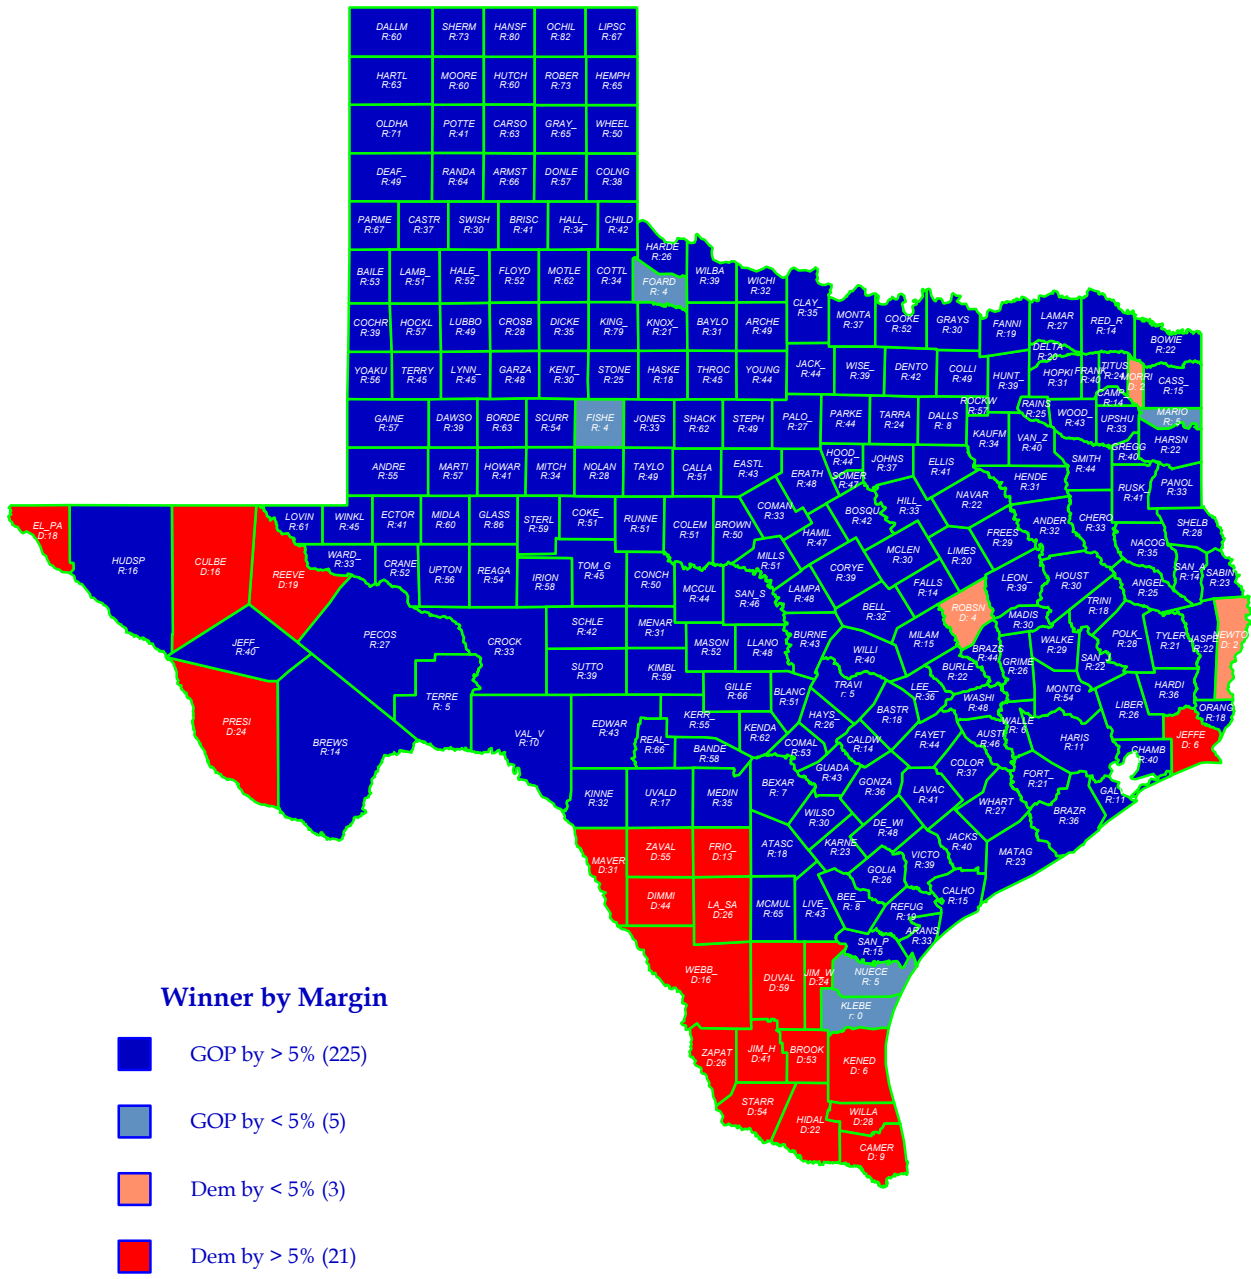

# U.S. President 2000

**BUSH+ (R) retains state over Gore (D)**

General Election; See Vote Listing for County Detail of Results

Label in each county is Polidata  
CyAbb:winner/margin (%).