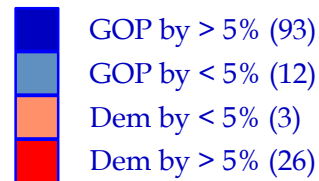

Winner by Margin

Label in each county is Polidata
CyAbb:winner/margin (%).