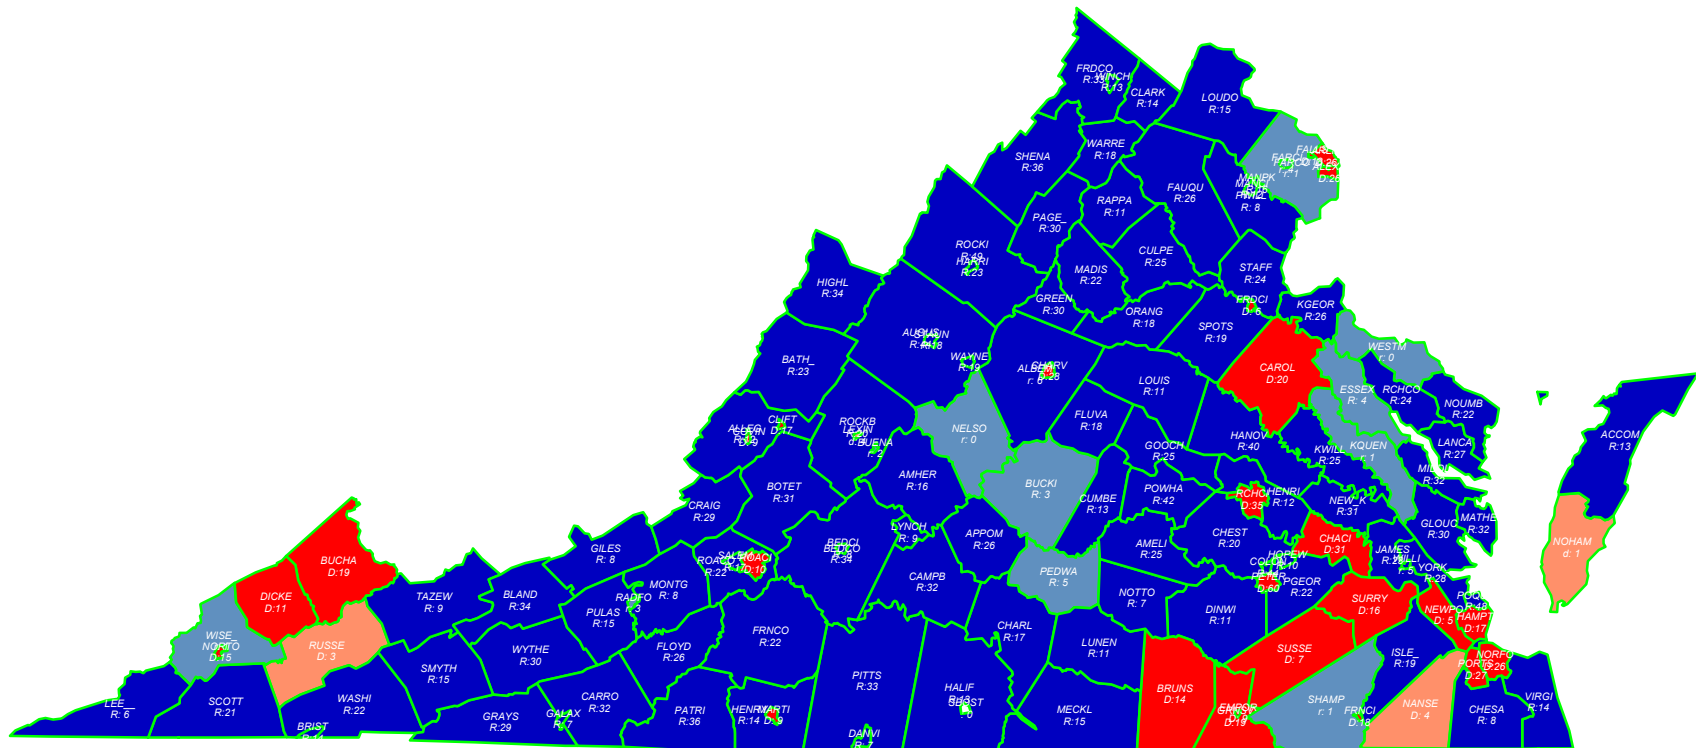

# U.S. President 2000

**BUSH+ (R) retains state over Gore (D)**

General Election; See Vote Listing for County Detail of Results

## Winner by Margin

Label in each county is Polidata  
CyAbb:winner/margin (%).