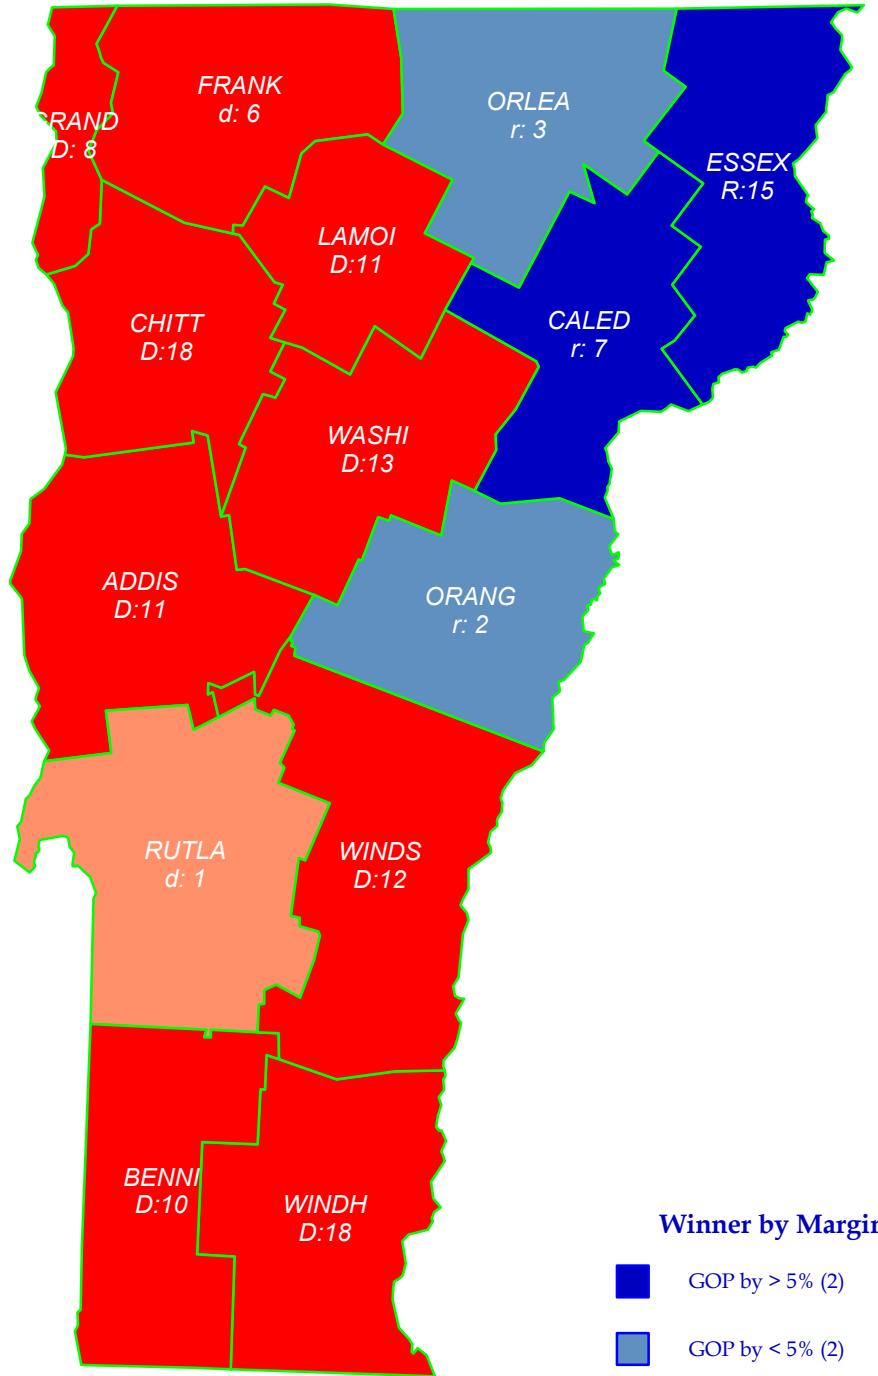

U.S. President 2000

GORE+ (D) retains state over Bush (R)

General Election; See Vote Listing for County Detail of Results

Label in each county is Polidata
CyAbb:winner/margin (%).

Winner by Margin

- GOP by > 5% (2)
- GOP by < 5% (2)
- Dem by < 5% (1)
- Dem by > 5% (9)