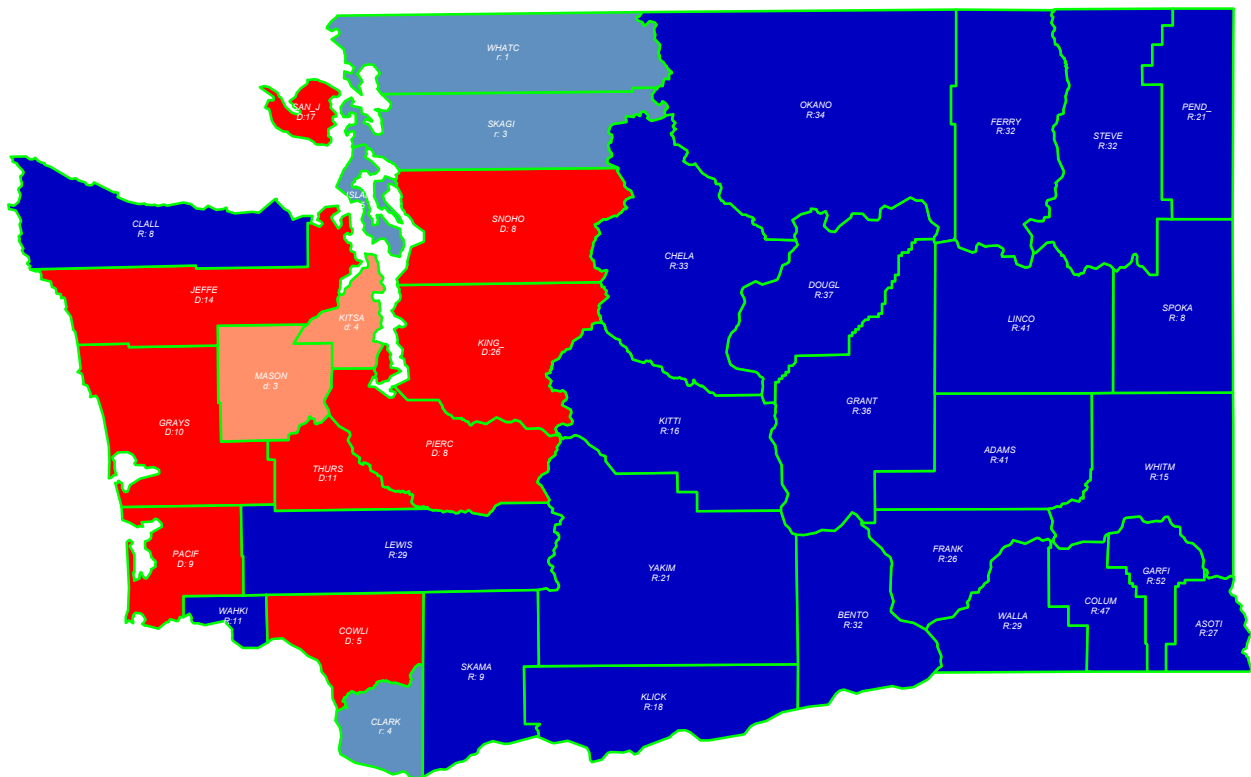

U.S. President 2000

GORE+ (D) retains state over Bush (R)

General Election; See Vote Listing for County Detail of Results

Winner by Margin

- GOP by > 5% (24)
- GOP by < 5% (4)
- Dem by < 5% (2)
- Dem by > 5% (9)

Label in each county is Polidata
CyAbb:winner/margin (%).