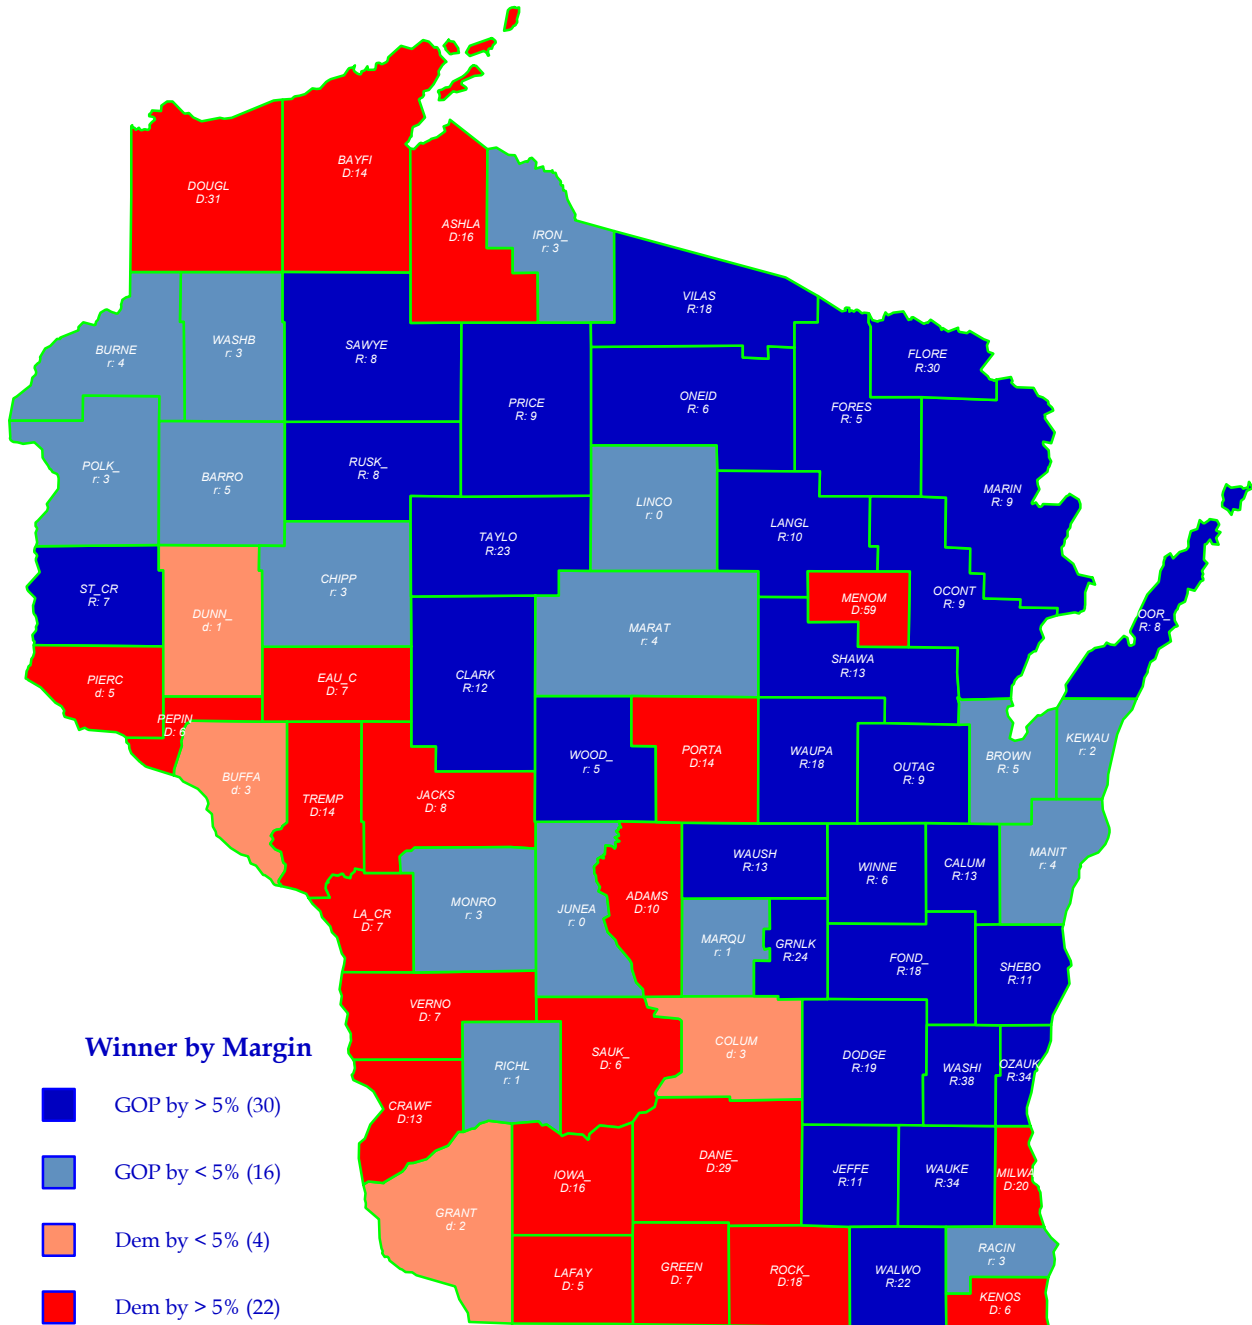

# U.S. President 2000

GORE+ (D) retains state over Bush (R)

General Election; See Vote Listing for County Detail of Results

Label in each county is Polidata  
CyAbb:winner/margin (%).