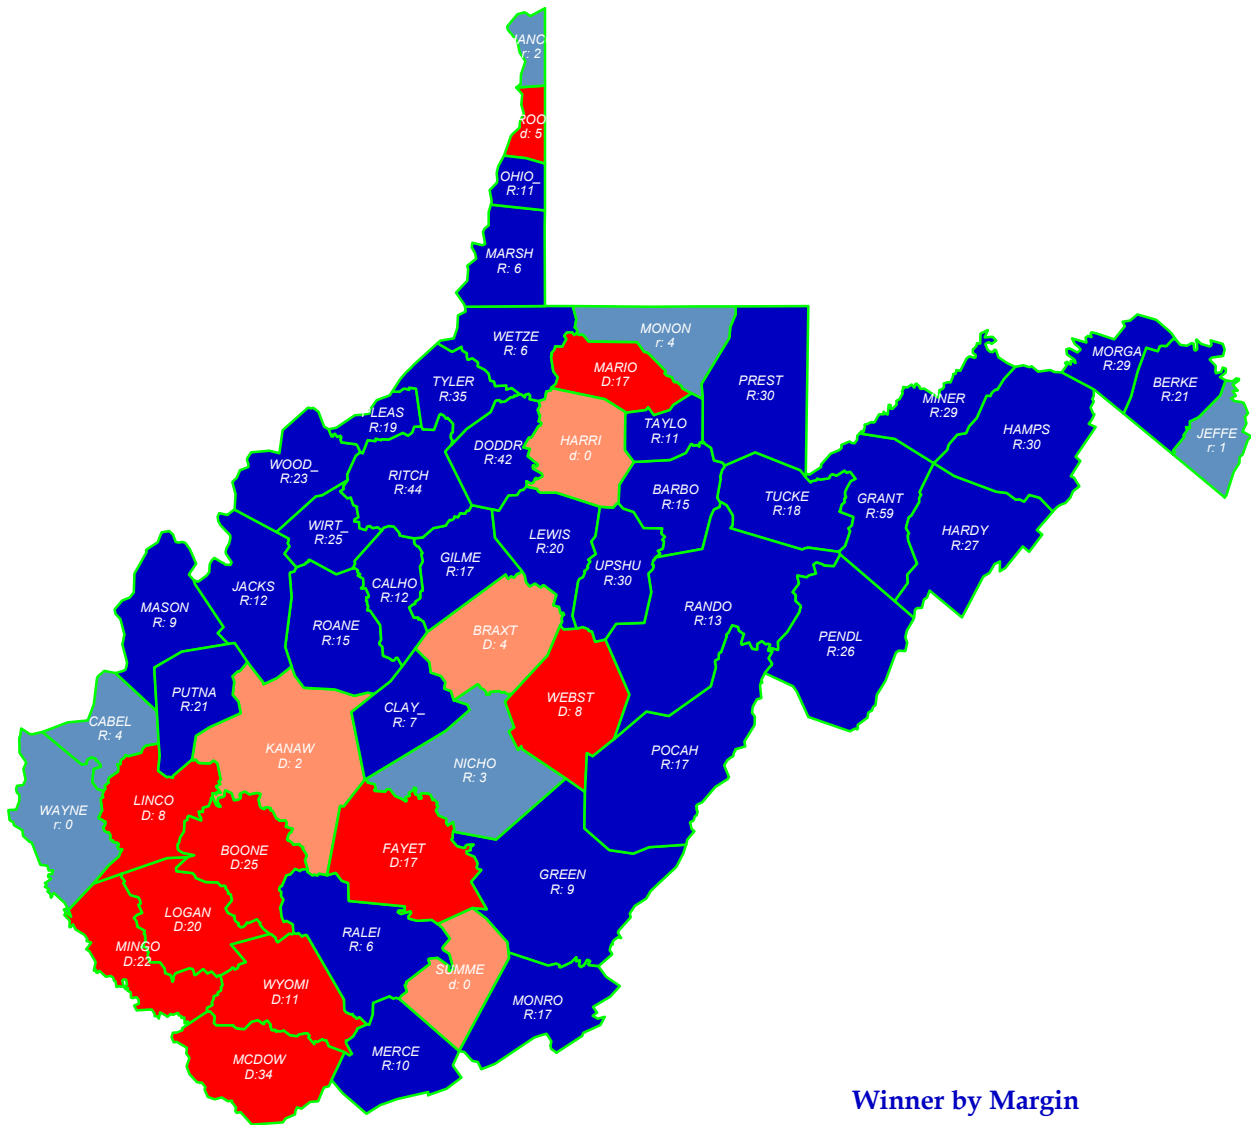

U.S. President 2000

BUSH (R) gains state over Gore+ (D)

General Election; See Vote Listing for County Detail of Results

Label in each county is Polidata
CyAbb:winner/margin (%).

Winner by Margin

- GOP by > 5% (35)
- GOP by < 5% (6)
- Dem by < 5% (4)
- Dem by > 5% (10)