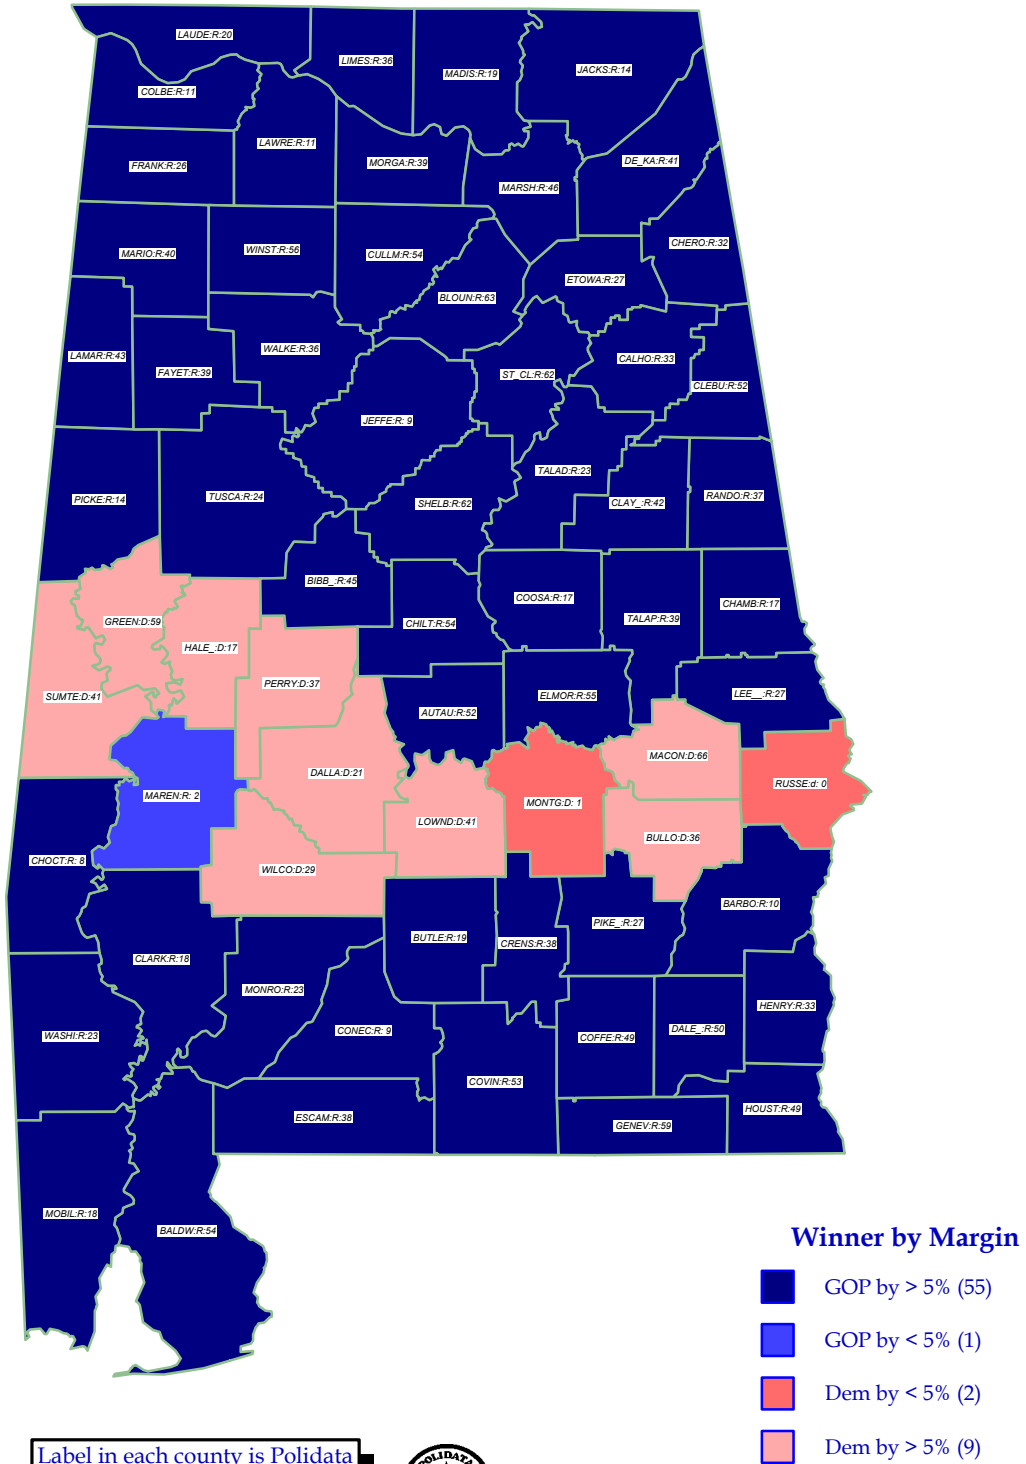

U.S. President 2004

BUSH* (R) retains state over Kerry (D)

General Election; See Vote Listing for County Detail of Results

Label in each county is Polidata
CyAbb:winner/margin (%).