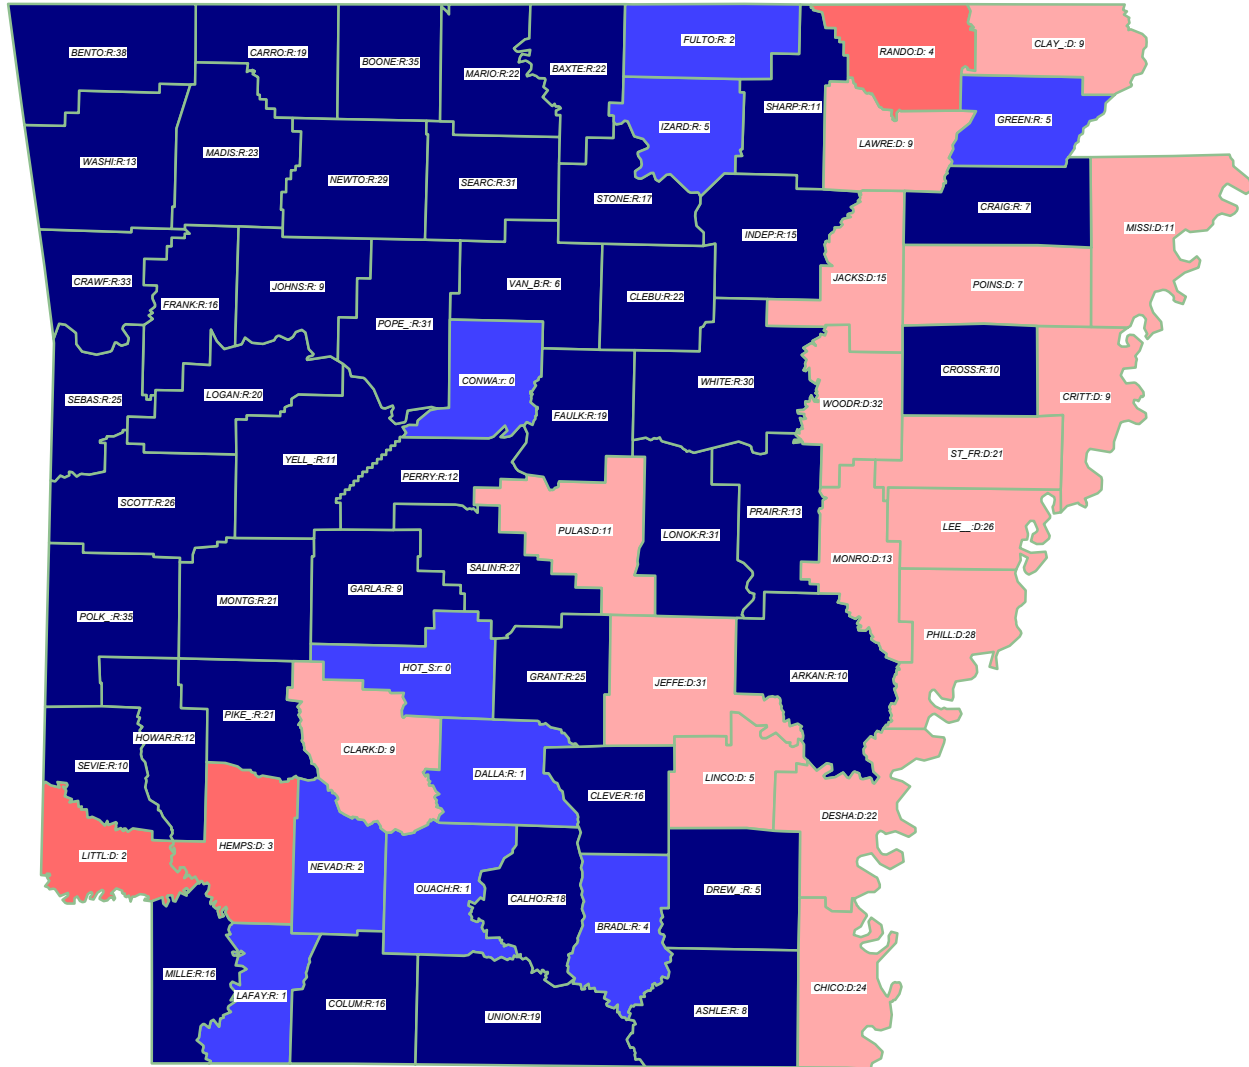

U.S. President 2004

BUSH (R) retains state over Kerry (D)*

General Election; See Vote Listing for County Detail of Results

Winner by Margin

- GOP by > 5% (45)
- GOP by < 5% (10)
- Dem by < 5% (3)
- Dem by > 5% (17)

Label in each county is Polidata
CyAbb:winner/margin (%).